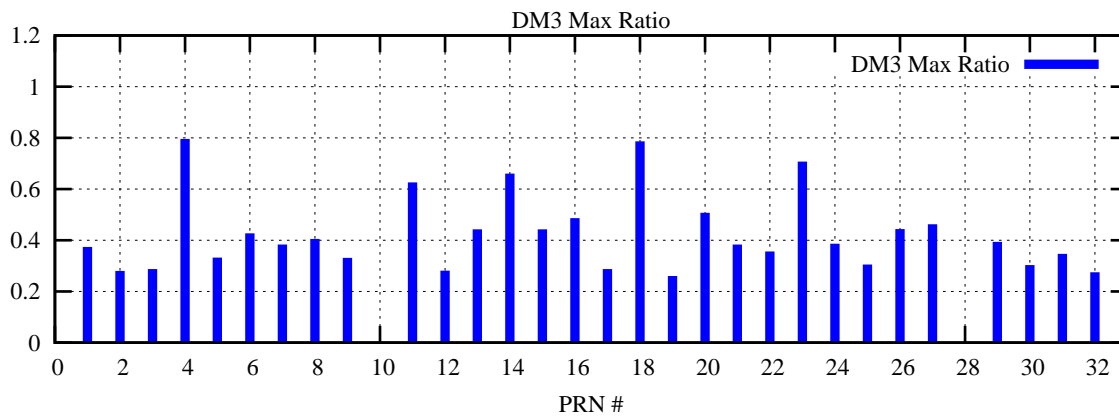

Ratio (PRN Bias/Threshold)

GpsWeek 2224 Day 3

Skinny (Type 0): PRN 8 22  
Broad (Type 2): PRN 7 15 17 21 24