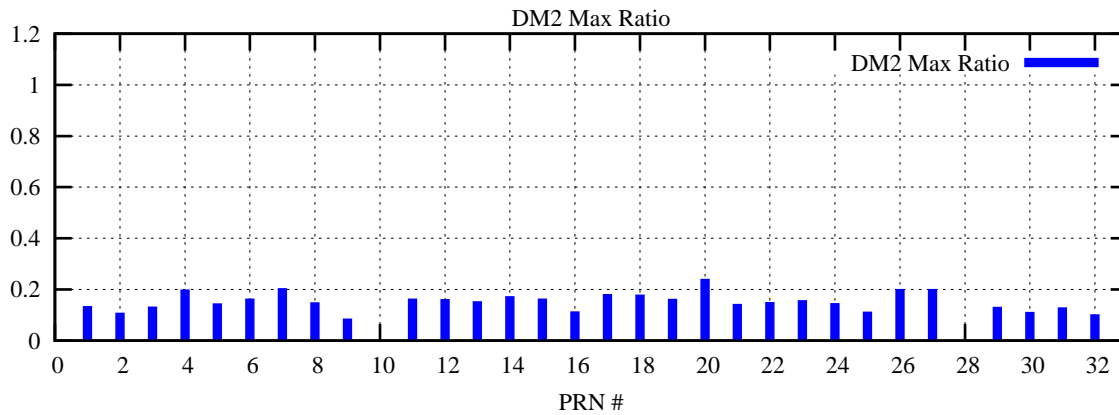

Ratio (PRN Bias/Threshold)

GpsWeek 2224 Day 3

Skinny (Type 0): PRN 8 22  
Broad (Type 2): PRN 7 15 17 21 24