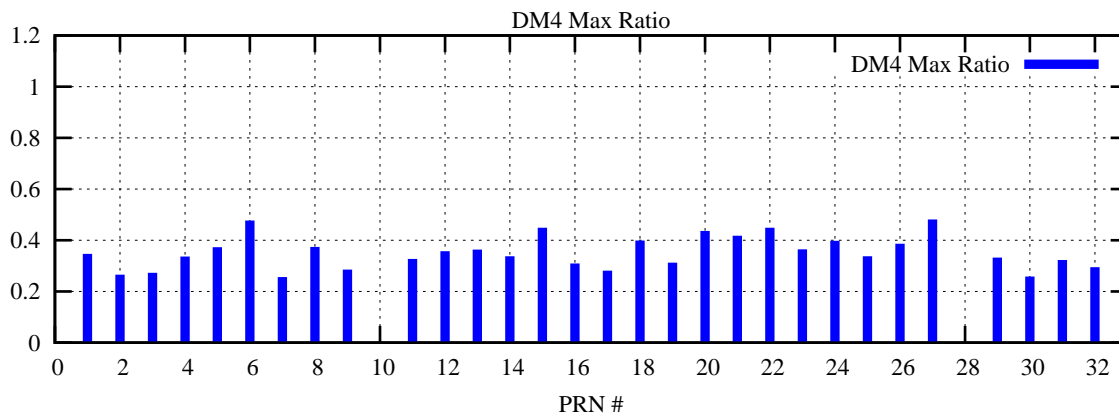

Ratio (PRN Bias/Threshold)

GpsWeek 2224 Day 3

Skinny (Type 0): PRN 8 22  
Broad (Type 2): PRN 7 15 17 21 24