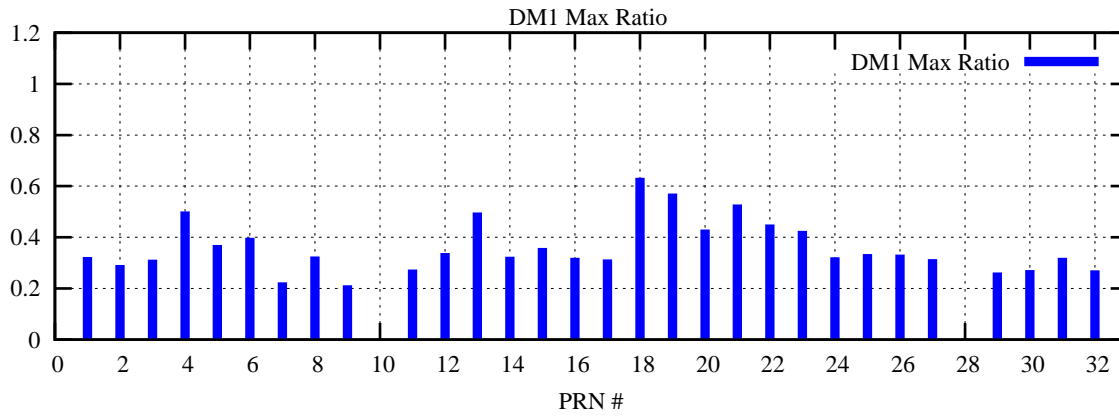

Ratio (PRN Bias/Threshold)

GpsWeek 2224 Day 3

Skinny (Type 0): PRN 8 22  
Broad (Type 2): PRN 7 15 17 21 24