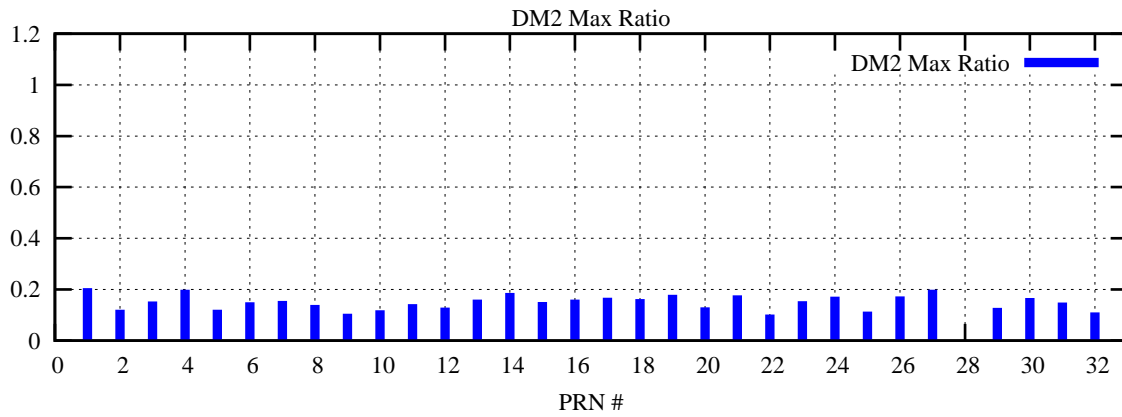

Ratio (PRN Bias/Threshold)

GpsWeek 2227 Day 5

Skinny (Type 0): PRN 8 22
Broad (Type 2): PRN 7 15 17 21 24