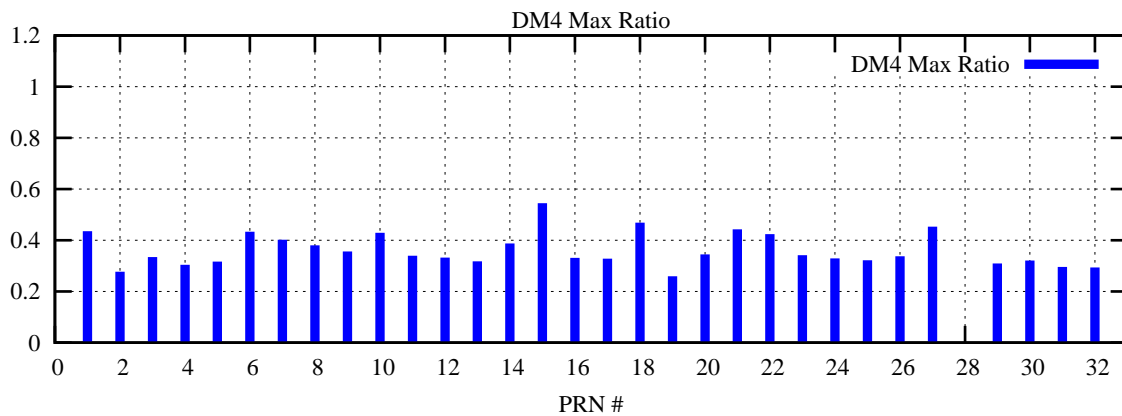

Ratio (PRN Bias/Threshold)

GpsWeek 2227 Day 5

Skinny (Type 0): PRN 8 22
Broad (Type 2): PRN 7 15 17 21 24