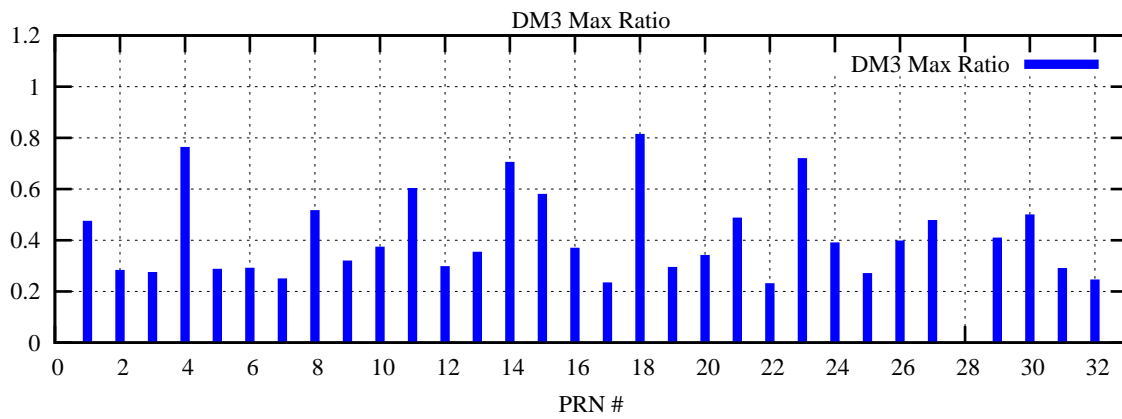

Ratio (PRN Bias/Threshold)

GpsWeek 2227 Day 5

Skinny (Type 0): PRN 8 22
Broad (Type 2): PRN 7 15 17 21 24