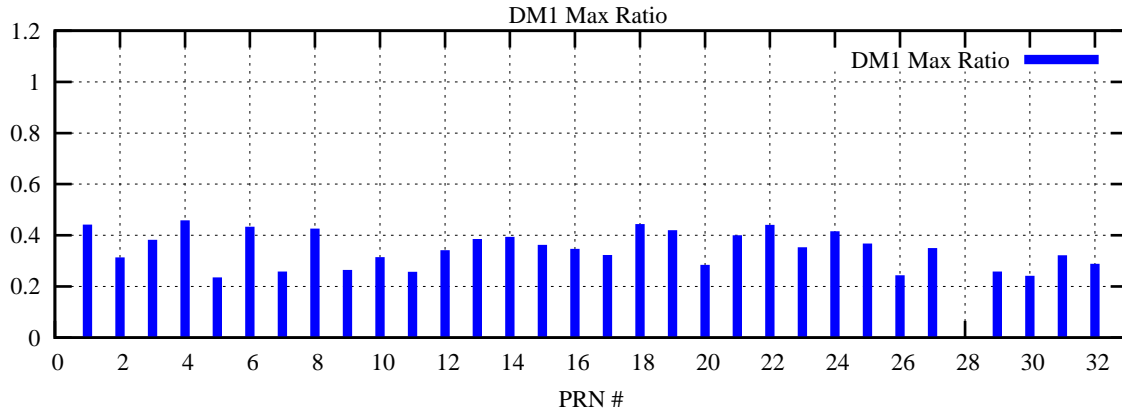

Ratio (PRN Bias/Threshold)

GpsWeek 2227 Day 5

Skinny (Type 0): PRN 8 22
Broad (Type 2): PRN 7 15 17 21 24