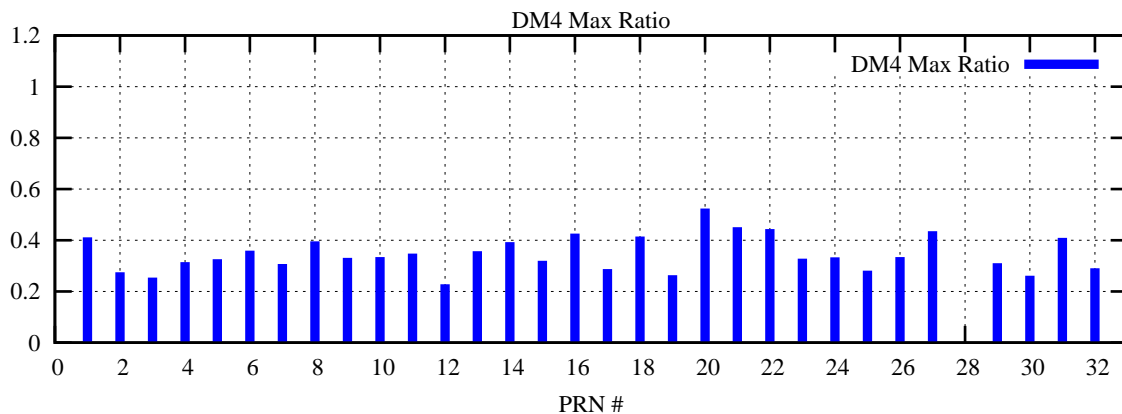

Ratio (PRN Bias/Threshold)

GpsWeek 2228 Day 1

Skinny (Type 0): PRN 8 22
Broad (Type 2): PRN 7 15 17 21 24