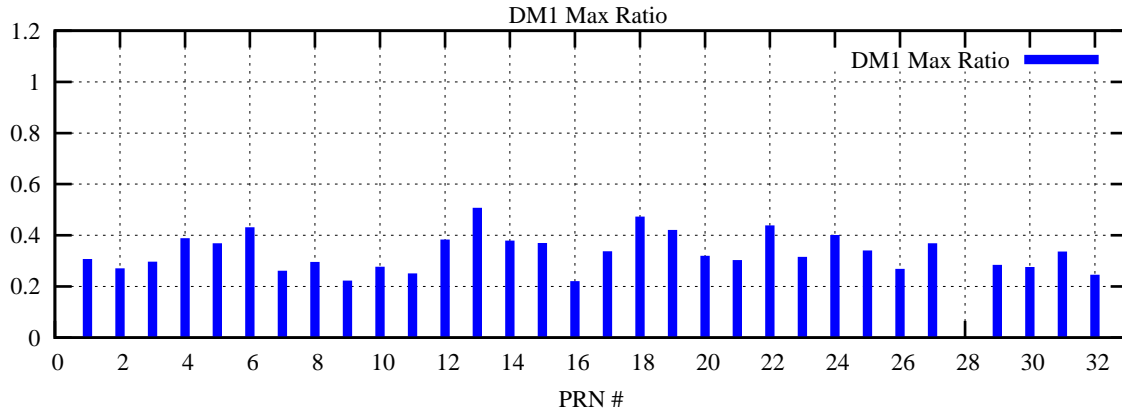

Ratio (PRN Bias/Threshold)

GpsWeek 2228 Day 1

Skinny (Type 0): PRN 8 22
Broad (Type 2): PRN 7 15 17 21 24