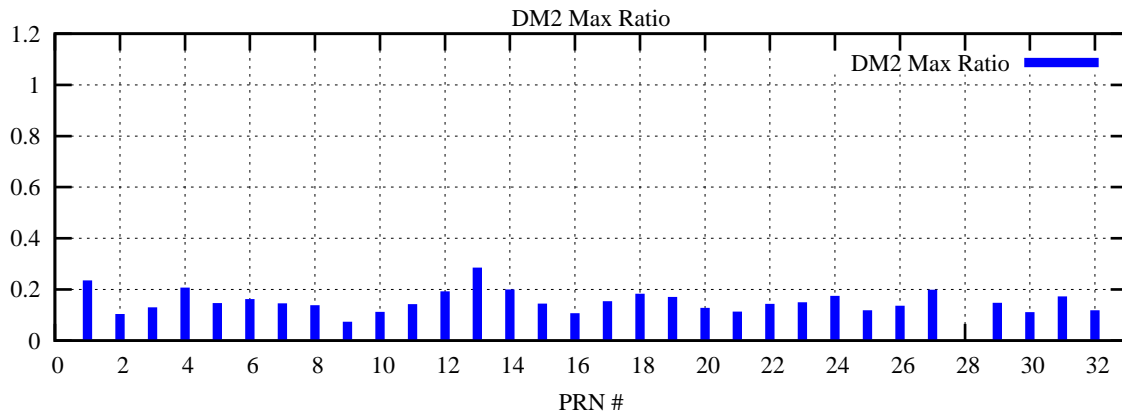

Ratio (PRN Bias/Threshold)

GpsWeek 2228 Day 1

Skinny (Type 0): PRN 8 22
Broad (Type 2): PRN 7 15 17 21 24