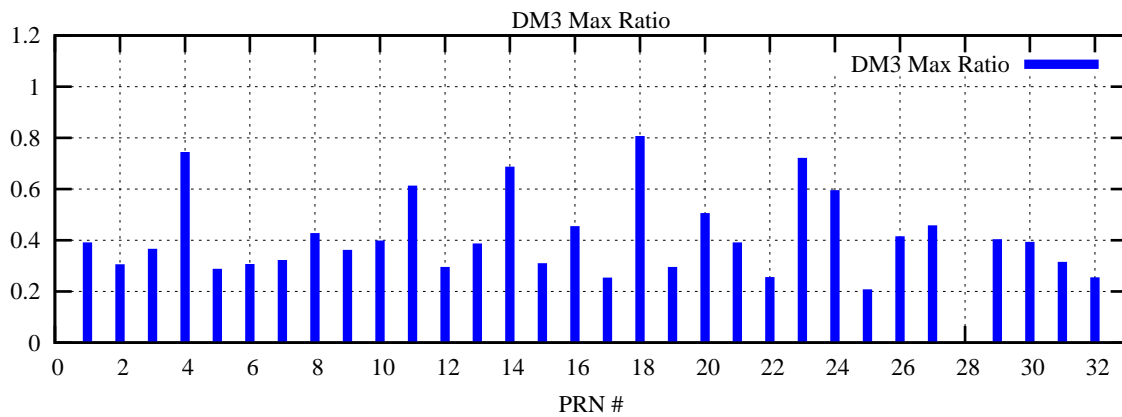

Ratio (PRN Bias/Threshold)

GpsWeek 2228 Day 1

Skinny (Type 0): PRN 8 22
Broad (Type 2): PRN 7 15 17 21 24