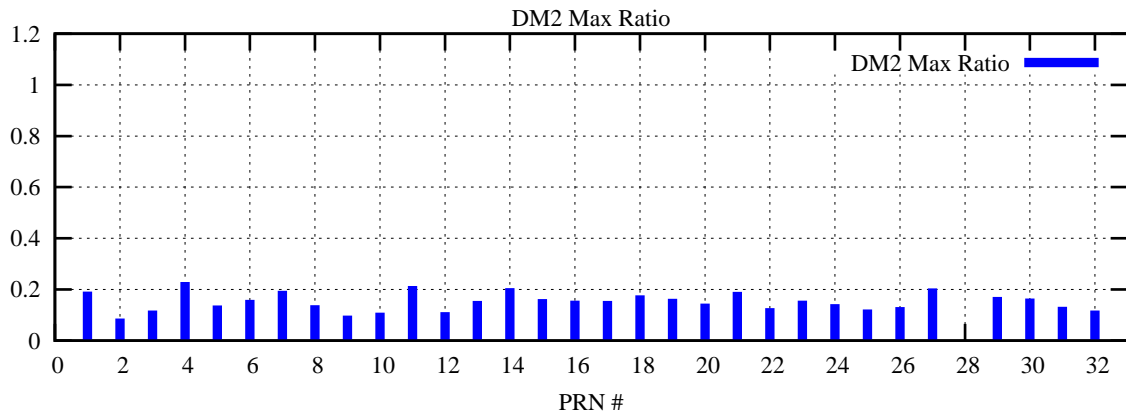

Ratio (PRN Bias/Threshold)

GpsWeek 2228 Day 3

Skinny (Type 0): PRN 8 22
Broad (Type 2): PRN 7 15 17 21 24