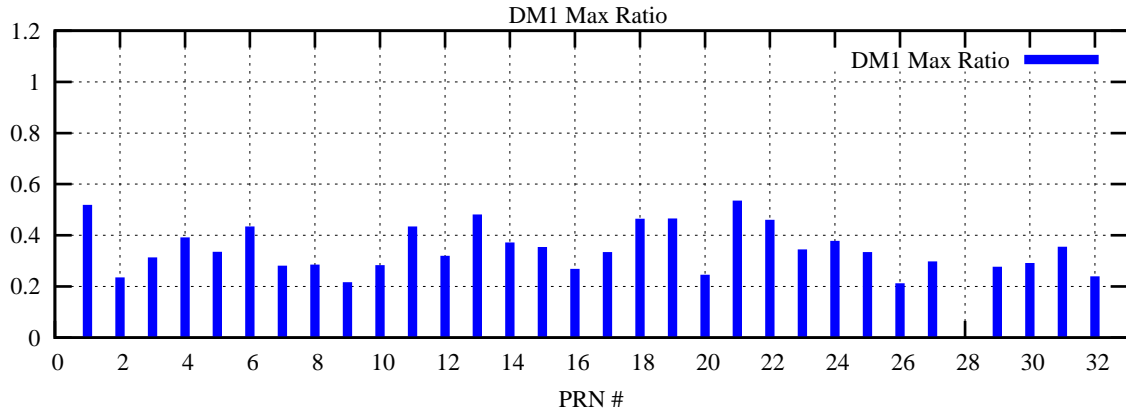

Ratio (PRN Bias/Threshold)

GpsWeek 2228 Day 3

Skinny (Type 0): PRN 8 22
Broad (Type 2): PRN 7 15 17 21 24