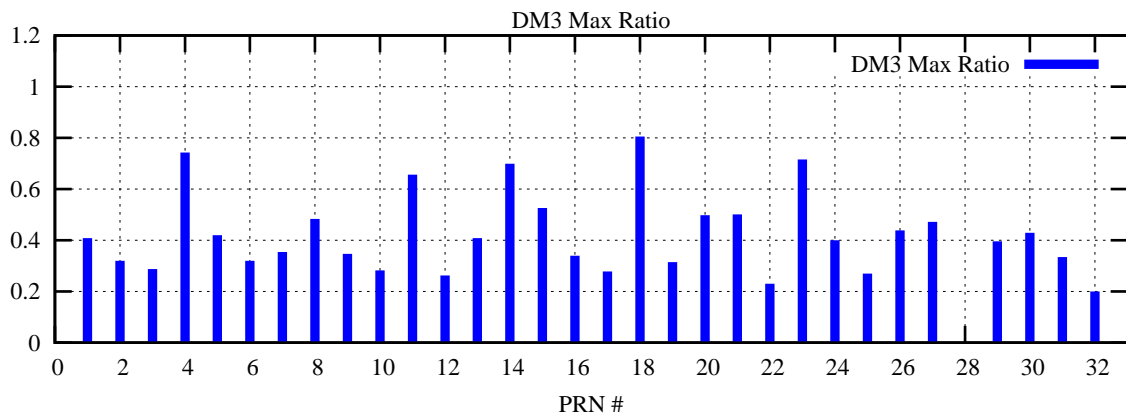

Ratio (PRN Bias/Threshold)

GpsWeek 2228 Day 3

Skinny (Type 0): PRN 8 22
Broad (Type 2): PRN 7 15 17 21 24