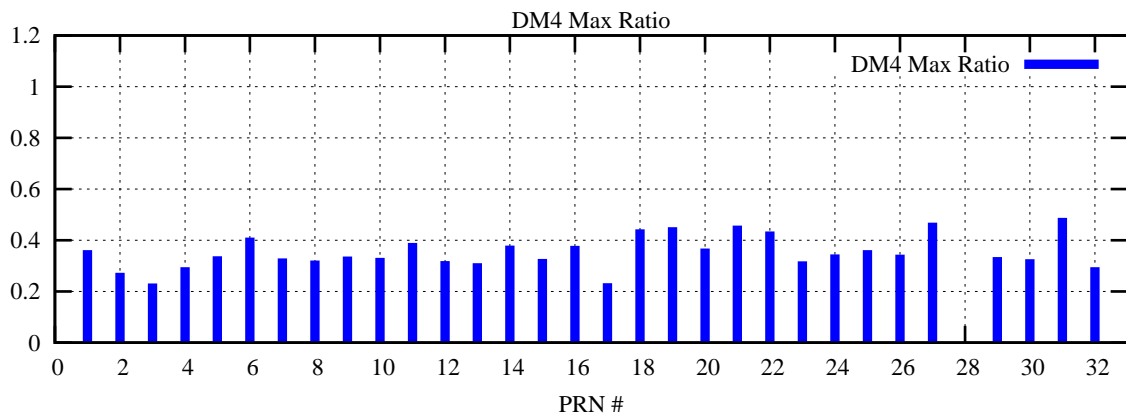

Ratio (PRN Bias/Threshold)

GpsWeek 2228 Day 3

Skinny (Type 0): PRN 8 22
Broad (Type 2): PRN 7 15 17 21 24