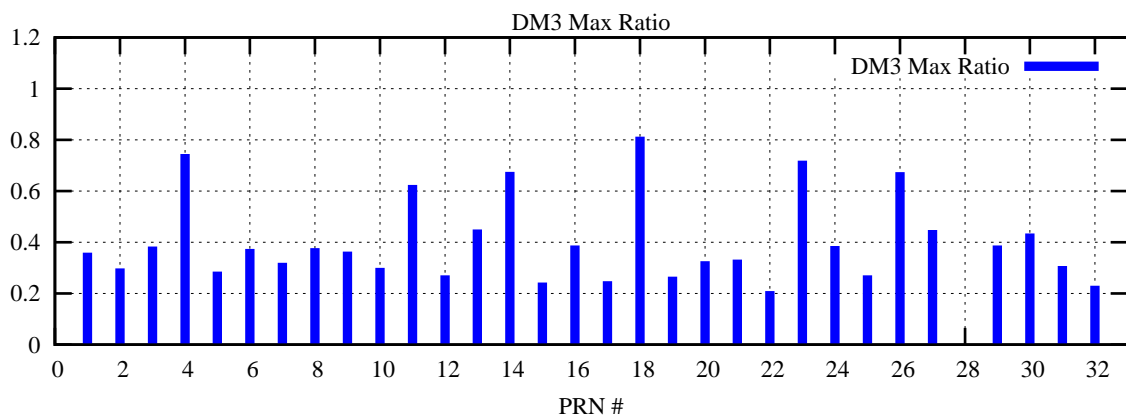

Ratio (PRN Bias/Threshold)
GpsWeek 2229 Day 0

Skinny (Type 0): PRN 8 22
Broad (Type 2): PRN 7 15 17 21 24