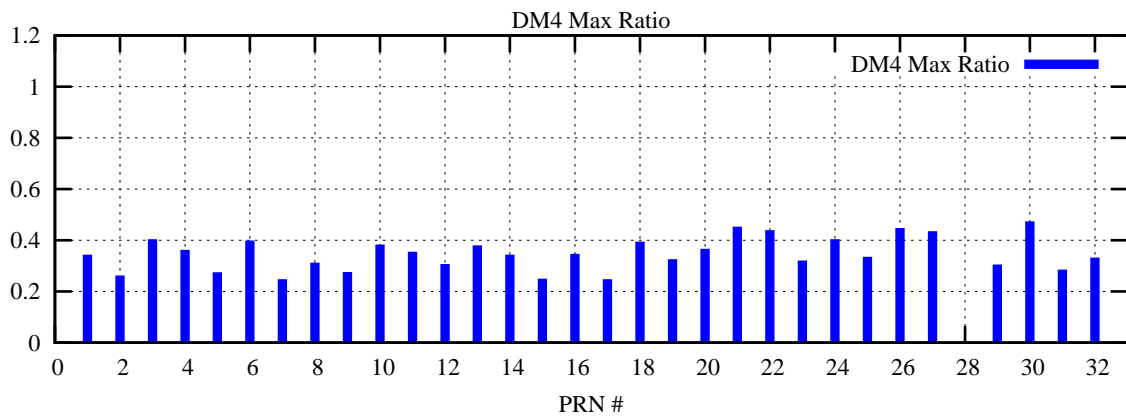

Ratio (PRN Bias/Threshold)
GpsWeek 2229 Day 0

Skinny (Type 0): PRN 8 22
Broad (Type 2): PRN 7 15 17 21 24