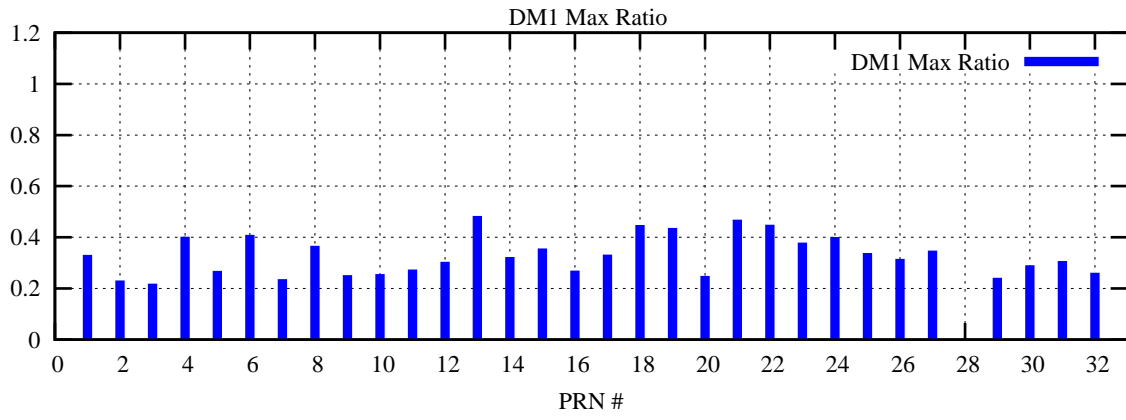

Ratio (PRN Bias/Threshold)
GpsWeek 2229 Day 0

Skinny (Type 0): PRN 8 22
Broad (Type 2): PRN 7 15 17 21 24