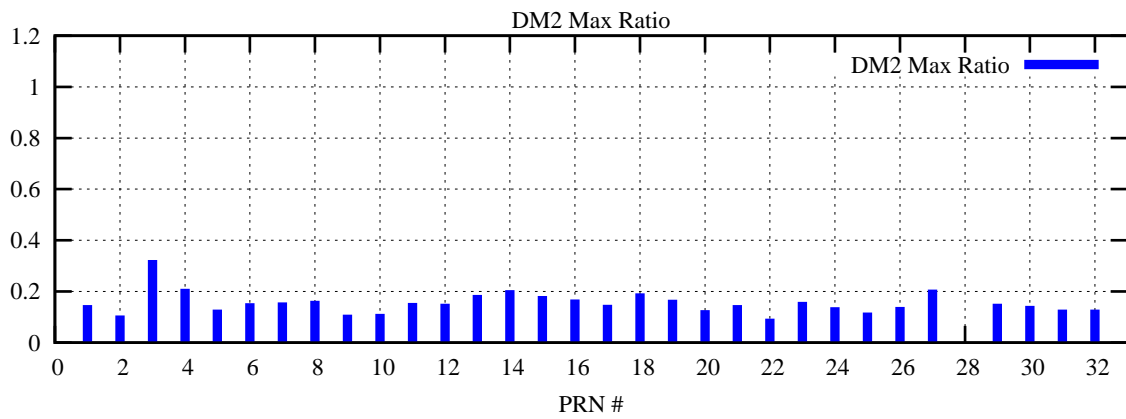

Ratio (PRN Bias/Threshold)
GpsWeek 2229 Day 0

Skinny (Type 0): PRN 8 22
Broad (Type 2): PRN 7 15 17 21 24