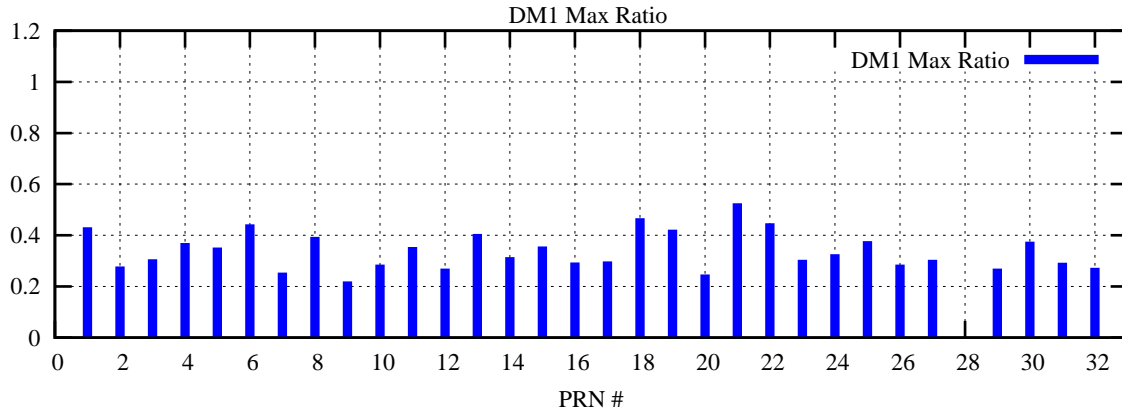

Ratio (PRN Bias/Threshold)

GpsWeek 2229 Day 3

Skinny (Type 0): PRN 8 22
Broad (Type 2): PRN 7 15 17 21 24