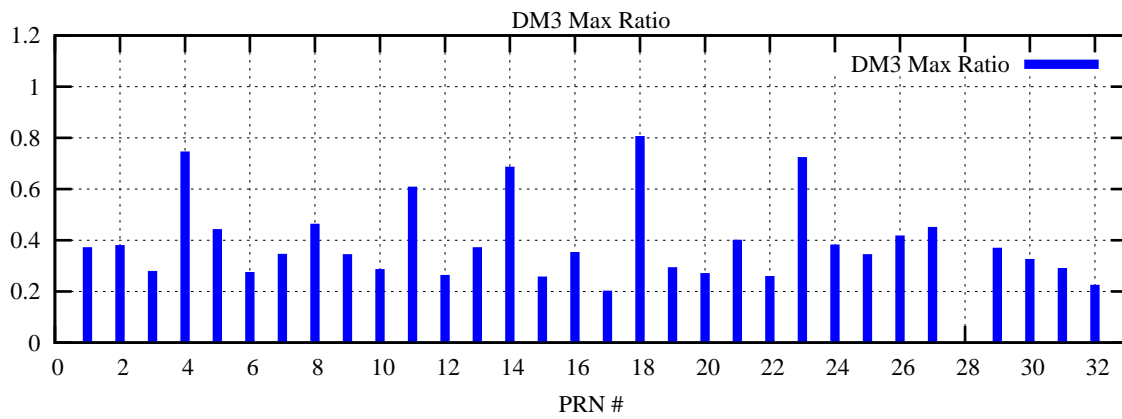

Ratio (PRN Bias/Threshold)

GpsWeek 2229 Day 3

Skinny (Type 0): PRN 8 22
Broad (Type 2): PRN 7 15 17 21 24