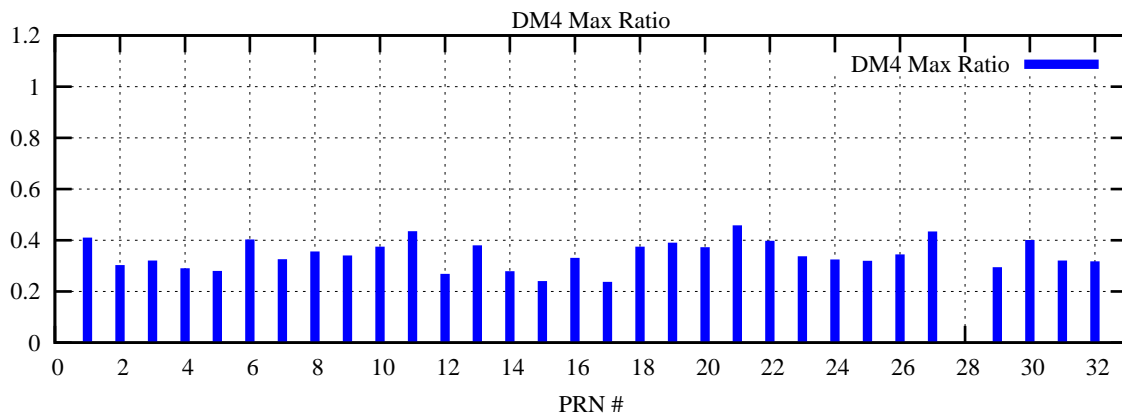

Ratio (PRN Bias/Threshold)

GpsWeek 2229 Day 3

Skinny (Type 0): PRN 8 22
Broad (Type 2): PRN 7 15 17 21 24