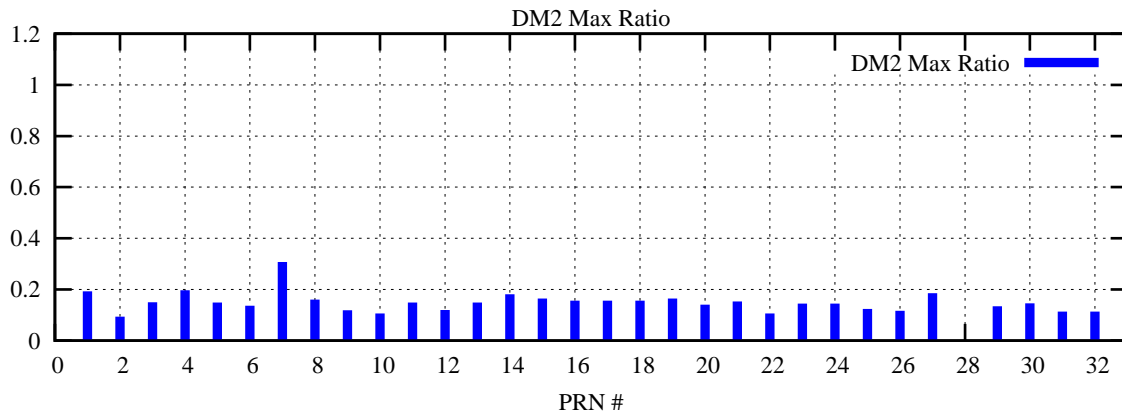

Ratio (PRN Bias/Threshold)

GpsWeek 2229 Day 3

Skinny (Type 0): PRN 8 22
Broad (Type 2): PRN 7 15 17 21 24