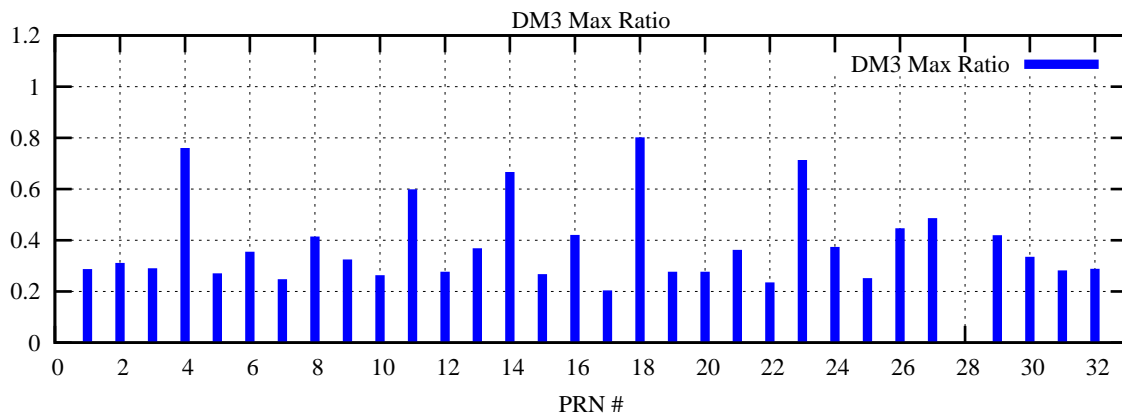

Ratio (PRN Bias/Threshold)

GpsWeek 2229 Day 5

Skinny (Type 0): PRN 8 22  
Broad (Type 2): PRN 7 15 17 21 24