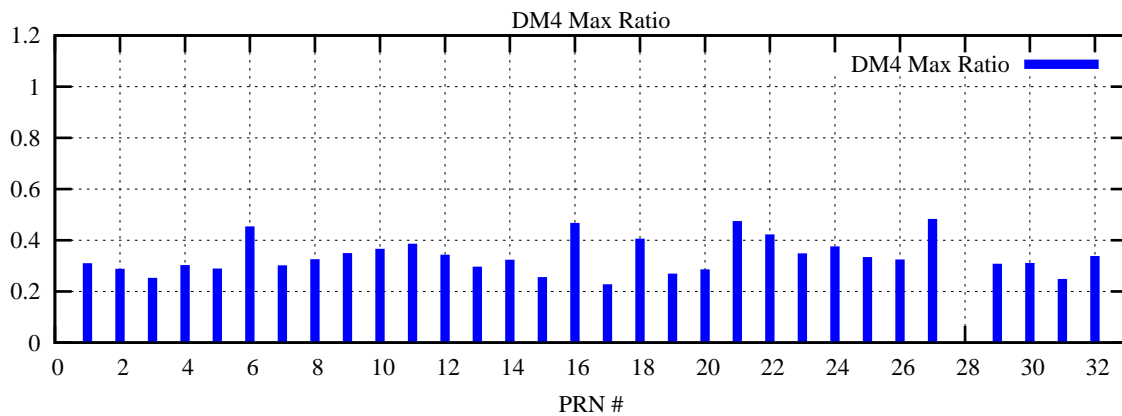

Ratio (PRN Bias/Threshold)

GpsWeek 2229 Day 5

Skinny (Type 0): PRN 8 22  
Broad (Type 2): PRN 7 15 17 21 24