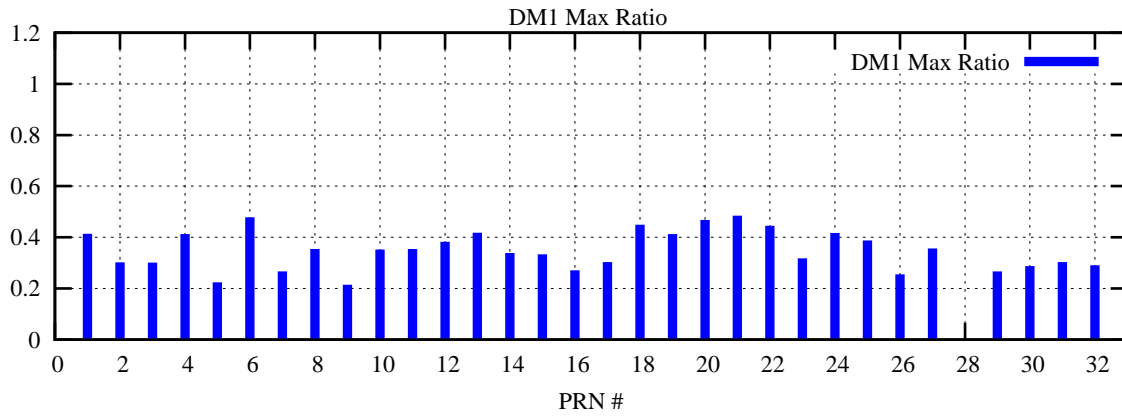

Ratio (PRN Bias/Threshold)

GpsWeek 2229 Day 5

Skinny (Type 0): PRN 8 22  
Broad (Type 2): PRN 7 15 17 21 24