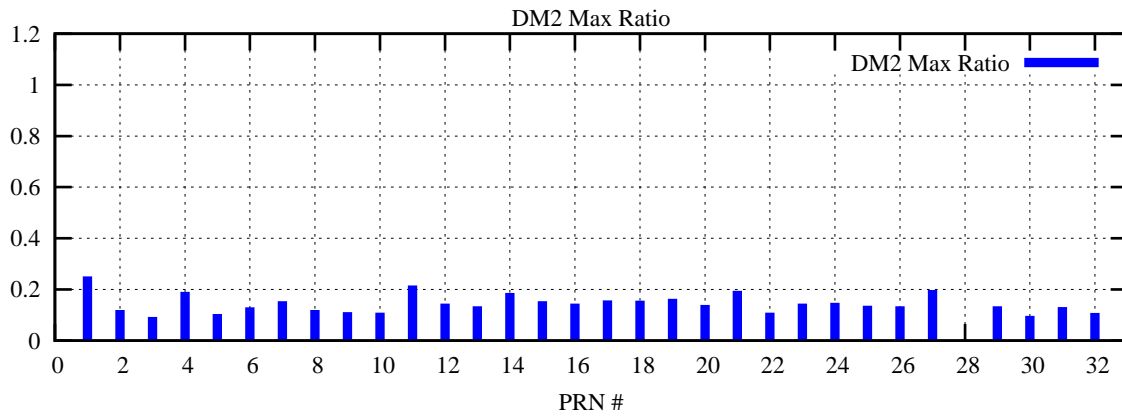

Ratio (PRN Bias/Threshold)

GpsWeek 2229 Day 5

Skinny (Type 0): PRN 8 22  
Broad (Type 2): PRN 7 15 17 21 24