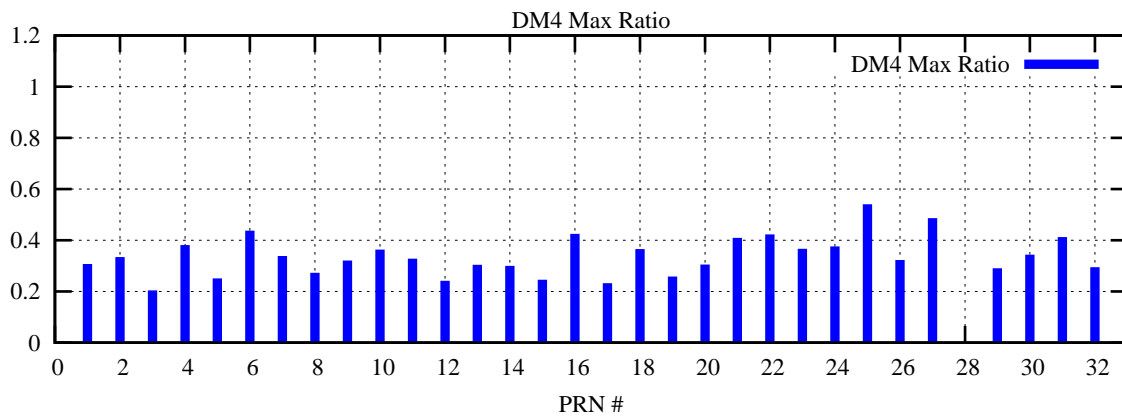

Ratio (PRN Bias/Threshold)

GpsWeek 2230 Day 0

Skinny (Type 0): PRN 8 22
Broad (Type 2): PRN 7 15 17 21 24