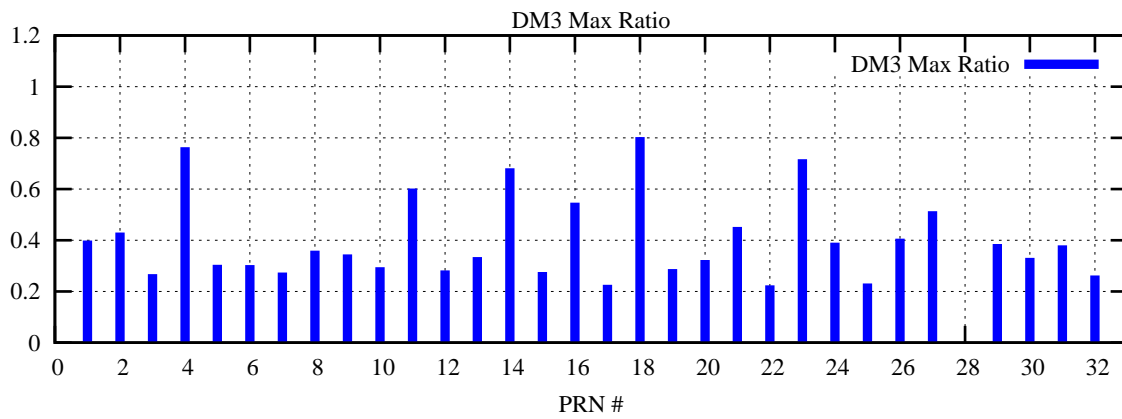

Ratio (PRN Bias/Threshold)

GpsWeek 2230 Day 0

Skinny (Type 0): PRN 8 22
Broad (Type 2): PRN 7 15 17 21 24