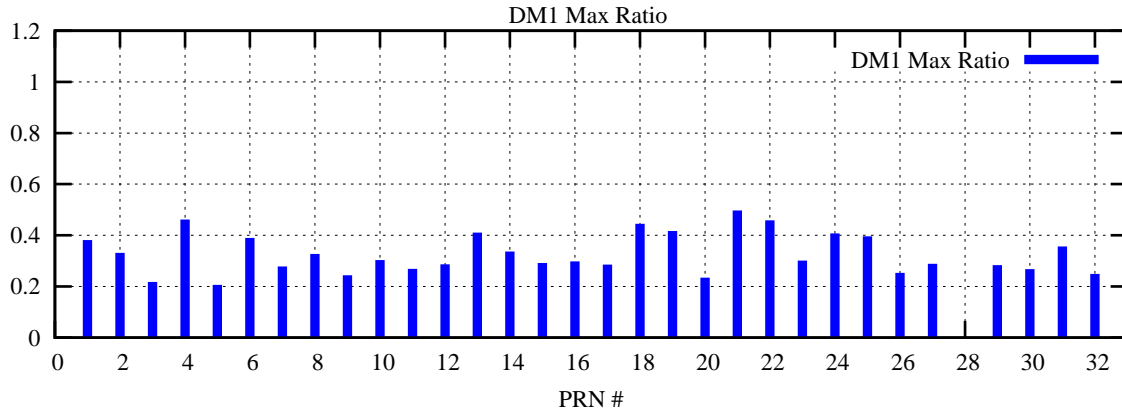

Ratio (PRN Bias/Threshold)

GpsWeek 2230 Day 0

Skinny (Type 0): PRN 8 22
Broad (Type 2): PRN 7 15 17 21 24