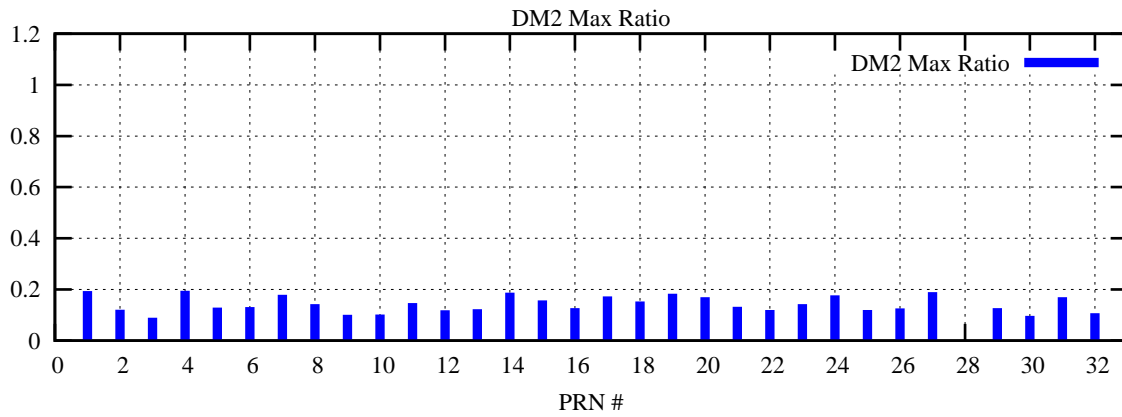

Ratio (PRN Bias/Threshold)

GpsWeek 2230 Day 0

Skinny (Type 0): PRN 8 22
Broad (Type 2): PRN 7 15 17 21 24