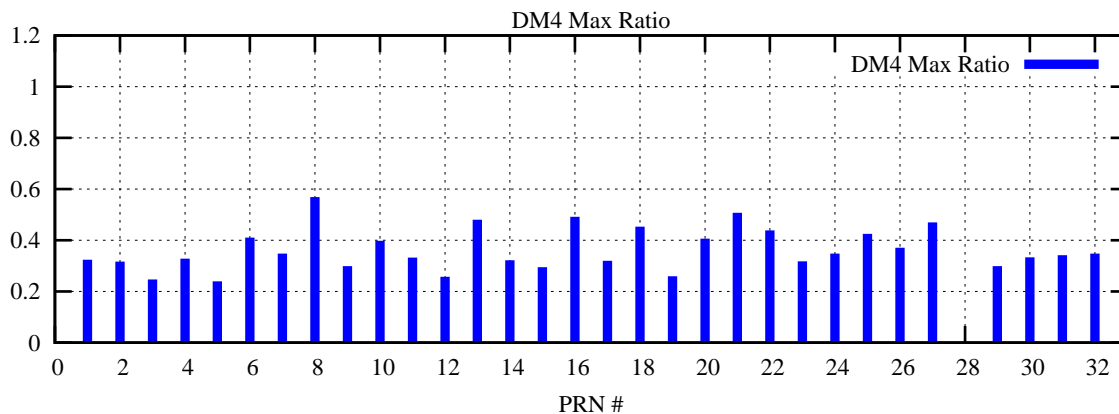

Ratio (PRN Bias/Threshold)

GpsWeek 2231 Day 1

Skinny (Type 0): PRN 8 22
Broad (Type 2): PRN 7 15 17 21 24