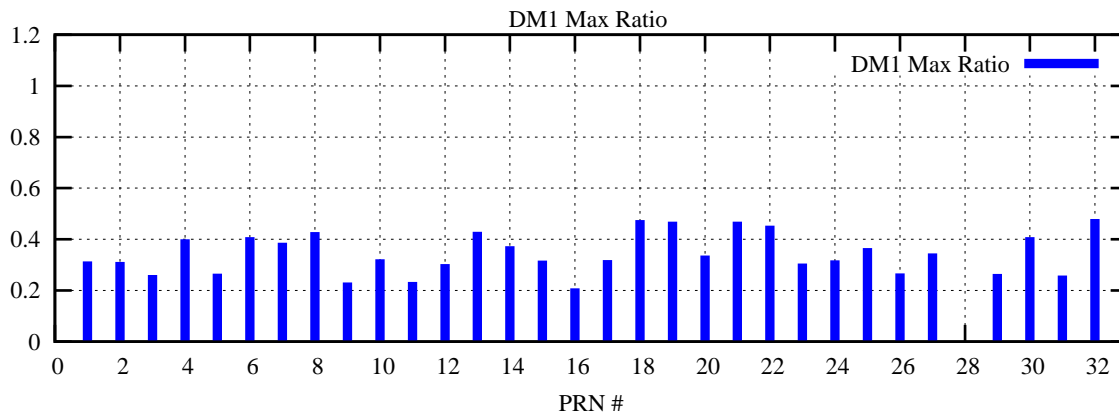

Ratio (PRN Bias/Threshold)

GpsWeek 2231 Day 1

Skinny (Type 0): PRN 8 22
Broad (Type 2): PRN 7 15 17 21 24