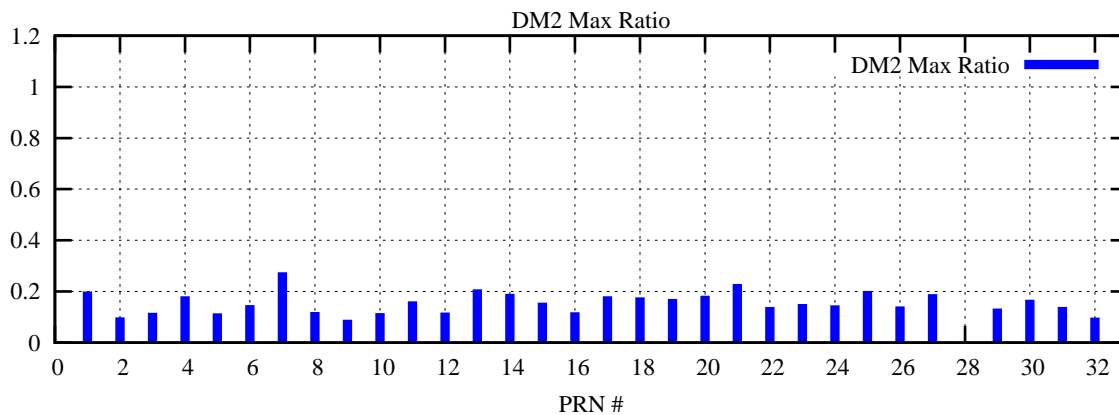

Ratio (PRN Bias/Threshold)

GpsWeek 2231 Day 1

Skinny (Type 0): PRN 8 22
Broad (Type 2): PRN 7 15 17 21 24