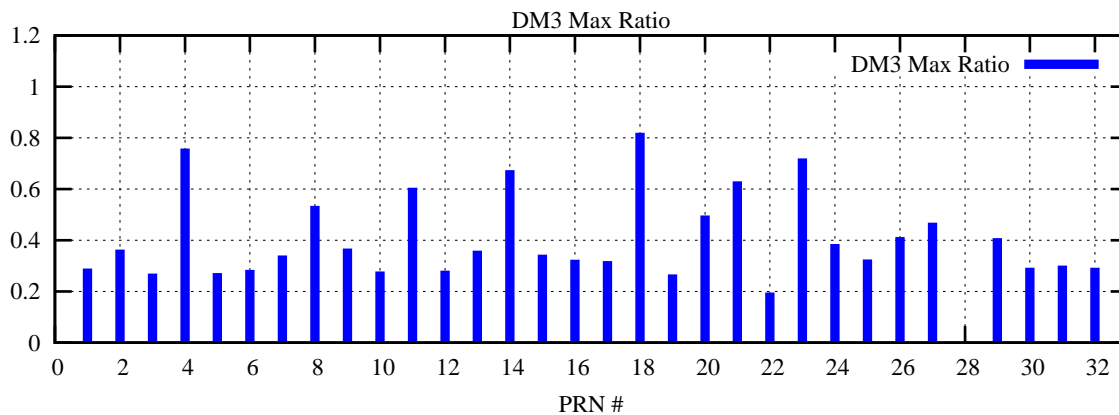

Ratio (PRN Bias/Threshold)

GpsWeek 2231 Day 1

Skinny (Type 0): PRN 8 22
Broad (Type 2): PRN 7 15 17 21 24