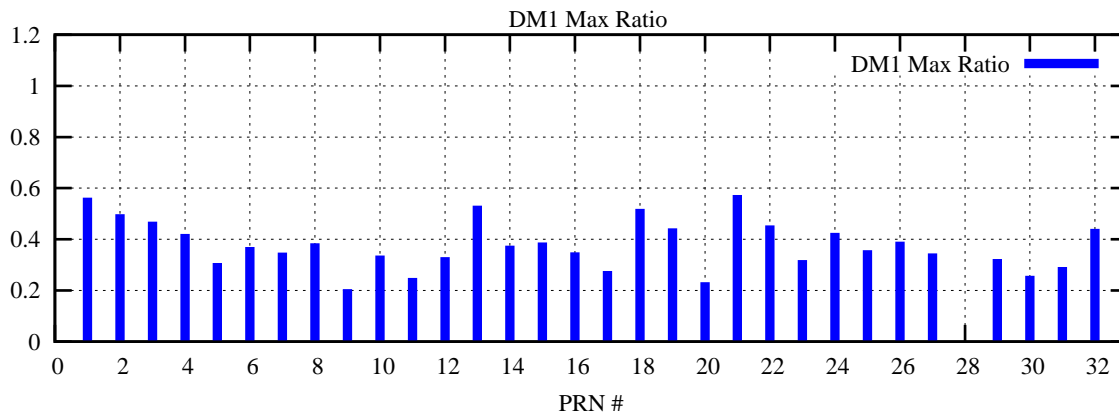

Ratio (PRN Bias/Threshold)

GpsWeek 2231 Day 2

Skinny (Type 0): PRN 8 22
Broad (Type 2): PRN 7 15 17 21 24