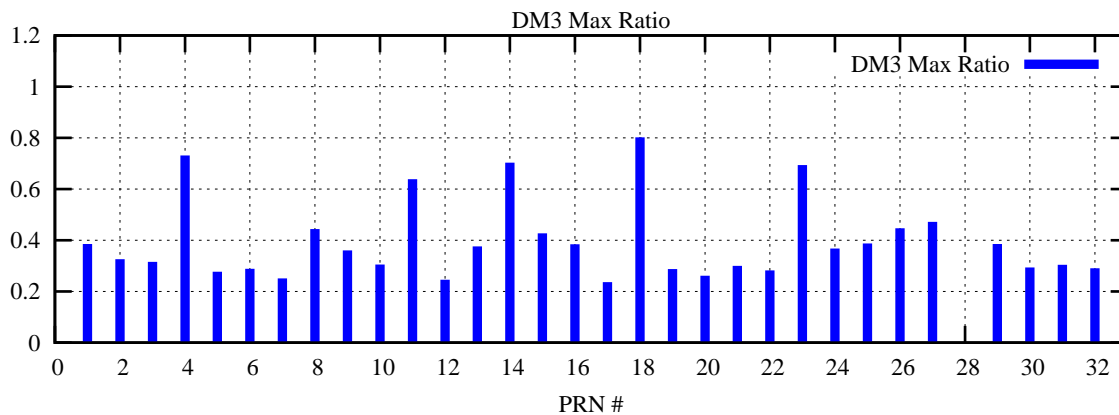

Ratio (PRN Bias/Threshold)

GpsWeek 2231 Day 2

Skinny (Type 0): PRN 8 22
Broad (Type 2): PRN 7 15 17 21 24