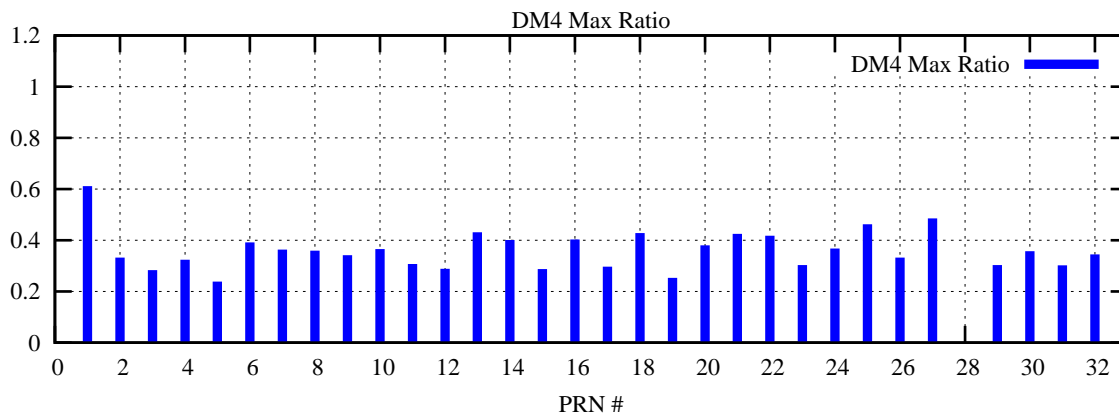

Ratio (PRN Bias/Threshold)

GpsWeek 2231 Day 2

Skinny (Type 0): PRN 8 22
Broad (Type 2): PRN 7 15 17 21 24