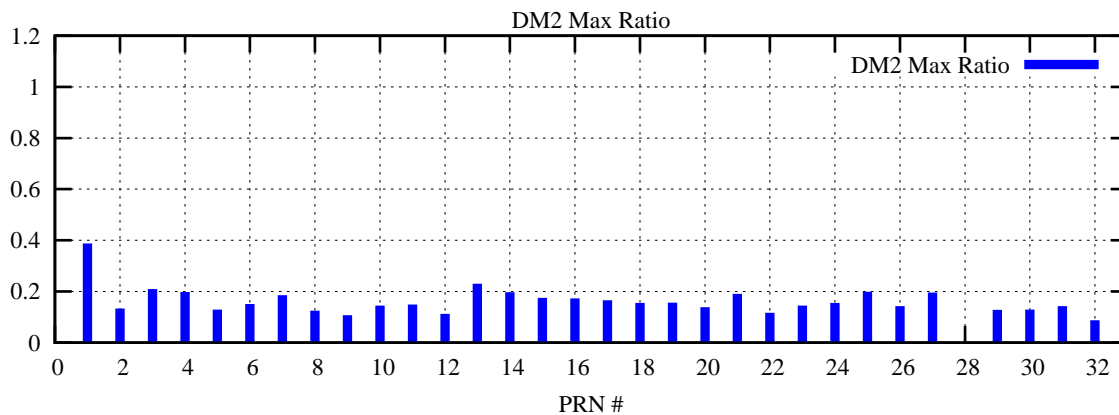

Ratio (PRN Bias/Threshold)

GpsWeek 2231 Day 2

Skinny (Type 0): PRN 8 22
Broad (Type 2): PRN 7 15 17 21 24