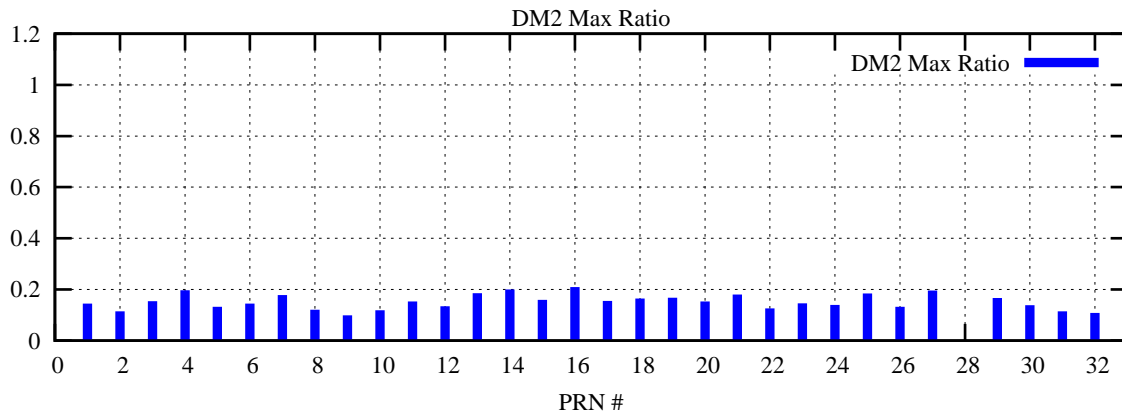

Ratio (PRN Bias/Threshold)

GpsWeek 2231 Day 5

Skinny (Type 0): PRN 8 22  
Broad (Type 2): PRN 7 15 17 21 24