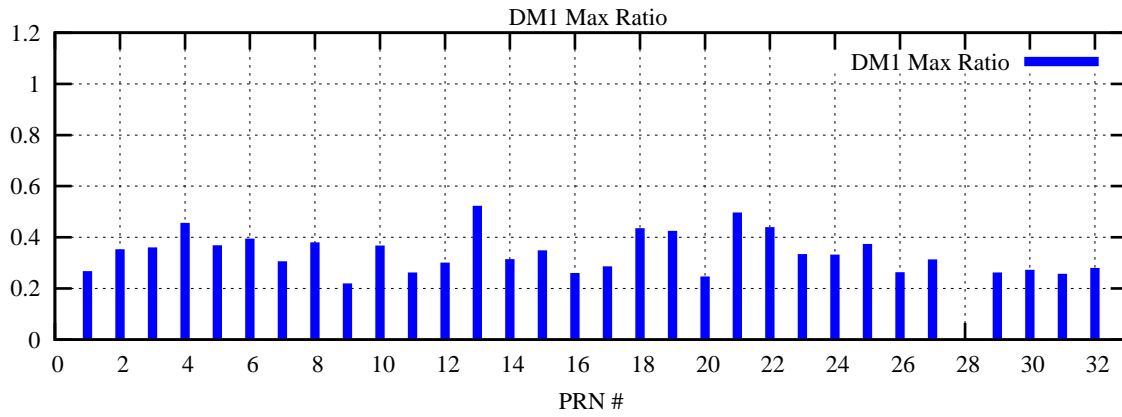

Ratio (PRN Bias/Threshold)

GpsWeek 2231 Day 5

Skinny (Type 0): PRN 8 22  
Broad (Type 2): PRN 7 15 17 21 24