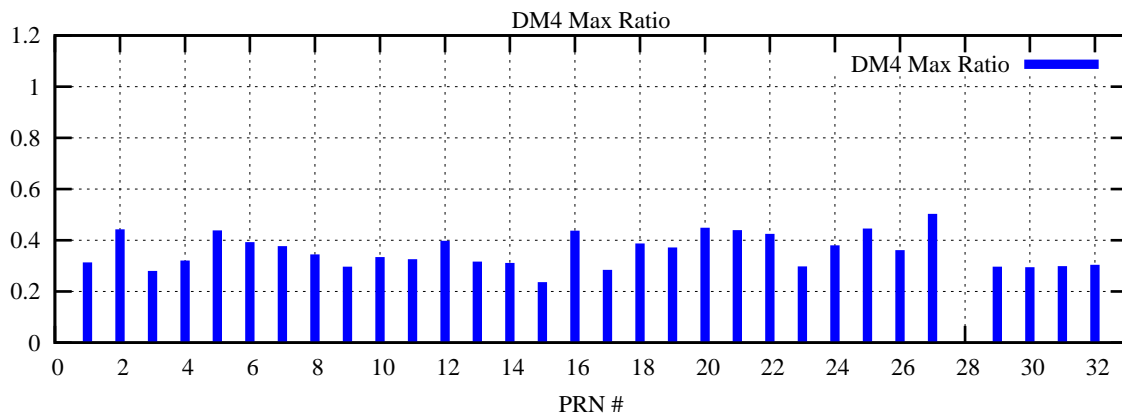

Ratio (PRN Bias/Threshold)

GpsWeek 2231 Day 5

Skinny (Type 0): PRN 8 22  
Broad (Type 2): PRN 7 15 17 21 24