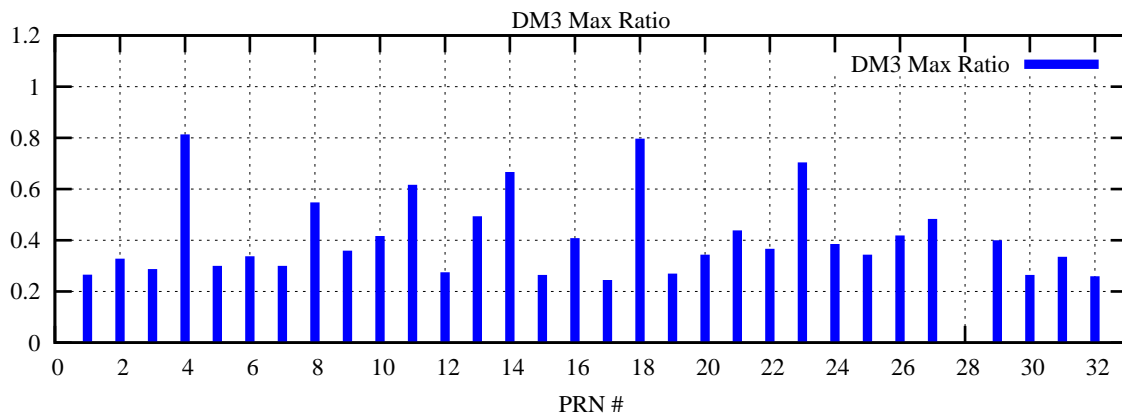

Ratio (PRN Bias/Threshold)

GpsWeek 2231 Day 5

Skinny (Type 0): PRN 8 22  
Broad (Type 2): PRN 7 15 17 21 24