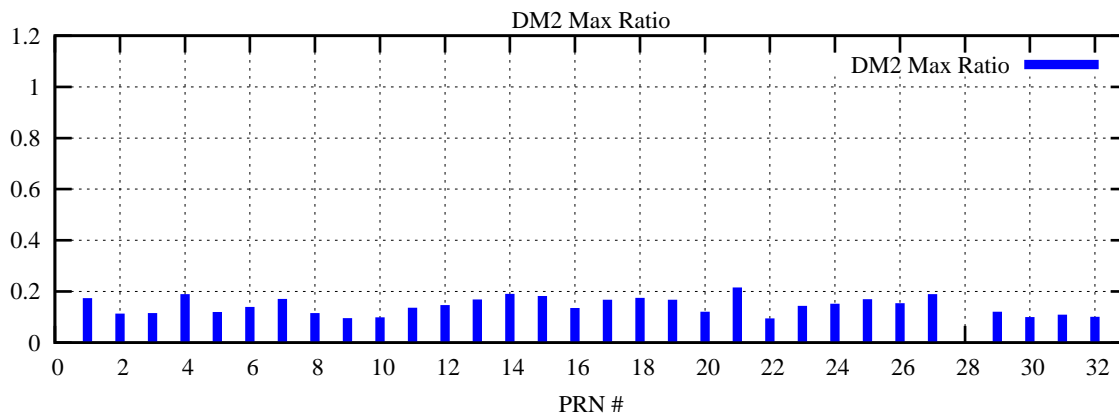

Ratio (PRN Bias/Threshold)

GpsWeek 2232 Day 1

Skinny (Type 0): PRN 8 22
Broad (Type 2): PRN 7 15 17 21 24