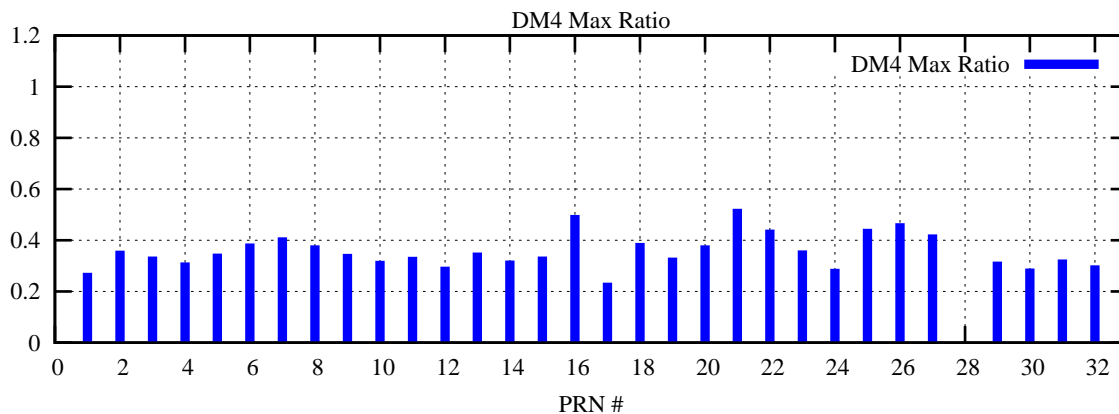

Ratio (PRN Bias/Threshold)

GpsWeek 2232 Day 1

Skinny (Type 0): PRN 8 22
Broad (Type 2): PRN 7 15 17 21 24