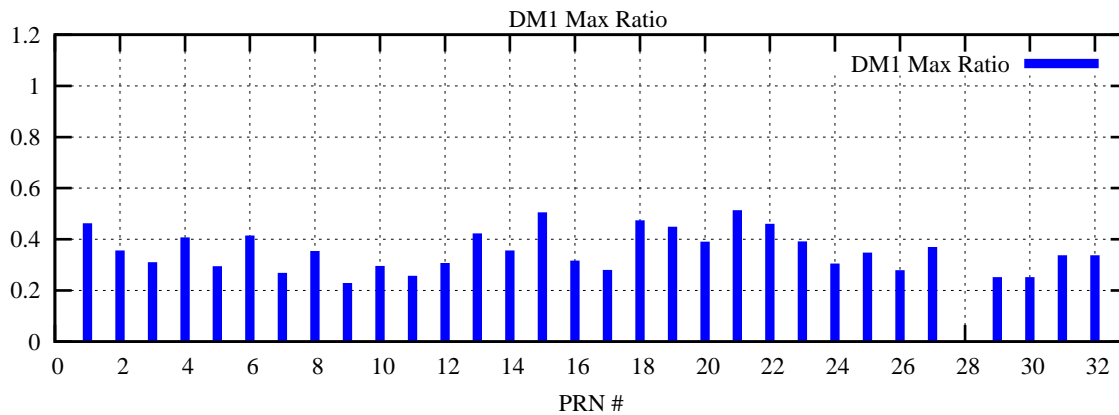

Ratio (PRN Bias/Threshold)

GpsWeek 2232 Day 1

Skinny (Type 0): PRN 8 22
Broad (Type 2): PRN 7 15 17 21 24