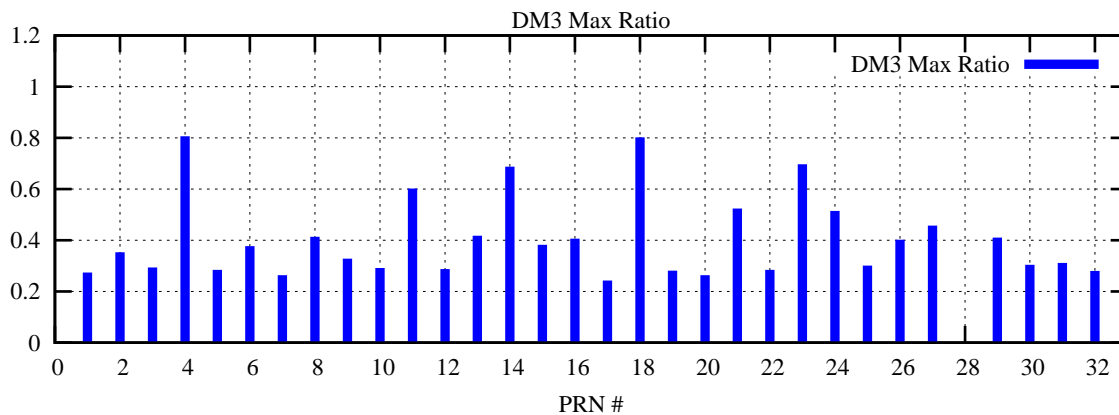

Ratio (PRN Bias/Threshold)

GpsWeek 2232 Day 1

Skinny (Type 0): PRN 8 22
Broad (Type 2): PRN 7 15 17 21 24