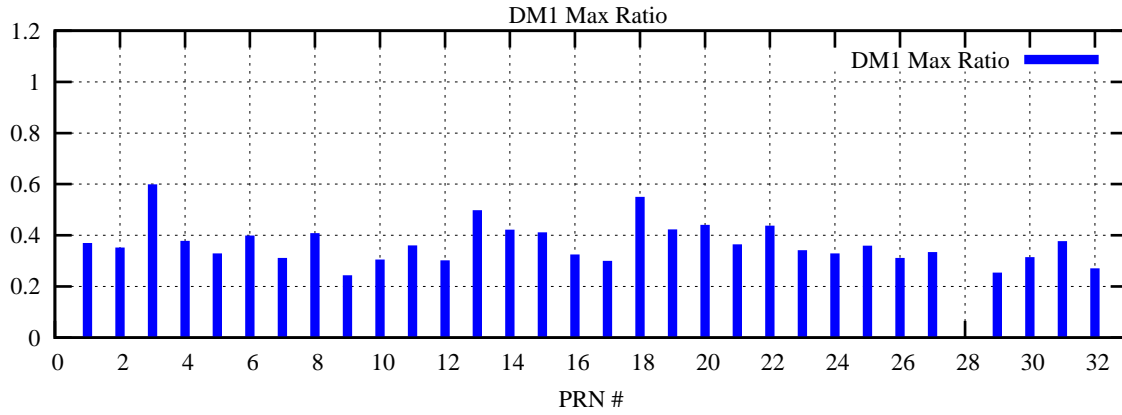

Ratio (PRN Bias/Threshold)

GpsWeek 2232 Day 2

Skinny (Type 0): PRN 8 22
Broad (Type 2): PRN 7 15 17 21 24