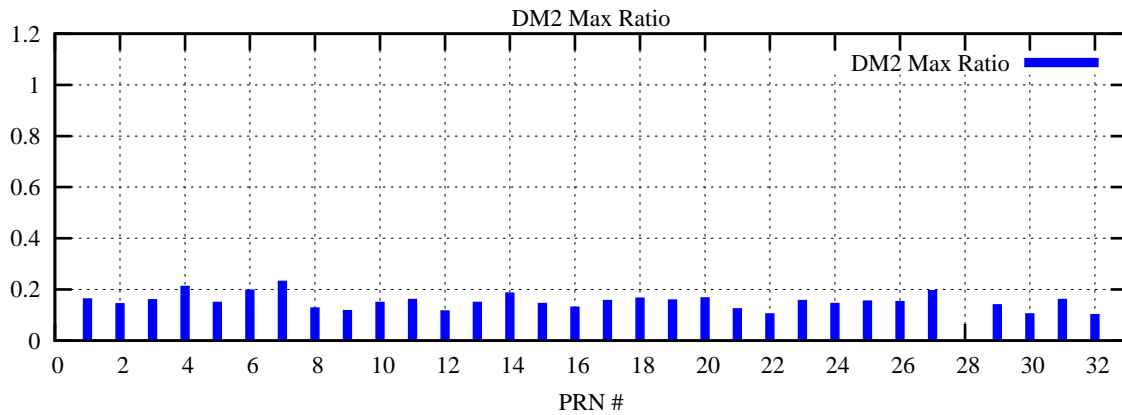

Ratio (PRN Bias/Threshold)

GpsWeek 2232 Day 2

Skinny (Type 0): PRN 8 22
Broad (Type 2): PRN 7 15 17 21 24