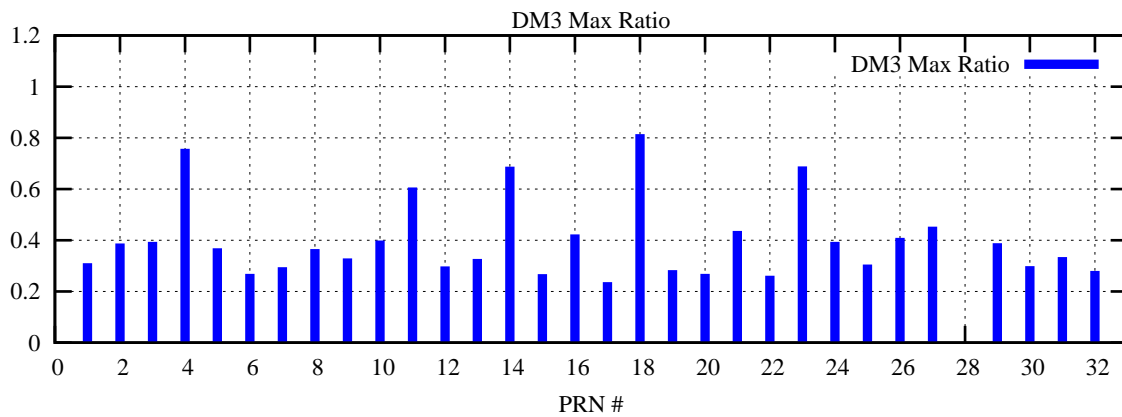

Ratio (PRN Bias/Threshold)

GpsWeek 2232 Day 2

Skinny (Type 0): PRN 8 22
Broad (Type 2): PRN 7 15 17 21 24