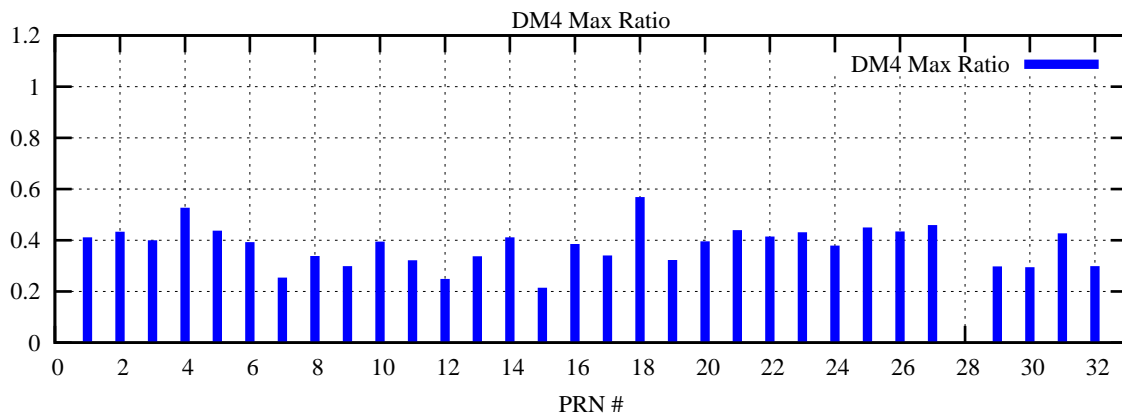

Ratio (PRN Bias/Threshold)

GpsWeek 2232 Day 2

Skinny (Type 0): PRN 8 22
Broad (Type 2): PRN 7 15 17 21 24