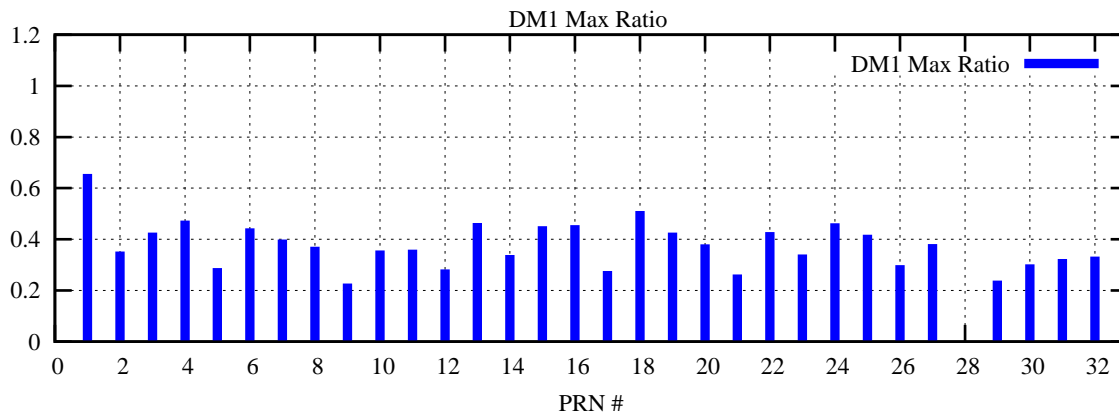

Ratio (PRN Bias/Threshold)

GpsWeek 2232 Day 5

Skinny (Type 0): PRN 8 22
Broad (Type 2): PRN 7 15 17 21 24