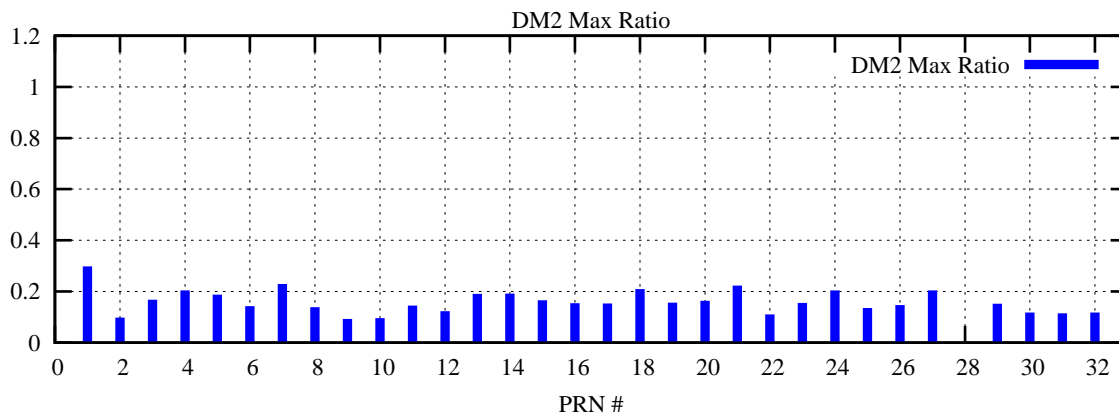

Ratio (PRN Bias/Threshold)

GpsWeek 2232 Day 5

Skinny (Type 0): PRN 8 22
Broad (Type 2): PRN 7 15 17 21 24