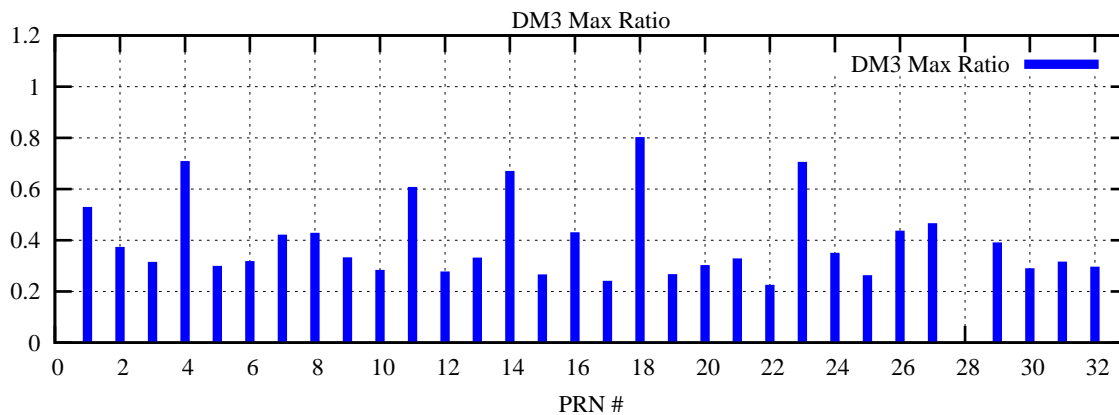

Ratio (PRN Bias/Threshold)

GpsWeek 2232 Day 5

Skinny (Type 0): PRN 8 22
Broad (Type 2): PRN 7 15 17 21 24