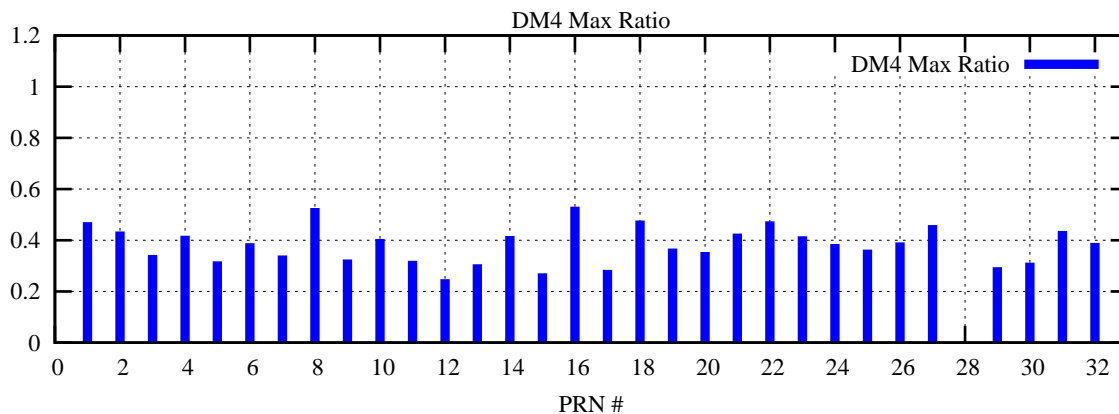

Ratio (PRN Bias/Threshold)

GpsWeek 2232 Day 5

Skinny (Type 0): PRN 8 22
Broad (Type 2): PRN 7 15 17 21 24