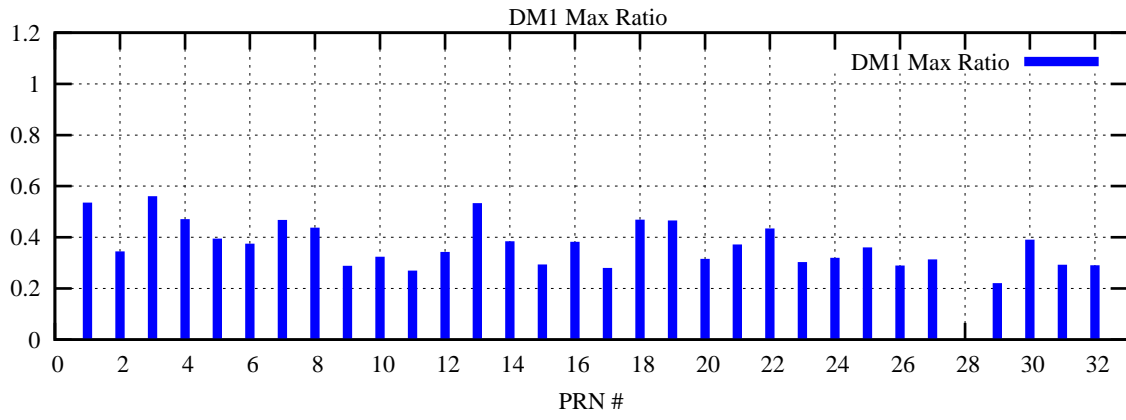

Ratio (PRN Bias/Threshold)  
GpsWeek 2233 Day 0

Skinny (Type 0): PRN 8 22  
Broad (Type 2): PRN 7 15 17 21 24