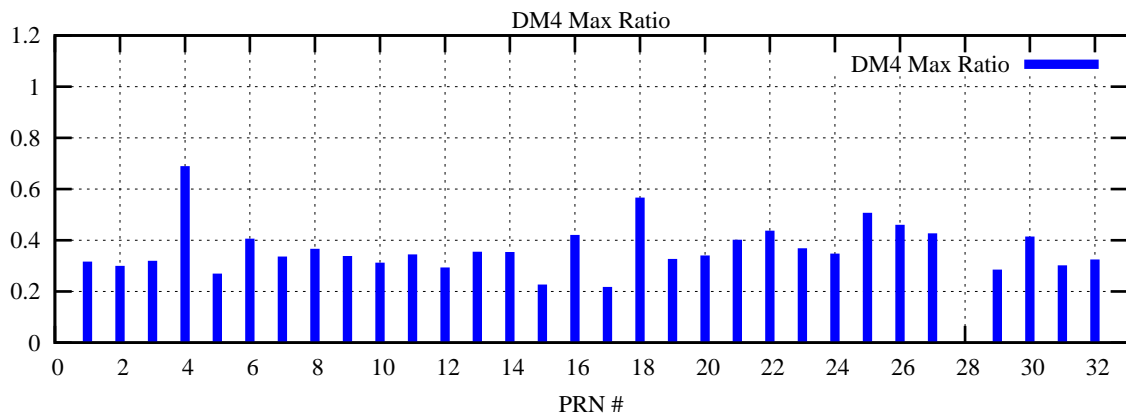

Ratio (PRN Bias/Threshold)  
GpsWeek 2233 Day 0

Skinny (Type 0): PRN 8 22  
Broad (Type 2): PRN 7 15 17 21 24