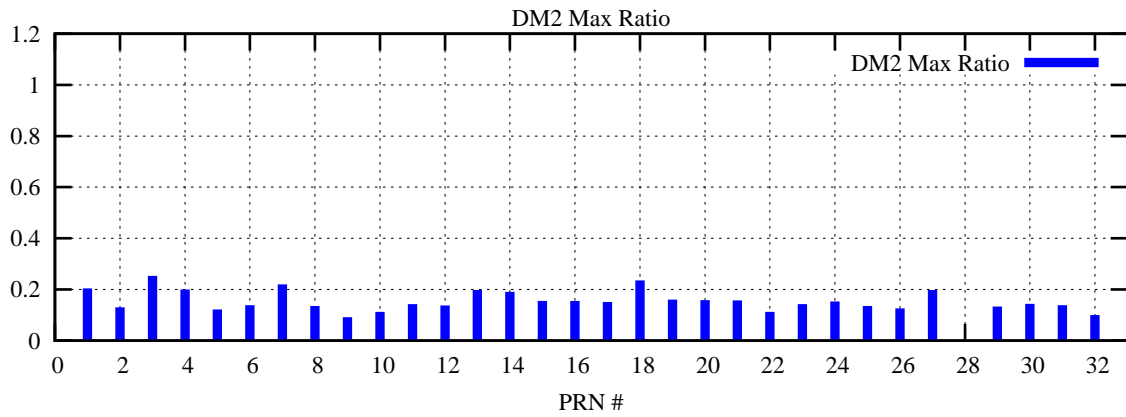

Ratio (PRN Bias/Threshold)  
GpsWeek 2233 Day 0

Skinny (Type 0): PRN 8 22  
Broad (Type 2): PRN 7 15 17 21 24