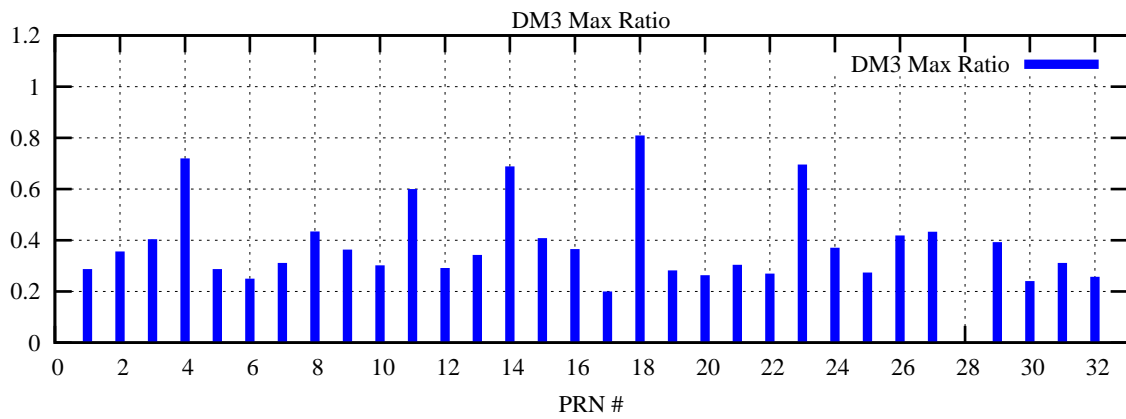

Ratio (PRN Bias/Threshold)  
GpsWeek 2233 Day 0

Skinny (Type 0): PRN 8 22  
Broad (Type 2): PRN 7 15 17 21 24