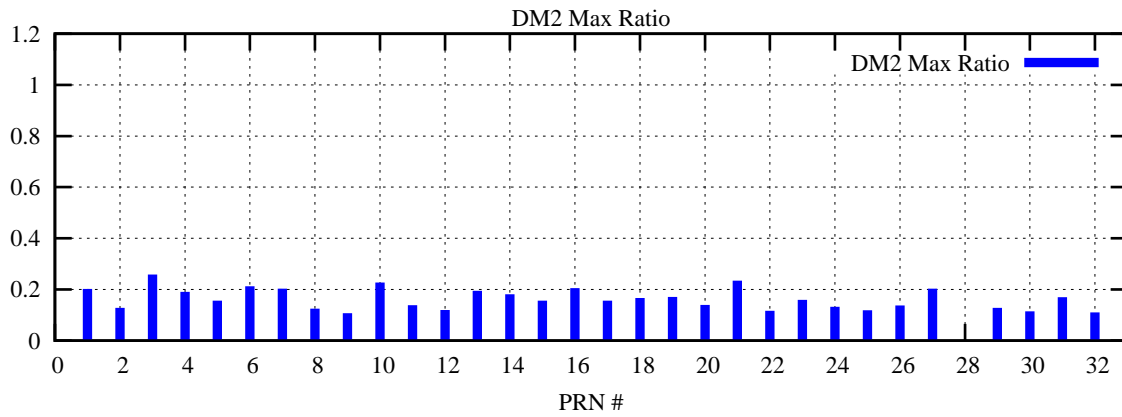

Ratio (PRN Bias/Threshold)

GpsWeek 2234 Day 0

Skinny (Type 0): PRN 8 22
Broad (Type 2): PRN 7 15 17 21 24