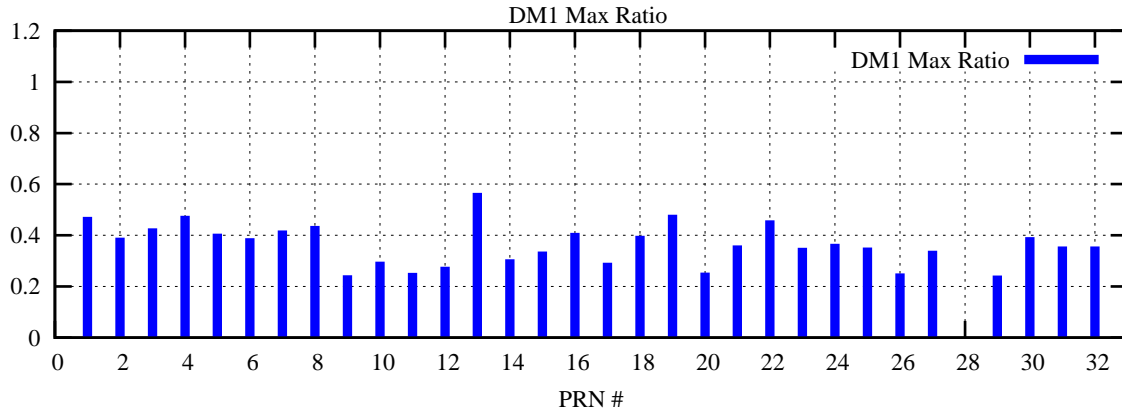

Ratio (PRN Bias/Threshold)

GpsWeek 2234 Day 0

Skinny (Type 0): PRN 8 22
Broad (Type 2): PRN 7 15 17 21 24