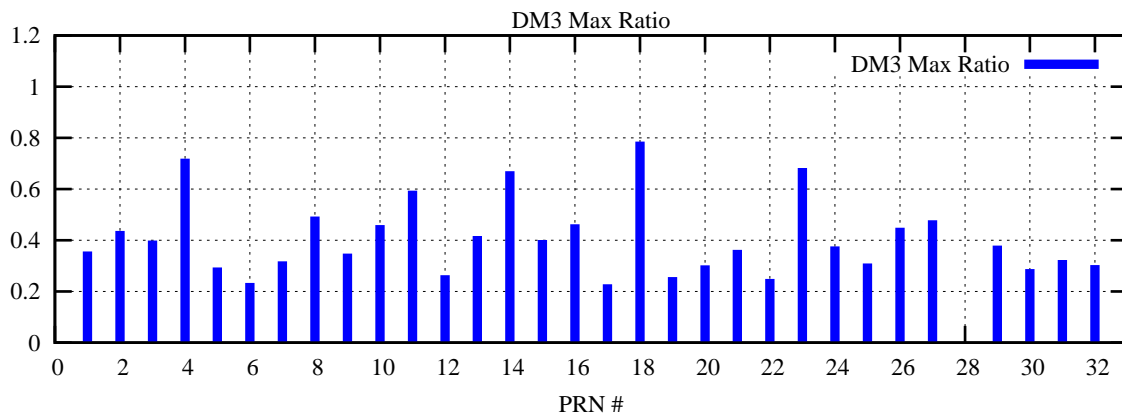

Ratio (PRN Bias/Threshold)

GpsWeek 2234 Day 0

Skinny (Type 0): PRN 8 22
Broad (Type 2): PRN 7 15 17 21 24