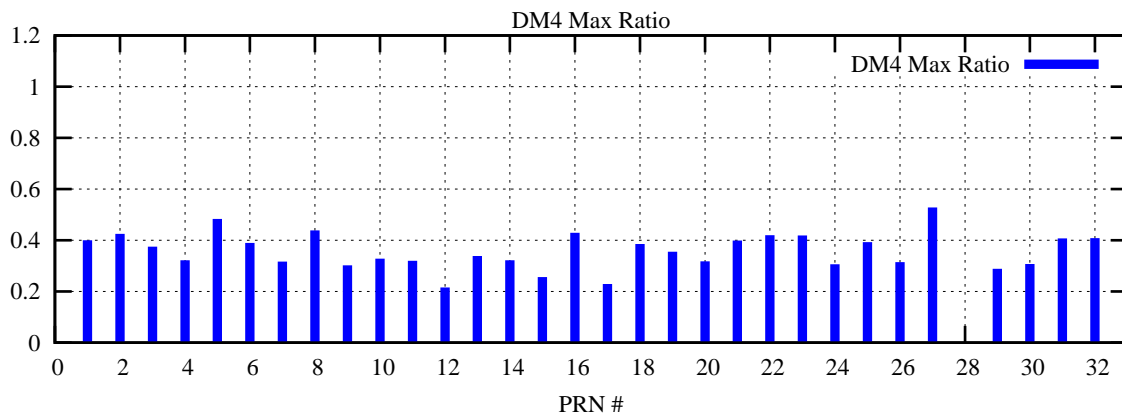

Ratio (PRN Bias/Threshold)

GpsWeek 2234 Day 0

Skinny (Type 0): PRN 8 22
Broad (Type 2): PRN 7 15 17 21 24