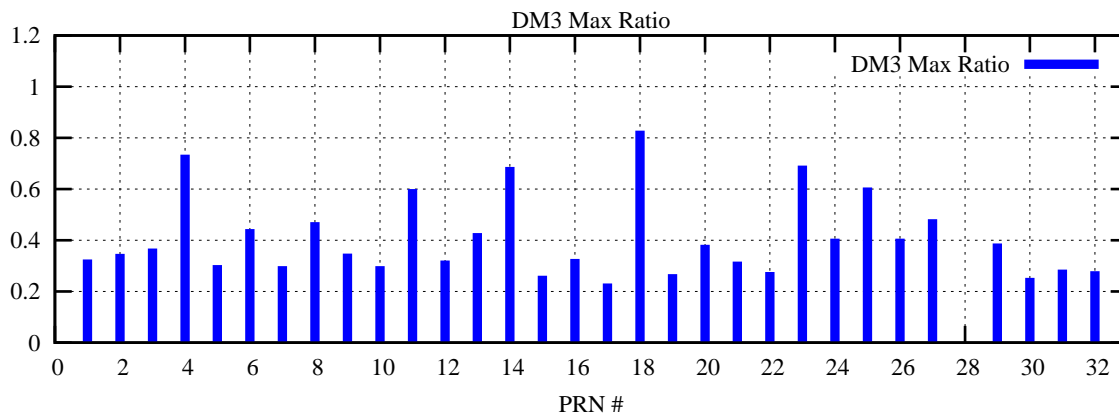

Ratio (PRN Bias/Threshold)

GpsWeek 2234 Day 1

Skinny (Type 0): PRN 8 22
Broad (Type 2): PRN 7 15 17 21 24