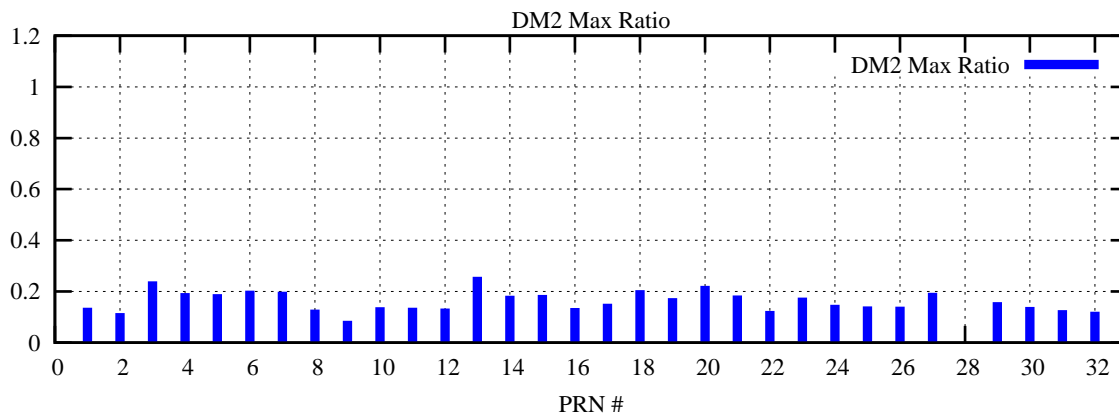

Ratio (PRN Bias/Threshold)

GpsWeek 2234 Day 1

Skinny (Type 0): PRN 8 22
Broad (Type 2): PRN 7 15 17 21 24