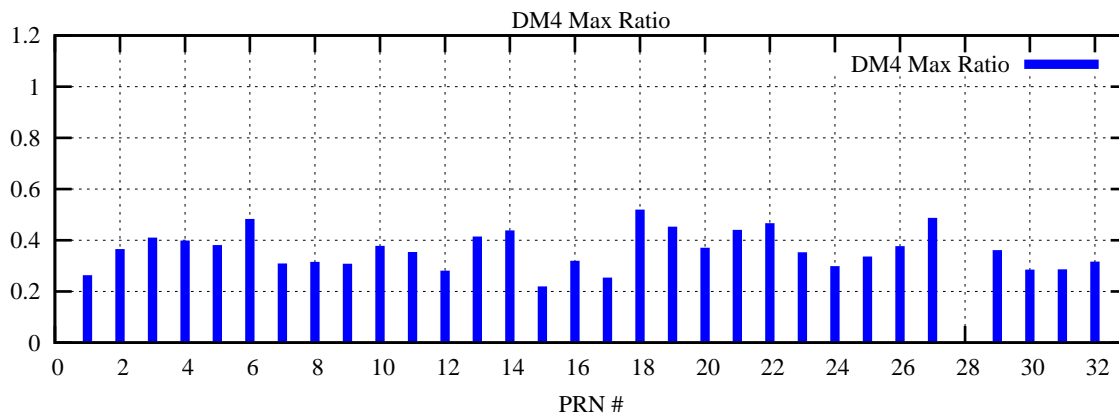

Ratio (PRN Bias/Threshold)

GpsWeek 2234 Day 1

Skinny (Type 0): PRN 8 22
Broad (Type 2): PRN 7 15 17 21 24