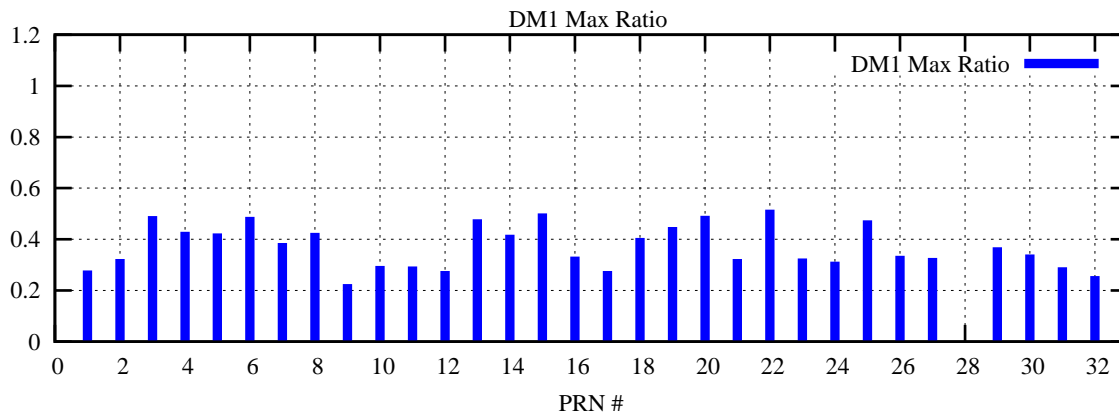

Ratio (PRN Bias/Threshold)

GpsWeek 2234 Day 1

Skinny (Type 0): PRN 8 22
Broad (Type 2): PRN 7 15 17 21 24