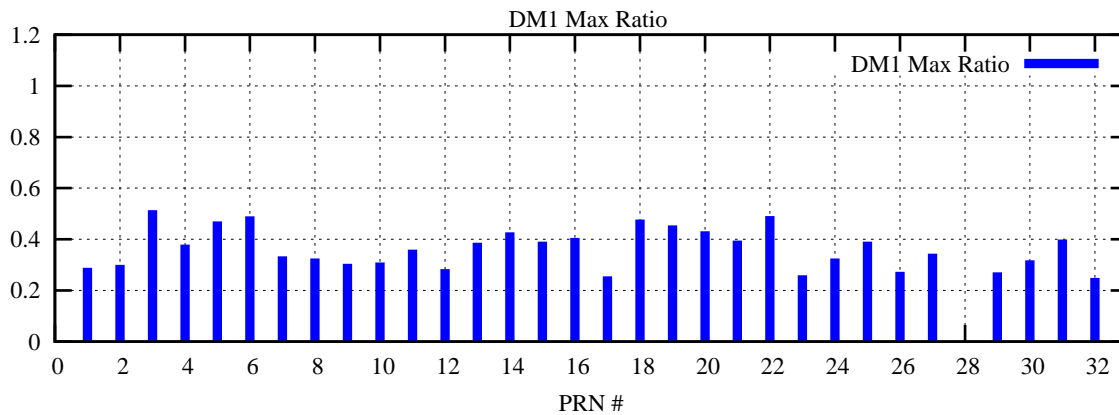

Ratio (PRN Bias/Threshold)

GpsWeek 2235 Day 1

Skinny (Type 0): PRN 8 22
Broad (Type 2): PRN 7 15 17 21 24