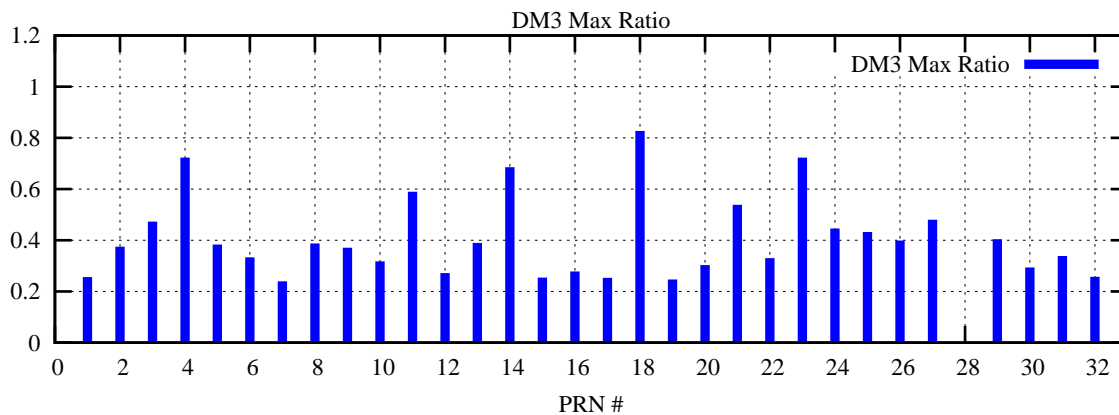

Ratio (PRN Bias/Threshold)

GpsWeek 2235 Day 1

Skinny (Type 0): PRN 8 22
Broad (Type 2): PRN 7 15 17 21 24