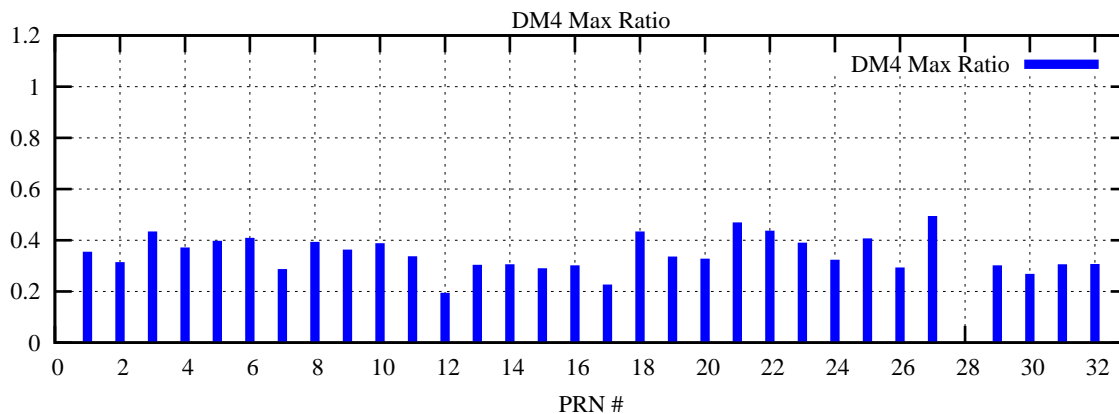

Ratio (PRN Bias/Threshold)

GpsWeek 2235 Day 1

Skinny (Type 0): PRN 8 22
Broad (Type 2): PRN 7 15 17 21 24