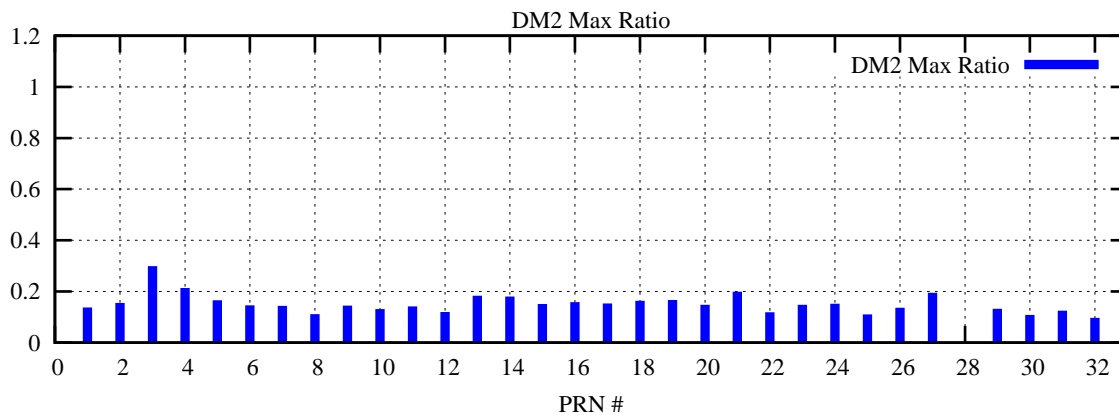

Ratio (PRN Bias/Threshold)

GpsWeek 2235 Day 1

Skinny (Type 0): PRN 8 22
Broad (Type 2): PRN 7 15 17 21 24