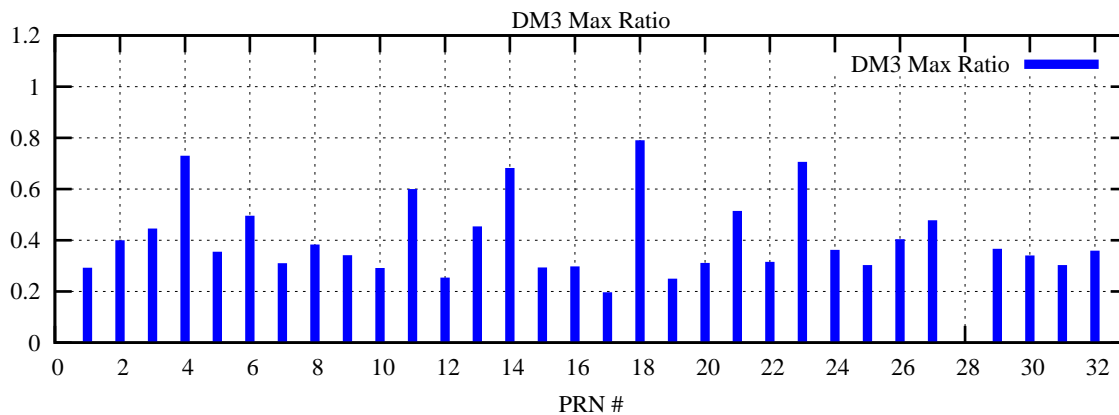

Ratio (PRN Bias/Threshold)

GpsWeek 2235 Day 3

Skinny (Type 0): PRN 8 22
Broad (Type 2): PRN 7 15 17 21 24