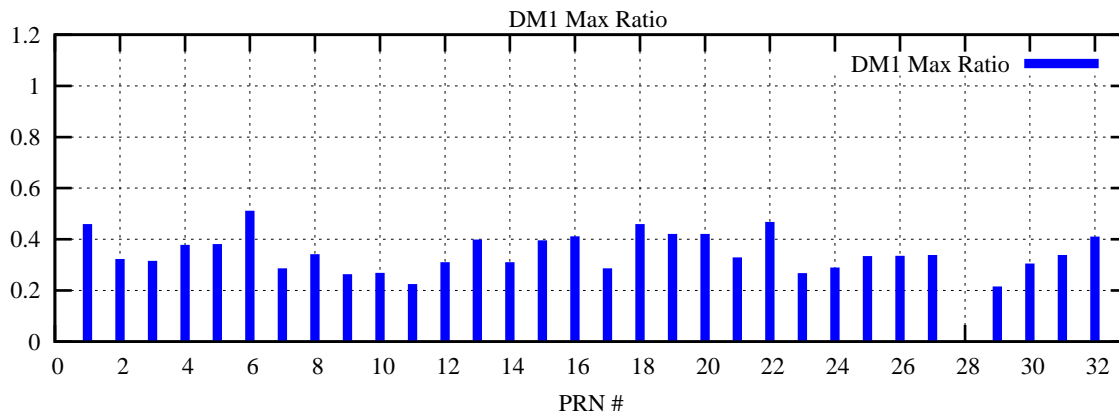

Ratio (PRN Bias/Threshold)

GpsWeek 2235 Day 3

Skinny (Type 0): PRN 8 22
Broad (Type 2): PRN 7 15 17 21 24