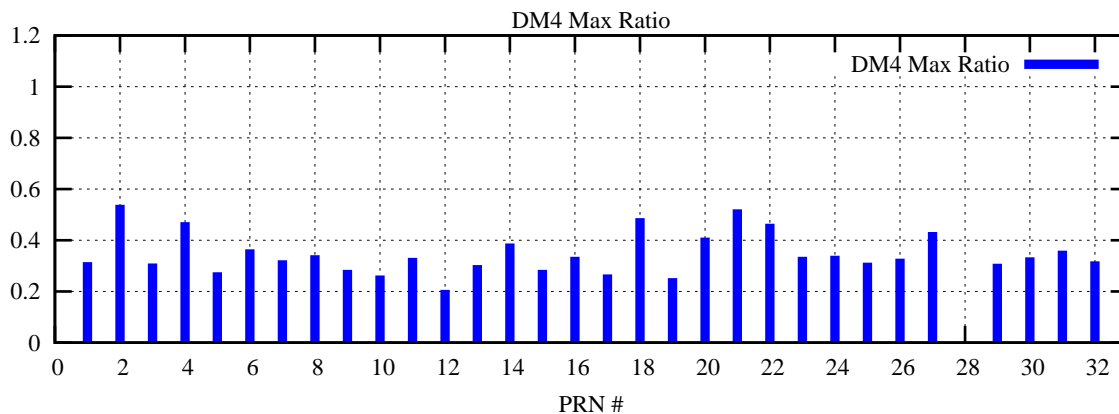

Ratio (PRN Bias/Threshold)

GpsWeek 2235 Day 3

Skinny (Type 0): PRN 8 22
Broad (Type 2): PRN 7 15 17 21 24