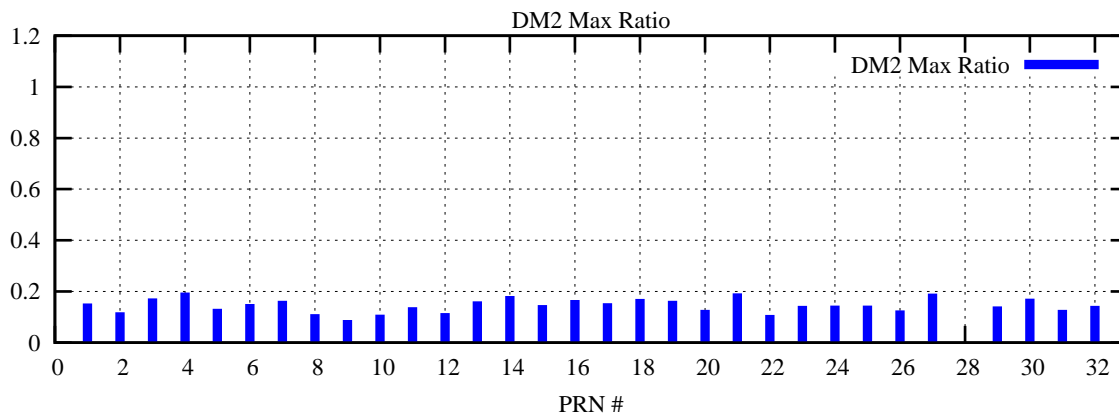

Ratio (PRN Bias/Threshold)

GpsWeek 2235 Day 3

Skinny (Type 0): PRN 8 22
Broad (Type 2): PRN 7 15 17 21 24