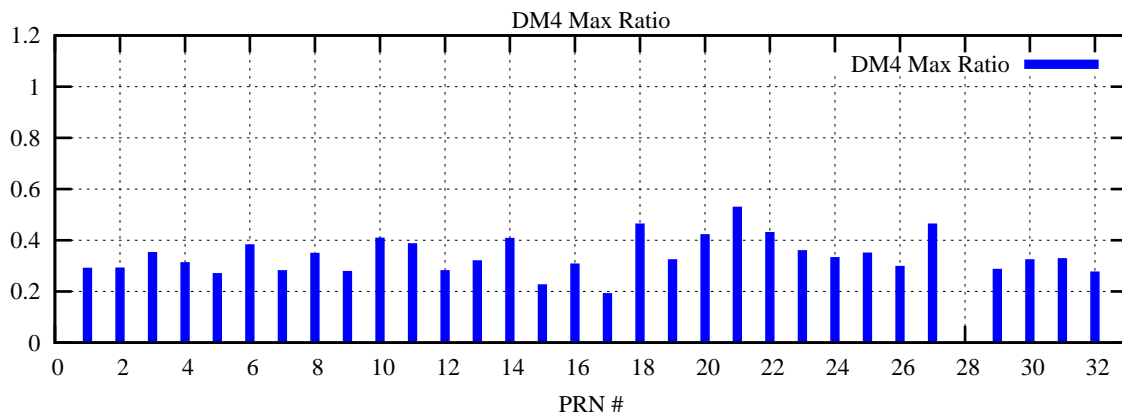

Ratio (PRN Bias/Threshold)

GpsWeek 2235 Day 4

Skinny (Type 0): PRN 8 22
Broad (Type 2): PRN 7 15 17 21 24