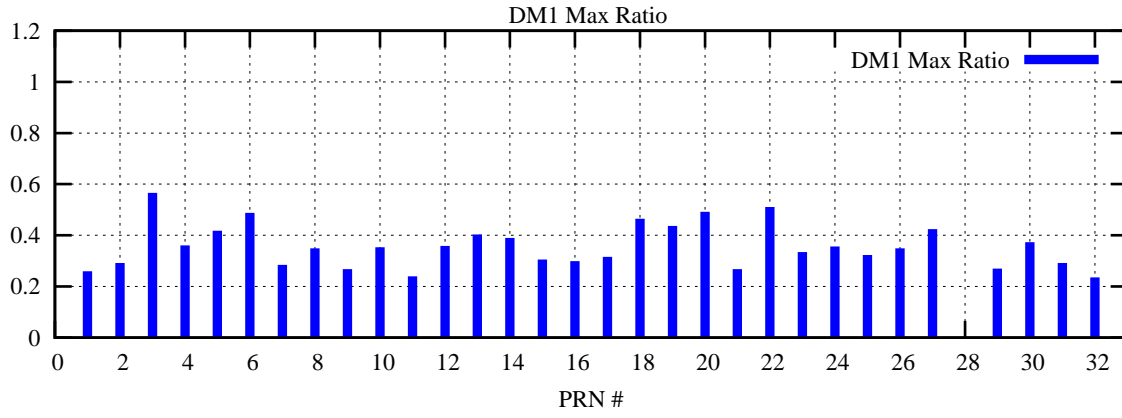

Ratio (PRN Bias/Threshold)

GpsWeek 2235 Day 4

Skinny (Type 0): PRN 8 22
Broad (Type 2): PRN 7 15 17 21 24