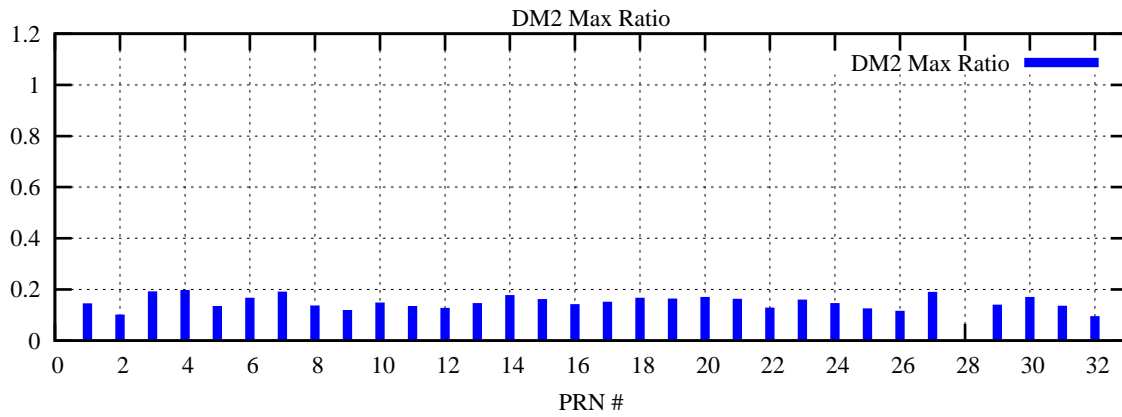

Ratio (PRN Bias/Threshold)

GpsWeek 2235 Day 4

Skinny (Type 0): PRN 8 22
Broad (Type 2): PRN 7 15 17 21 24