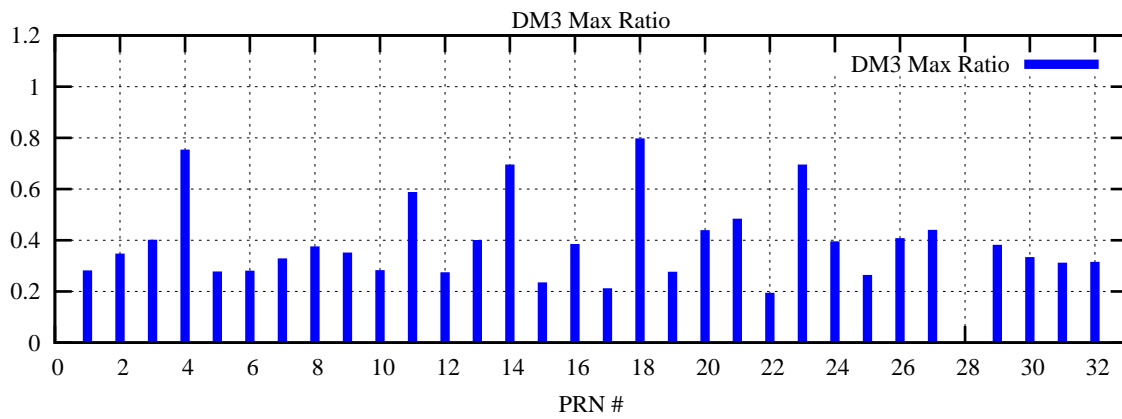

Ratio (PRN Bias/Threshold)

GpsWeek 2235 Day 4

Skinny (Type 0): PRN 8 22
Broad (Type 2): PRN 7 15 17 21 24