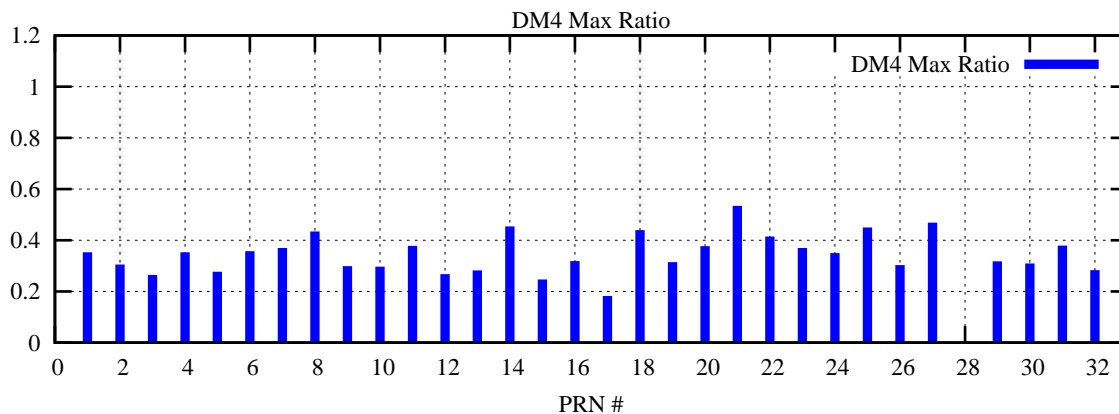

Ratio (PRN Bias/Threshold)

GpsWeek 2235 Day 5

Skinny (Type 0): PRN 8 22
Broad (Type 2): PRN 7 15 17 21 24