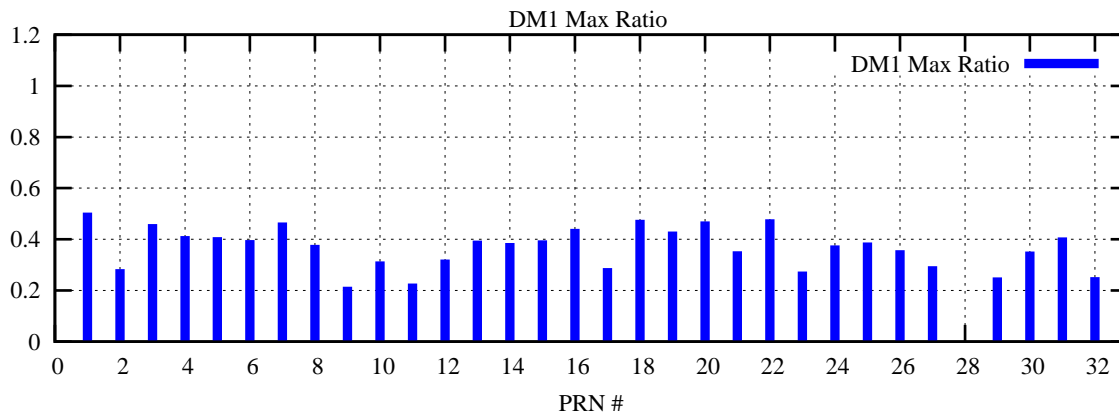

Ratio (PRN Bias/Threshold)

GpsWeek 2235 Day 5

Skinny (Type 0): PRN 8 22
Broad (Type 2): PRN 7 15 17 21 24