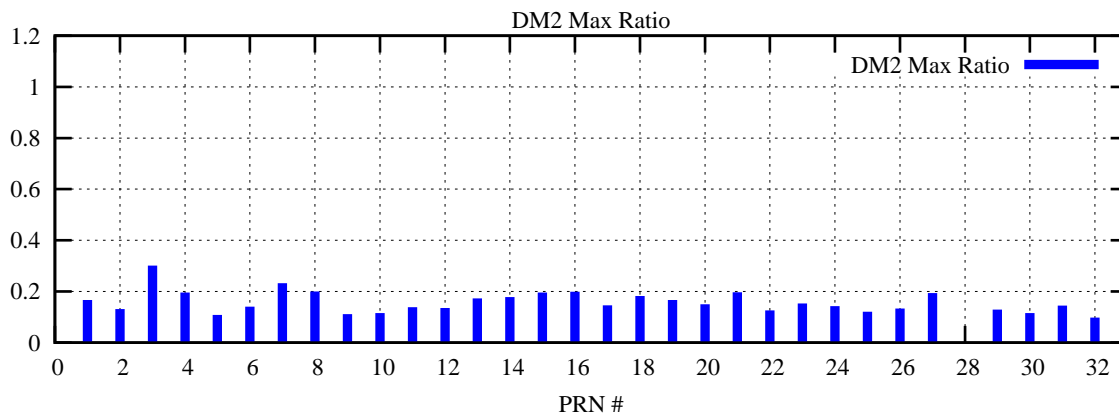

Ratio (PRN Bias/Threshold)

GpsWeek 2235 Day 5

Skinny (Type 0): PRN 8 22
Broad (Type 2): PRN 7 15 17 21 24