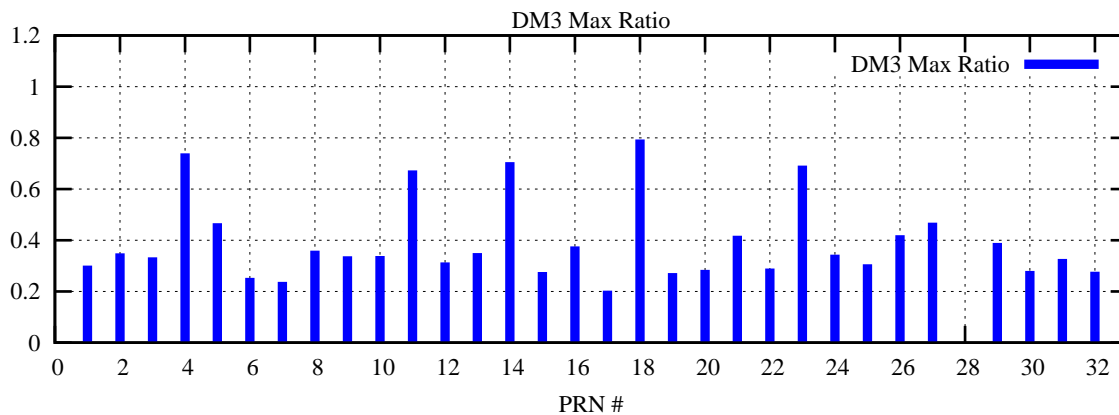

Ratio (PRN Bias/Threshold)

GpsWeek 2235 Day 5

Skinny (Type 0): PRN 8 22
Broad (Type 2): PRN 7 15 17 21 24