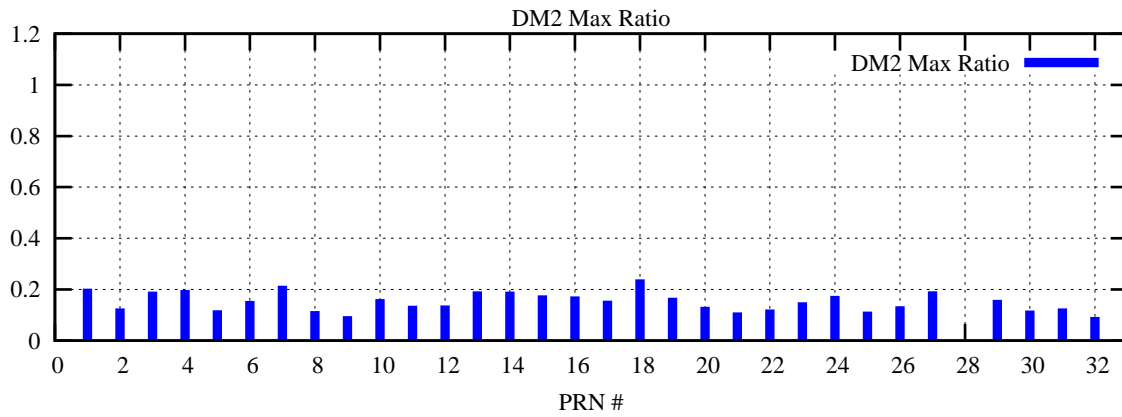

Ratio (PRN Bias/Threshold)

GpsWeek 2236 Day 0

Skinny (Type 0): PRN 8 22
Broad (Type 2): PRN 7 15 17 21 24