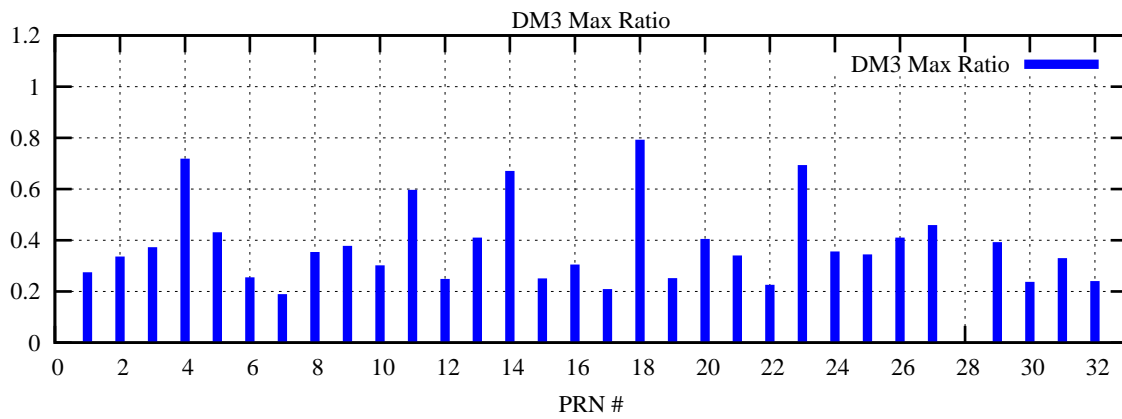

Ratio (PRN Bias/Threshold)

GpsWeek 2236 Day 0

Skinny (Type 0): PRN 8 22
Broad (Type 2): PRN 7 15 17 21 24