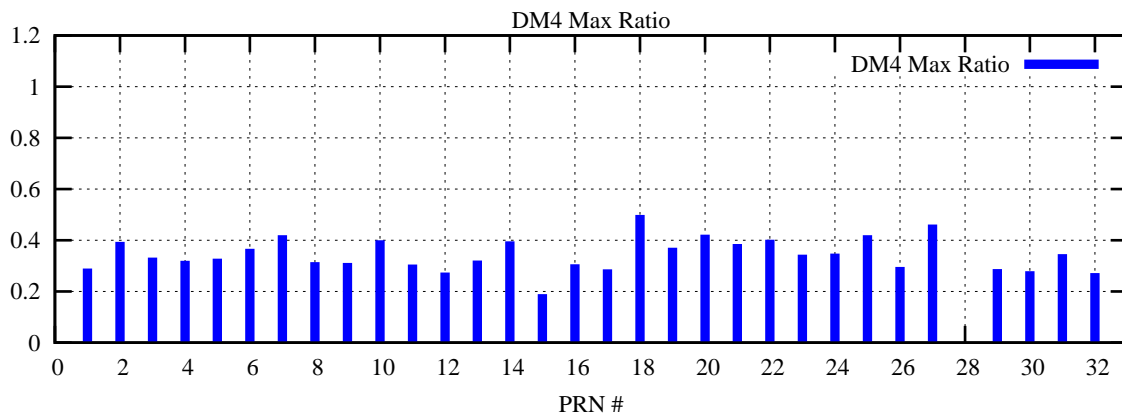

Ratio (PRN Bias/Threshold)

GpsWeek 2236 Day 0

Skinny (Type 0): PRN 8 22
Broad (Type 2): PRN 7 15 17 21 24