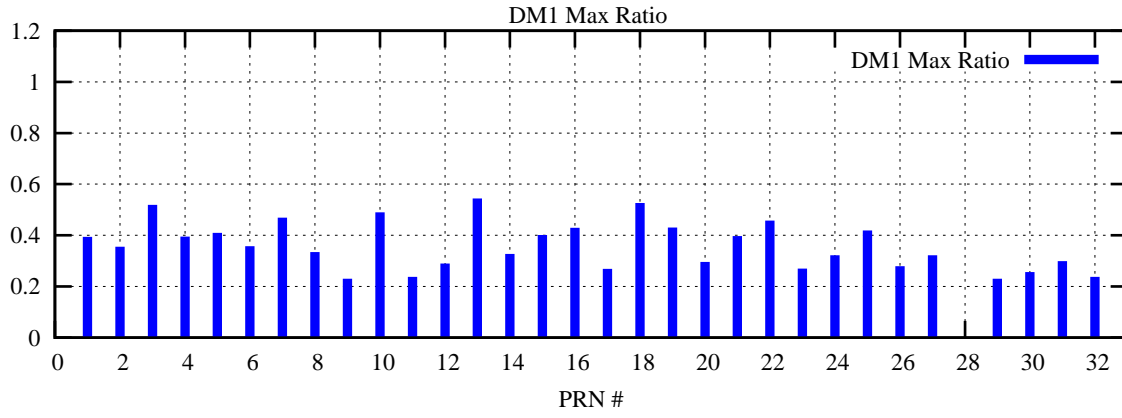

Ratio (PRN Bias/Threshold)

GpsWeek 2236 Day 0

Skinny (Type 0): PRN 8 22
Broad (Type 2): PRN 7 15 17 21 24