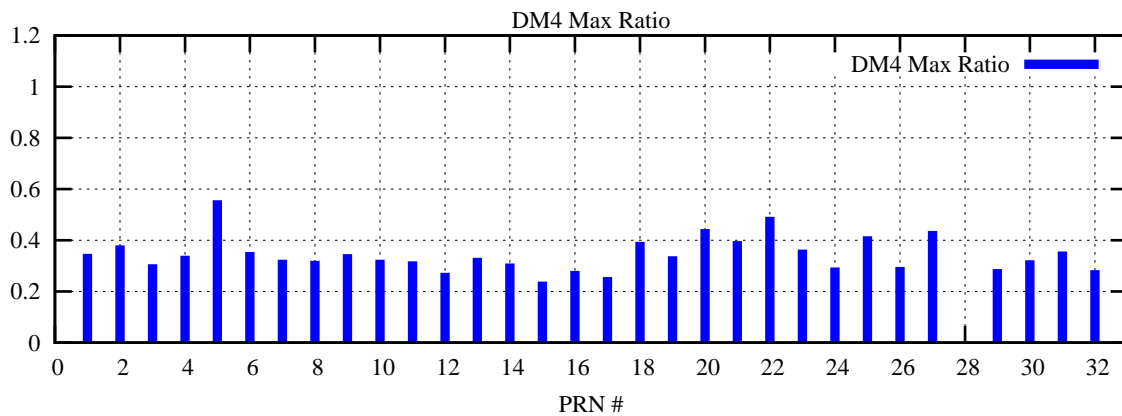

Ratio (PRN Bias/Threshold)

GpsWeek 2236 Day 1

Skinny (Type 0): PRN 8 22  
Broad (Type 2): PRN 7 15 17 21 24