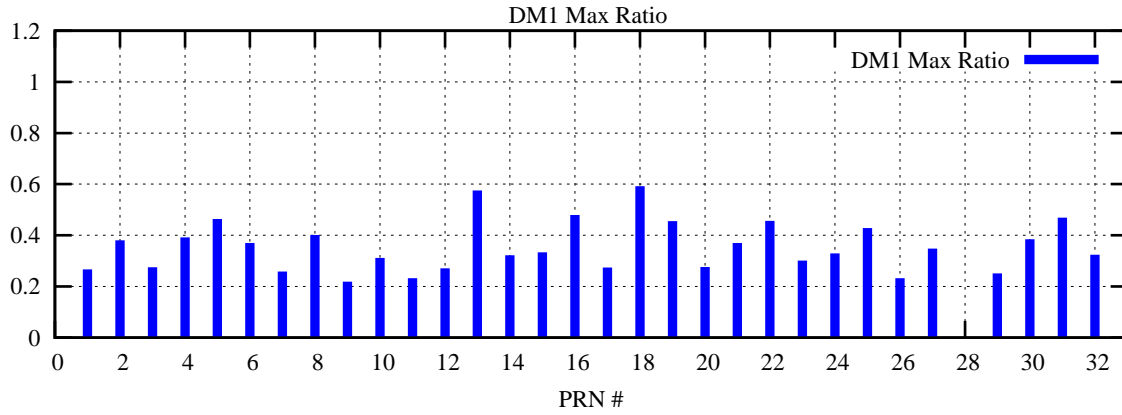

Ratio (PRN Bias/Threshold)

GpsWeek 2236 Day 1

Skinny (Type 0): PRN 8 22  
Broad (Type 2): PRN 7 15 17 21 24