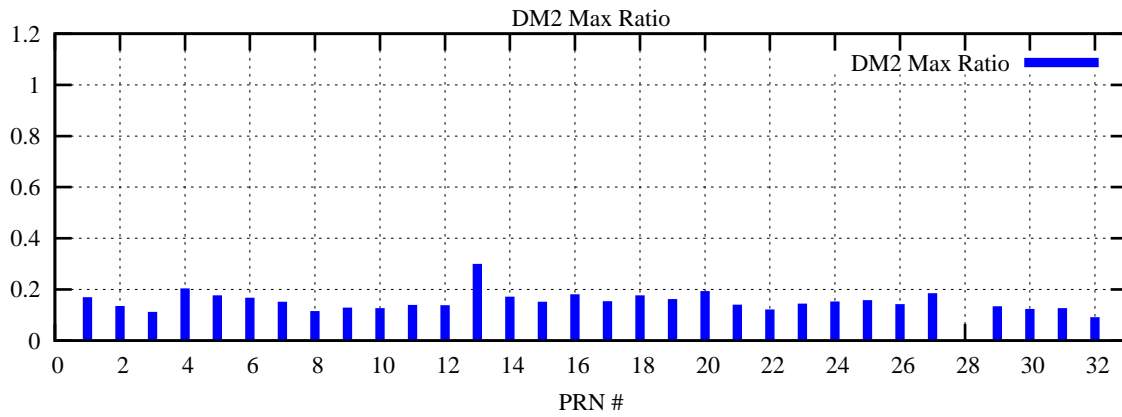

Ratio (PRN Bias/Threshold)

GpsWeek 2236 Day 1

Skinny (Type 0): PRN 8 22  
Broad (Type 2): PRN 7 15 17 21 24