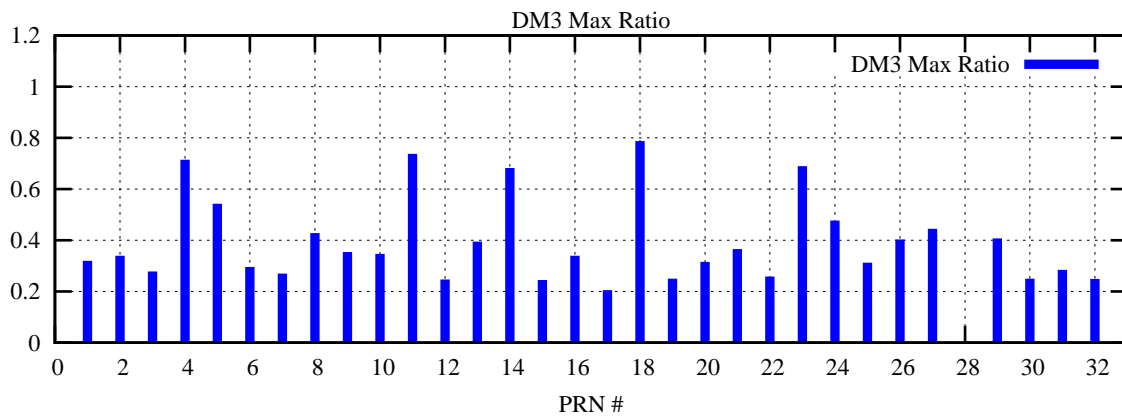

Ratio (PRN Bias/Threshold)

GpsWeek 2236 Day 1

Skinny (Type 0): PRN 8 22  
Broad (Type 2): PRN 7 15 17 21 24