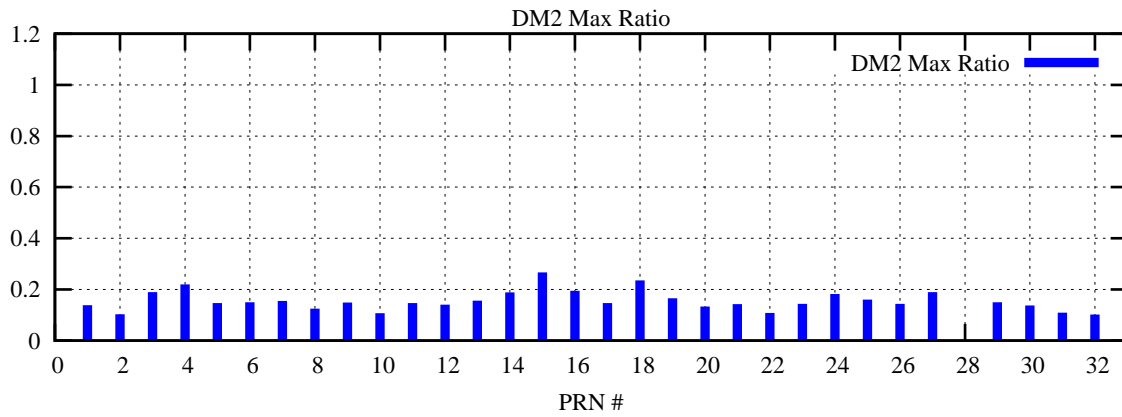

Ratio (PRN Bias/Threshold)

GpsWeek 2237 Day 4

Skinny (Type 0): PRN 8 22  
Broad (Type 2): PRN 7 15 17 21 24