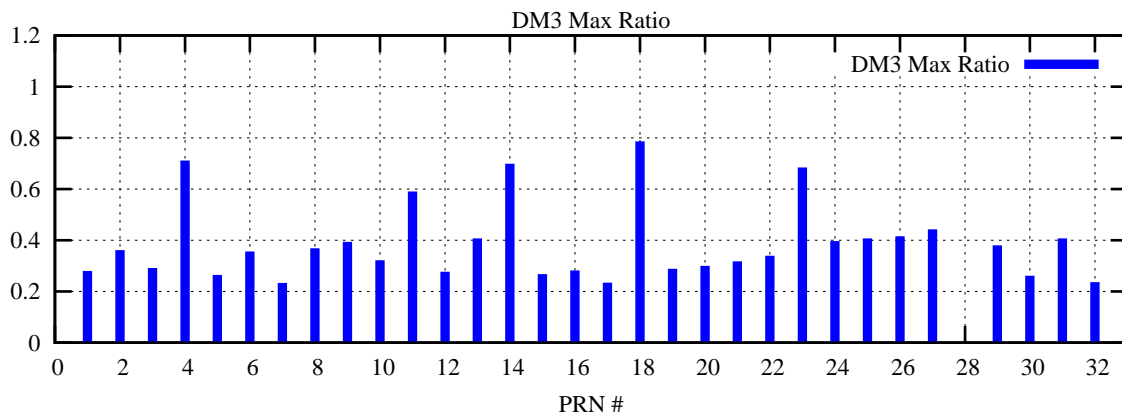

Ratio (PRN Bias/Threshold)

GpsWeek 2237 Day 4

Skinny (Type 0): PRN 8 22  
Broad (Type 2): PRN 7 15 17 21 24