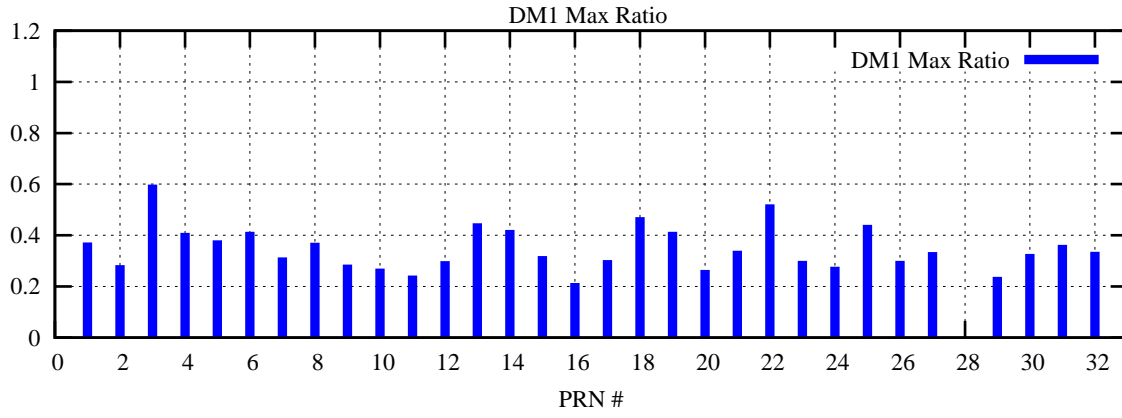

Ratio (PRN Bias/Threshold)

GpsWeek 2237 Day 4

Skinny (Type 0): PRN 8 22  
Broad (Type 2): PRN 7 15 17 21 24