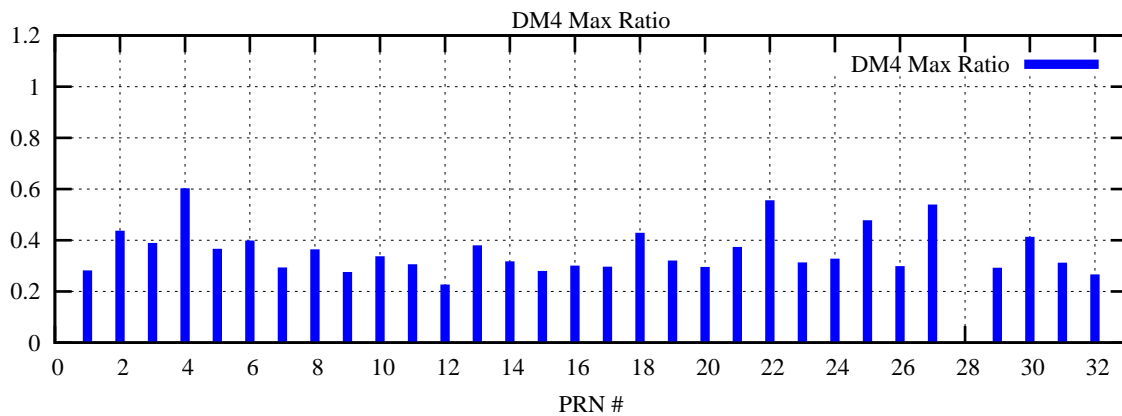

Ratio (PRN Bias/Threshold)

GpsWeek 2237 Day 4

Skinny (Type 0): PRN 8 22  
Broad (Type 2): PRN 7 15 17 21 24