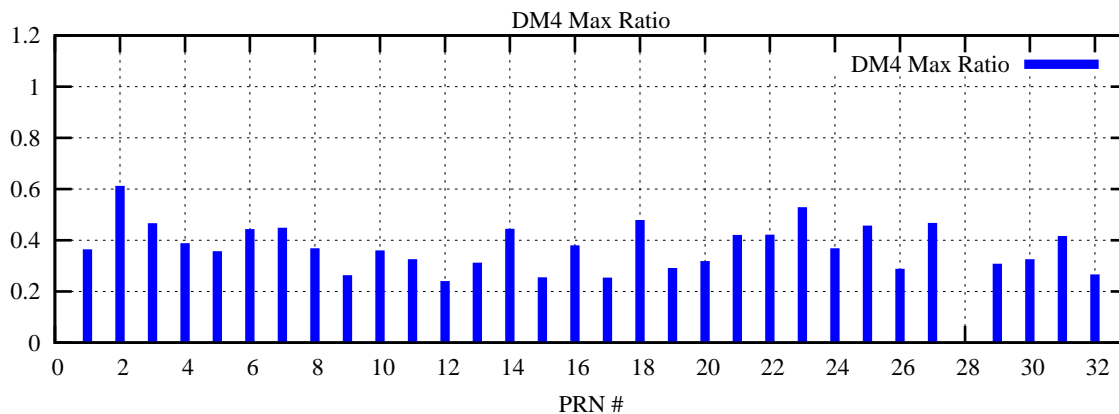

Ratio (PRN Bias/Threshold)

GpsWeek 2237 Day 5

Skinny (Type 0): PRN 8 22
Broad (Type 2): PRN 7 15 17 21 24