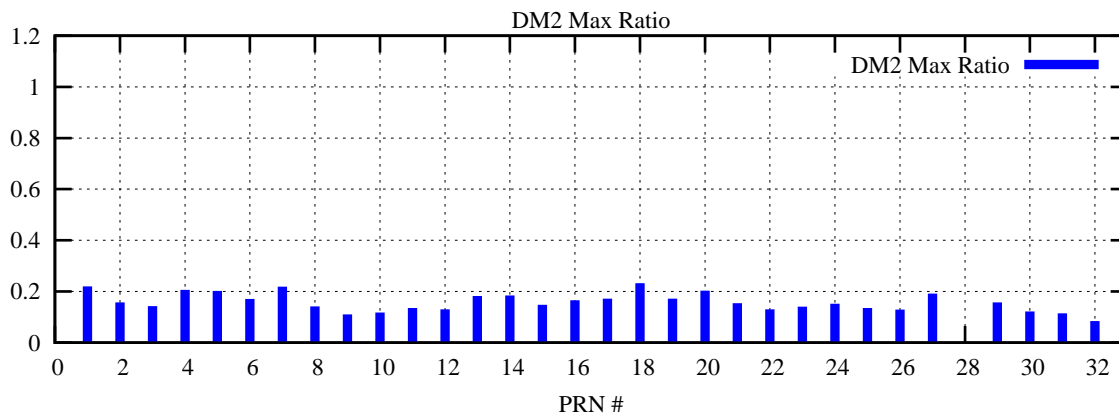

Ratio (PRN Bias/Threshold)

GpsWeek 2237 Day 5

Skinny (Type 0): PRN 8 22
Broad (Type 2): PRN 7 15 17 21 24