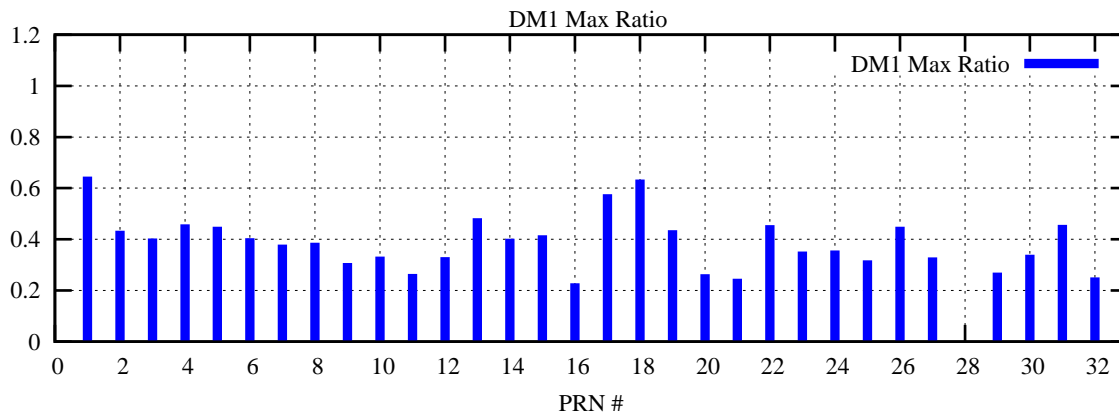

Ratio (PRN Bias/Threshold)

GpsWeek 2237 Day 5

Skinny (Type 0): PRN 8 22
Broad (Type 2): PRN 7 15 17 21 24