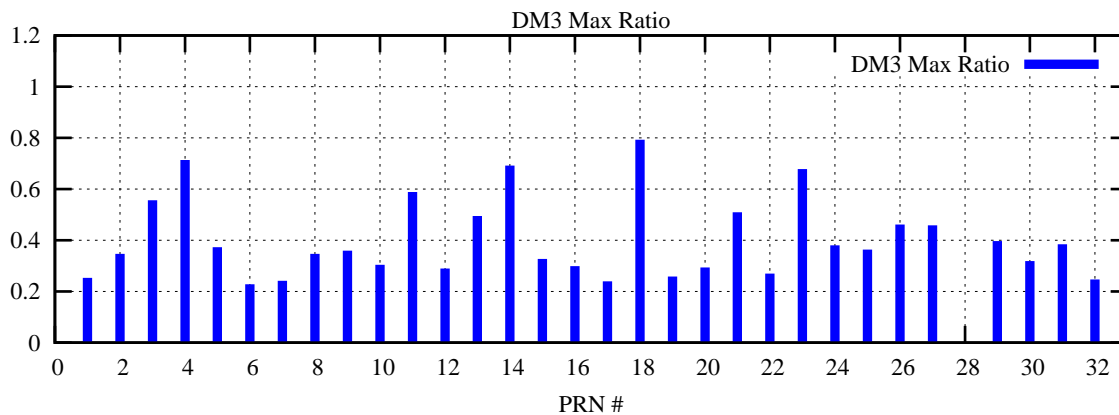

Ratio (PRN Bias/Threshold)

GpsWeek 2237 Day 5

Skinny (Type 0): PRN 8 22
Broad (Type 2): PRN 7 15 17 21 24