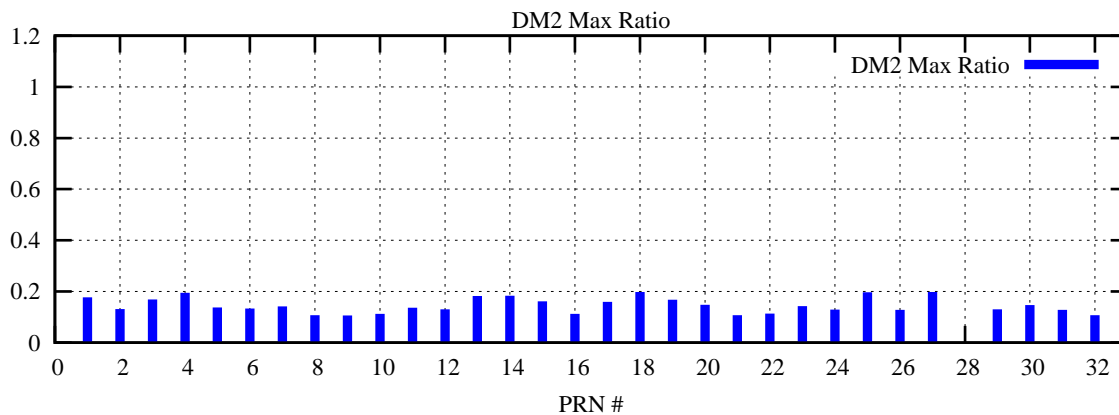

Ratio (PRN Bias/Threshold)

GpsWeek 2239 Day 6

Skinny (Type 0): PRN 8 22
Broad (Type 2): PRN 7 15 17 21 24