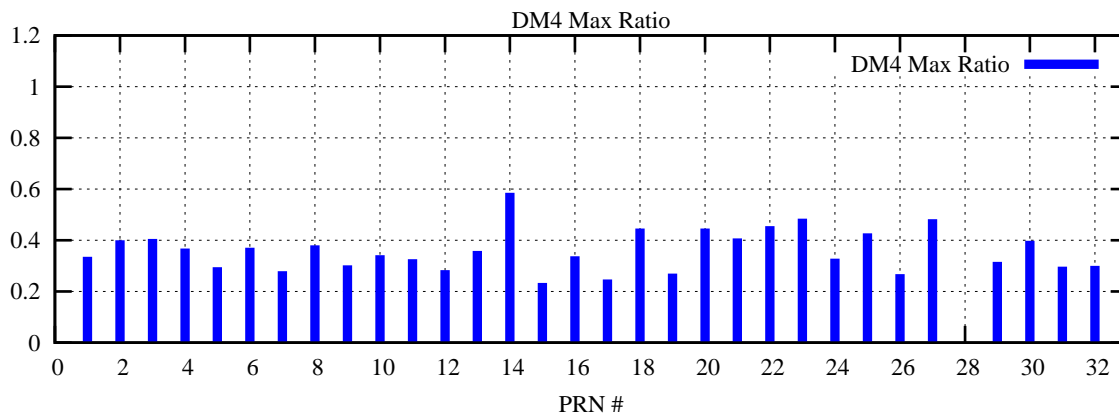

Ratio (PRN Bias/Threshold)

GpsWeek 2239 Day 6

Skinny (Type 0): PRN 8 22
Broad (Type 2): PRN 7 15 17 21 24