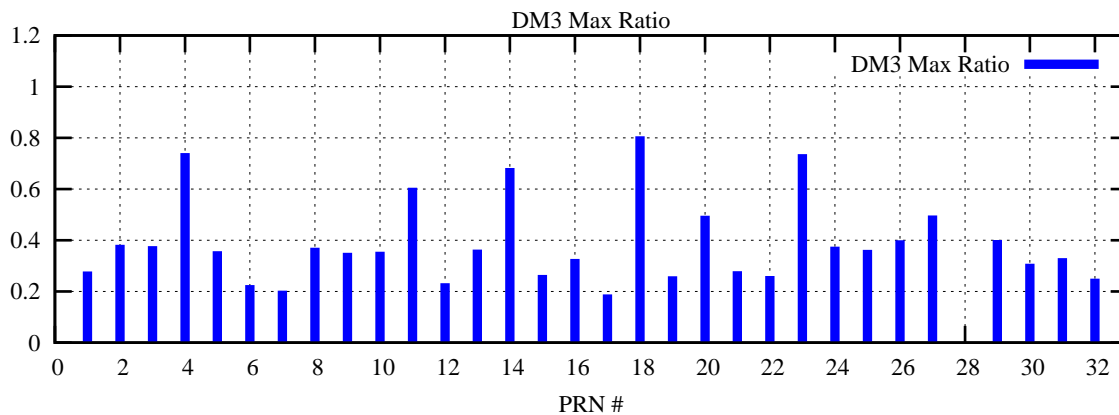

Ratio (PRN Bias/Threshold)

GpsWeek 2239 Day 6

Skinny (Type 0): PRN 8 22
Broad (Type 2): PRN 7 15 17 21 24