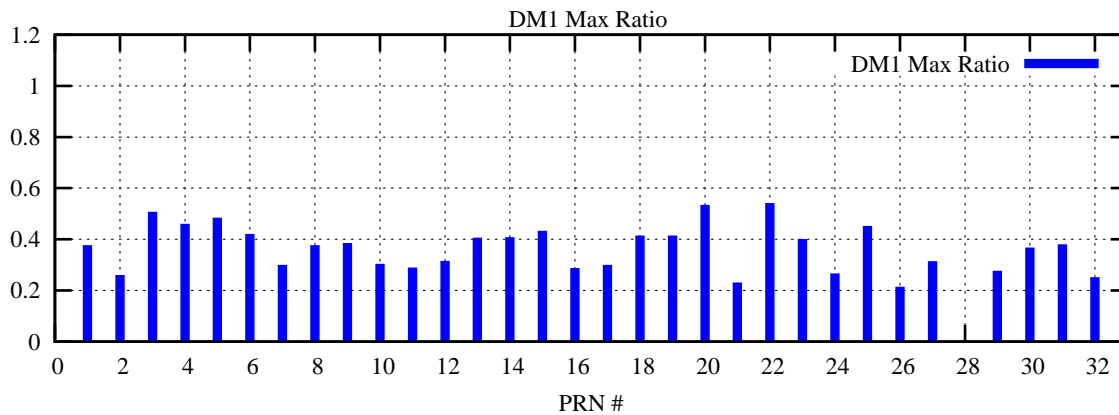

Ratio (PRN Bias/Threshold)

GpsWeek 2239 Day 6

Skinny (Type 0): PRN 8 22
Broad (Type 2): PRN 7 15 17 21 24