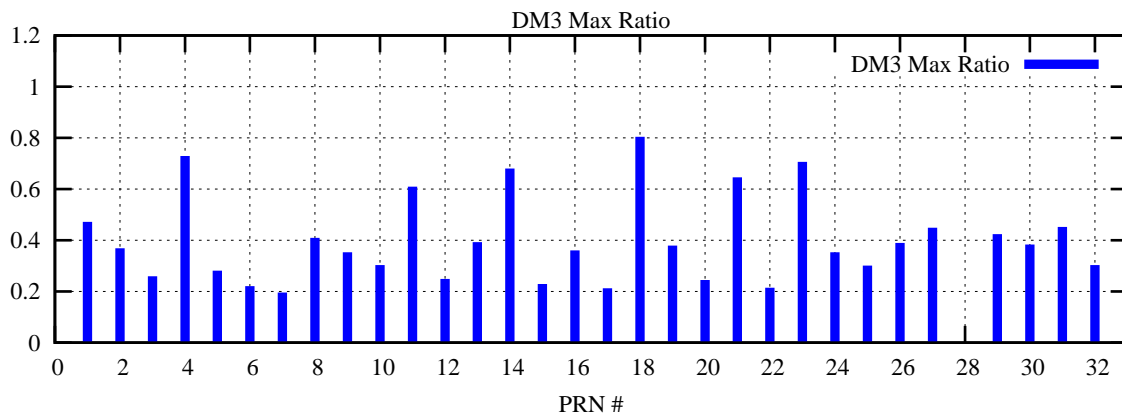

Ratio (PRN Bias/Threshold)

GpsWeek 2240 Day 1

Skinny (Type 0): PRN 8 22
Broad (Type 2): PRN 7 15 17 21 24