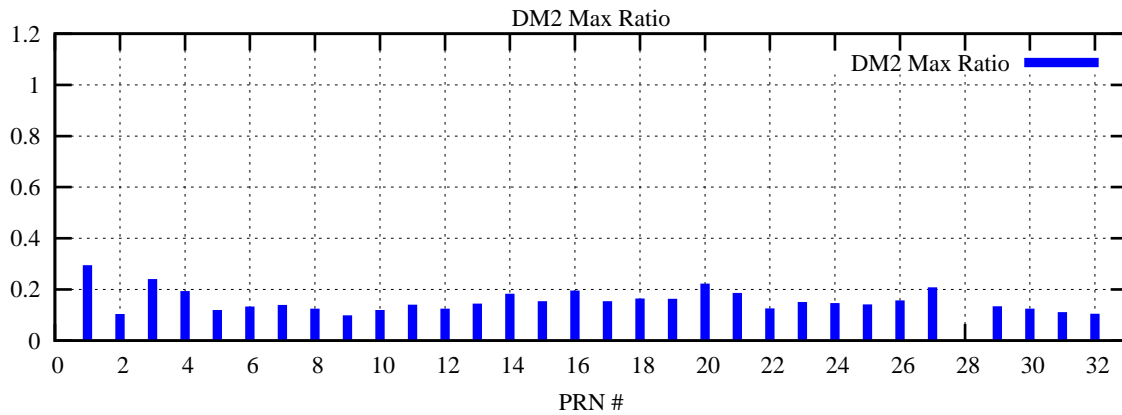

Ratio (PRN Bias/Threshold)

GpsWeek 2240 Day 1

Skinny (Type 0): PRN 8 22
Broad (Type 2): PRN 7 15 17 21 24