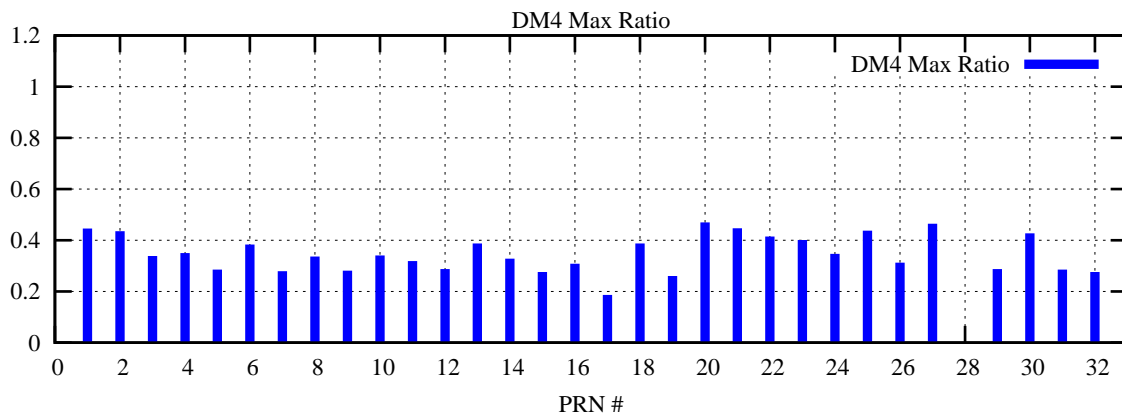

Ratio (PRN Bias/Threshold)

GpsWeek 2240 Day 1

Skinny (Type 0): PRN 8 22
Broad (Type 2): PRN 7 15 17 21 24