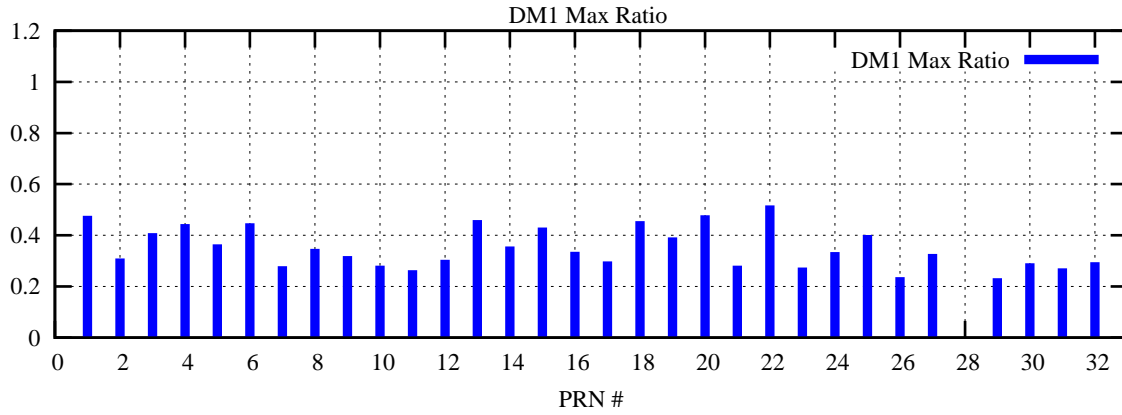

Ratio (PRN Bias/Threshold)

GpsWeek 2240 Day 1

Skinny (Type 0): PRN 8 22
Broad (Type 2): PRN 7 15 17 21 24