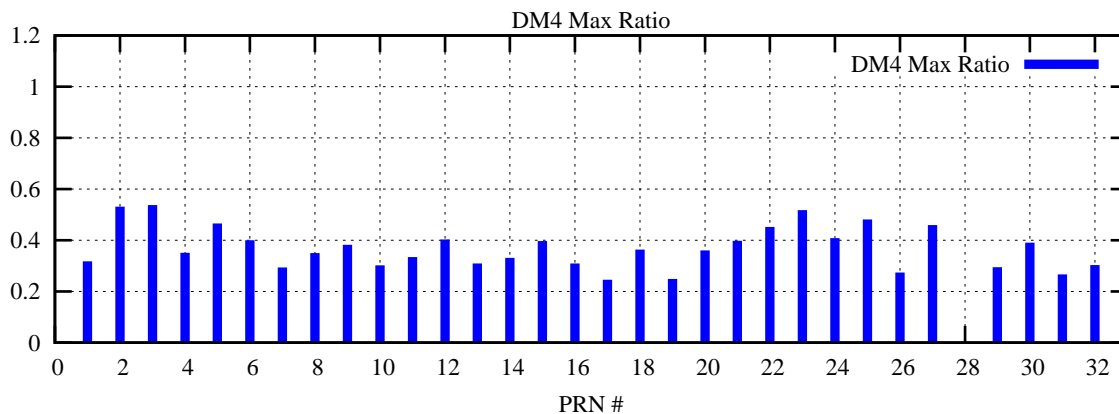

Ratio (PRN Bias/Threshold)

GpsWeek 2240 Day 6

Skinny (Type 0): PRN 8 22
Broad (Type 2): PRN 7 15 17 21 24