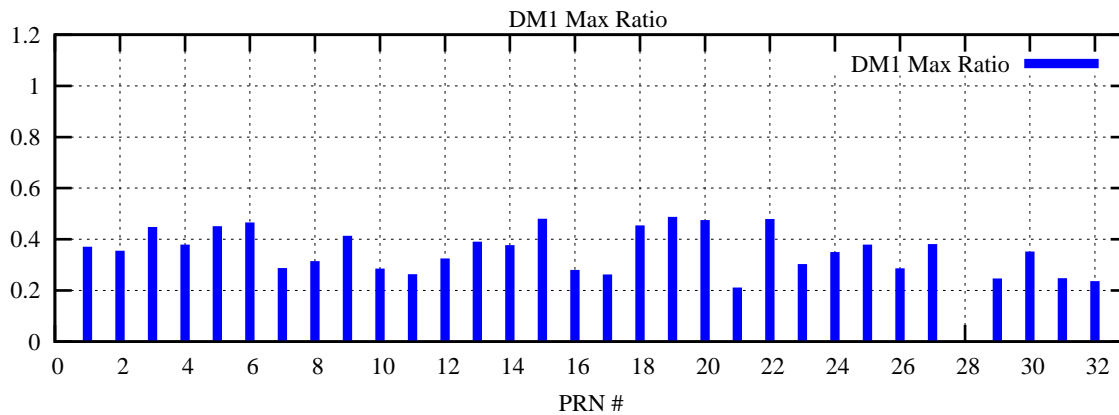

Ratio (PRN Bias/Threshold)

GpsWeek 2240 Day 6

Skinny (Type 0): PRN 8 22
Broad (Type 2): PRN 7 15 17 21 24