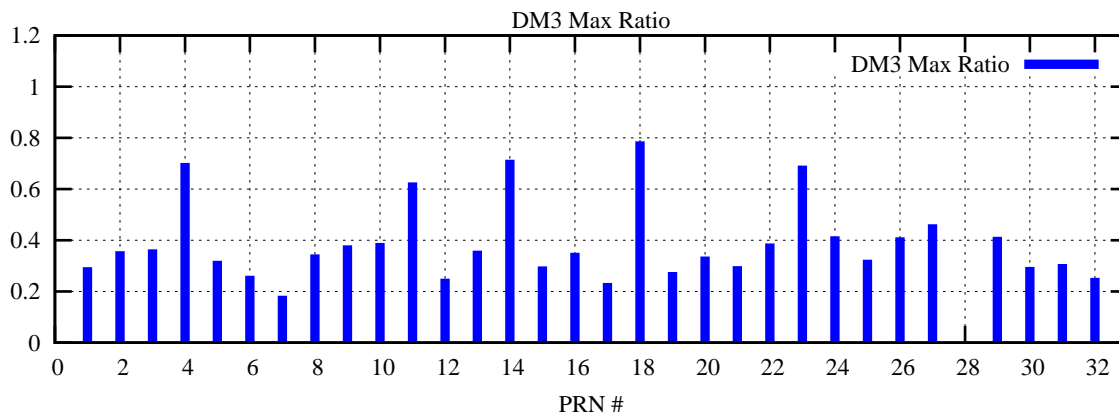

Ratio (PRN Bias/Threshold)

GpsWeek 2240 Day 6

Skinny (Type 0): PRN 8 22
Broad (Type 2): PRN 7 15 17 21 24