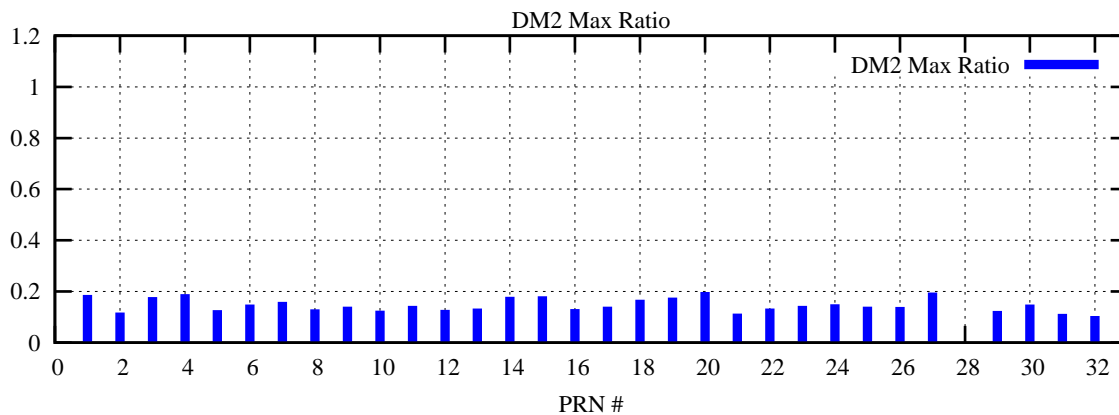

Ratio (PRN Bias/Threshold)

GpsWeek 2240 Day 6

Skinny (Type 0): PRN 8 22
Broad (Type 2): PRN 7 15 17 21 24