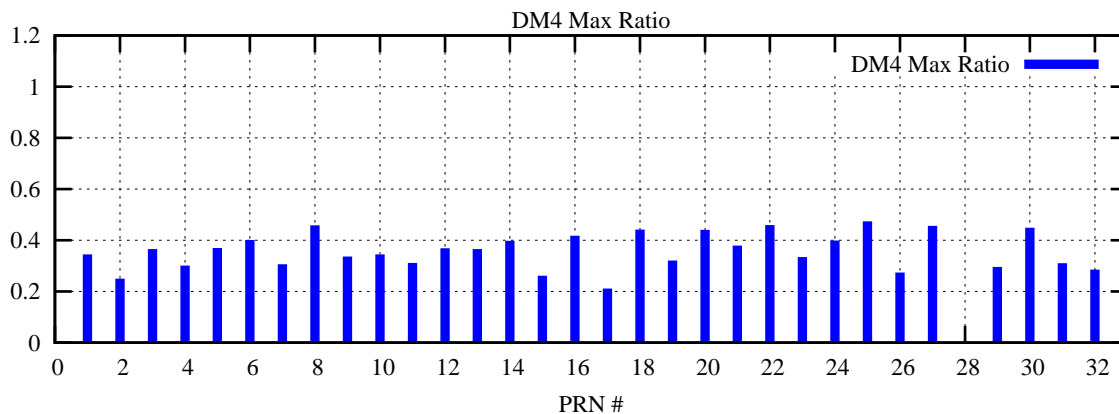

Ratio (PRN Bias/Threshold)

GpsWeek 2243 Day 0

Skinny (Type 0): PRN 8 22
Broad (Type 2): PRN 7 15 17 21 24