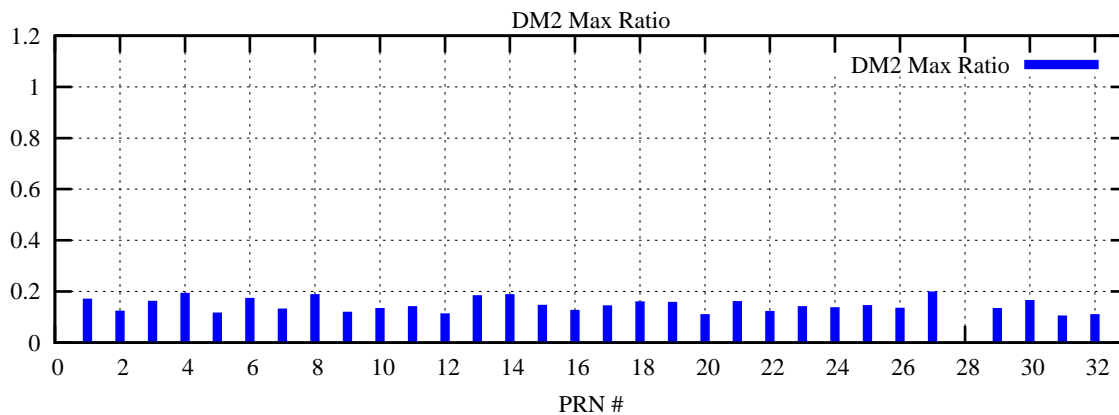

Ratio (PRN Bias/Threshold)

GpsWeek 2243 Day 0

Skinny (Type 0): PRN 8 22
Broad (Type 2): PRN 7 15 17 21 24