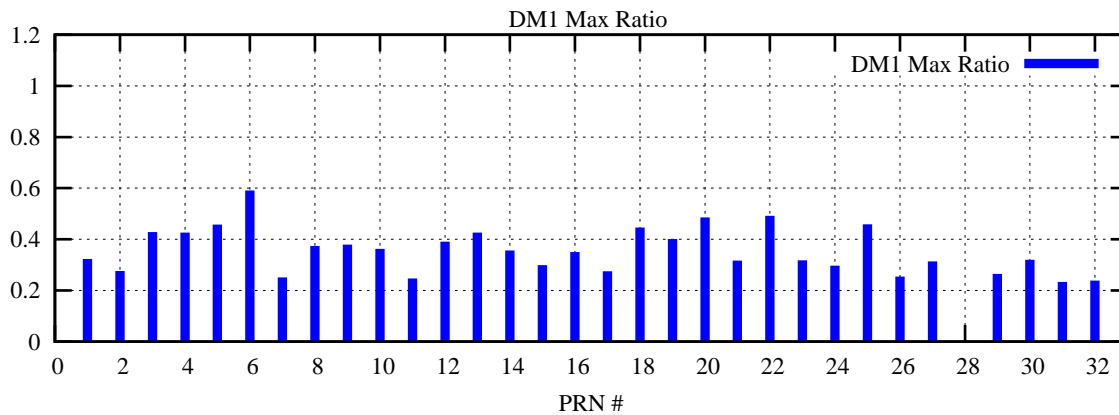

Ratio (PRN Bias/Threshold)

GpsWeek 2243 Day 0

Skinny (Type 0): PRN 8 22
Broad (Type 2): PRN 7 15 17 21 24