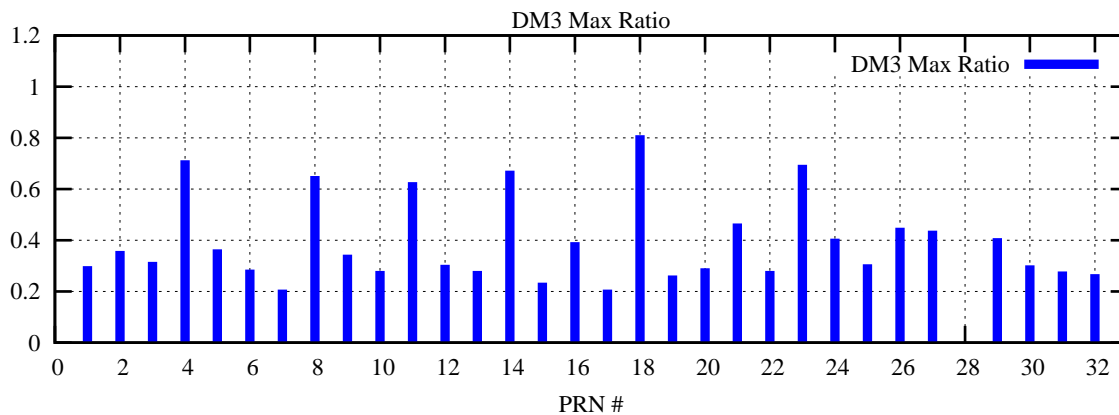

Ratio (PRN Bias/Threshold)

GpsWeek 2243 Day 0

Skinny (Type 0): PRN 8 22
Broad (Type 2): PRN 7 15 17 21 24