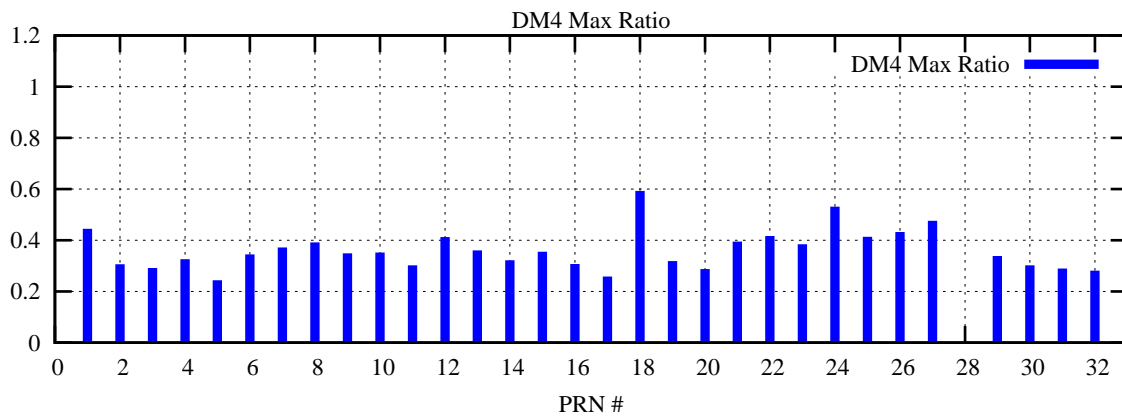

Ratio (PRN Bias/Threshold)

GpsWeek 2244 Day 0

Skinny (Type 0): PRN 8 22
Broad (Type 2): PRN 7 15 17 21 24