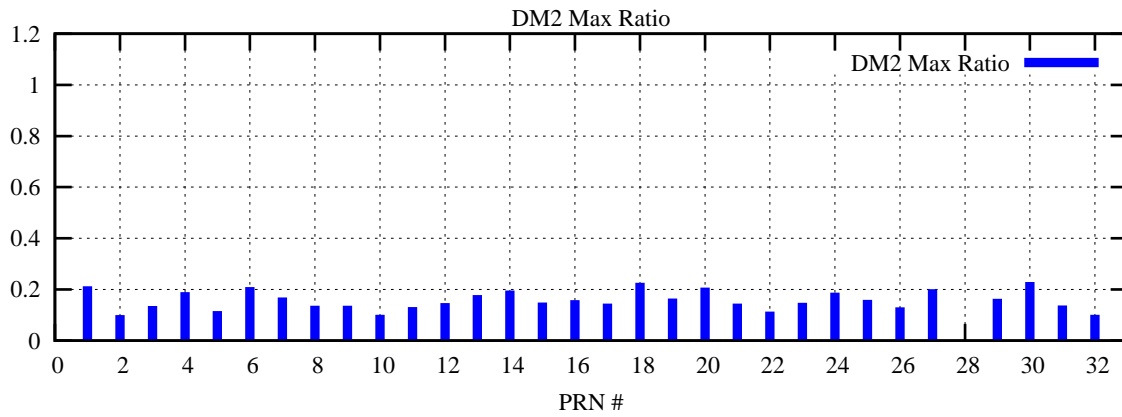

Ratio (PRN Bias/Threshold)

GpsWeek 2244 Day 0

Skinny (Type 0): PRN 8 22
Broad (Type 2): PRN 7 15 17 21 24