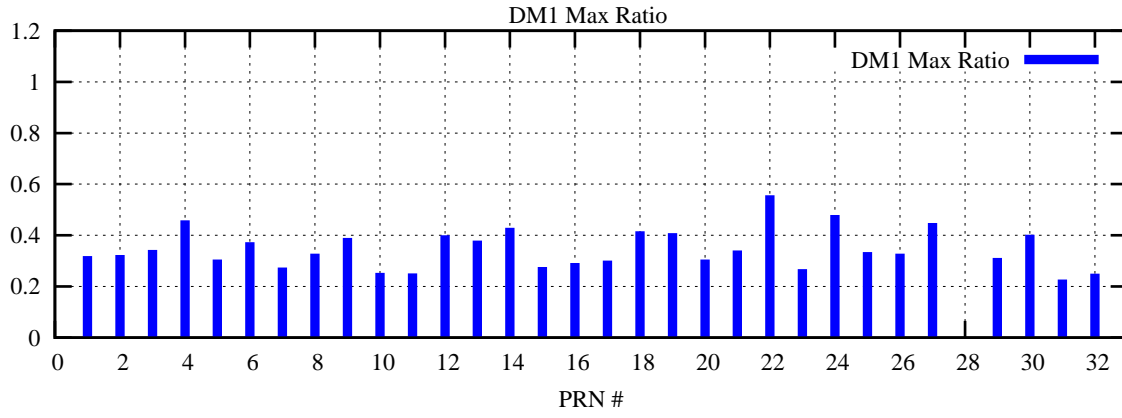

Ratio (PRN Bias/Threshold)

GpsWeek 2244 Day 0

Skinny (Type 0): PRN 8 22
Broad (Type 2): PRN 7 15 17 21 24