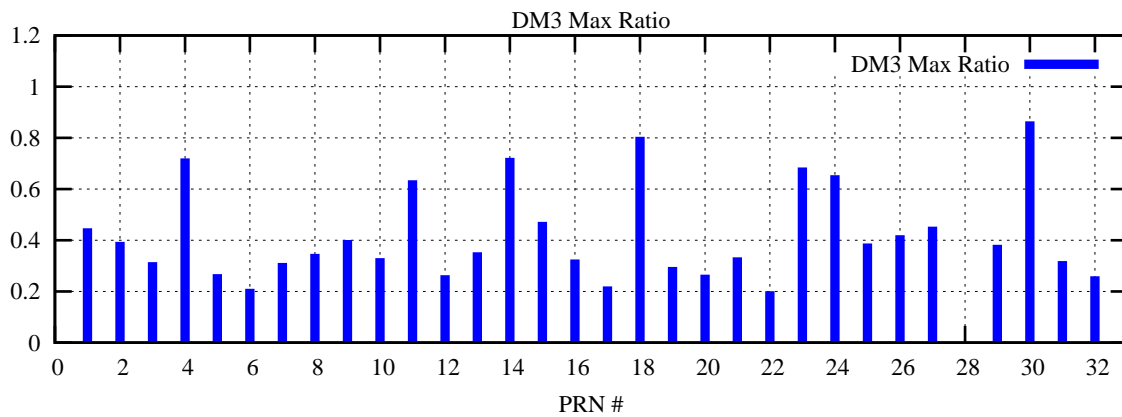

Ratio (PRN Bias/Threshold)

GpsWeek 2244 Day 0

Skinny (Type 0): PRN 8 22
Broad (Type 2): PRN 7 15 17 21 24