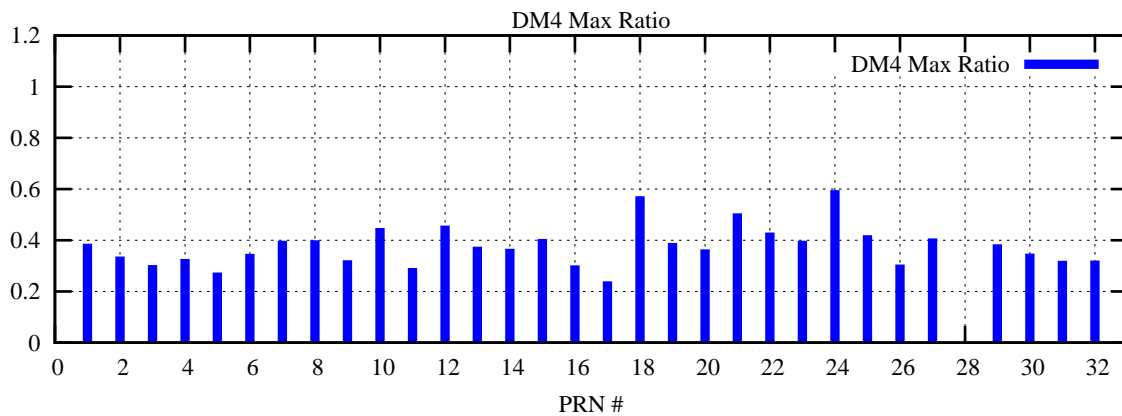

Ratio (PRN Bias/Threshold)

GpsWeek 2244 Day 3

Skinny (Type 0): PRN 8 22
Broad (Type 2): PRN 7 15 17 21 24