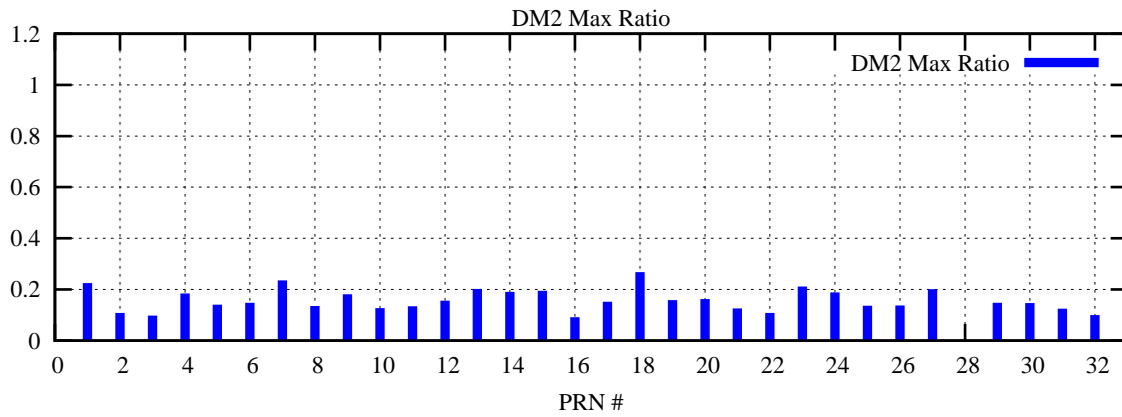

Ratio (PRN Bias/Threshold)

GpsWeek 2244 Day 3

Skinny (Type 0): PRN 8 22
Broad (Type 2): PRN 7 15 17 21 24