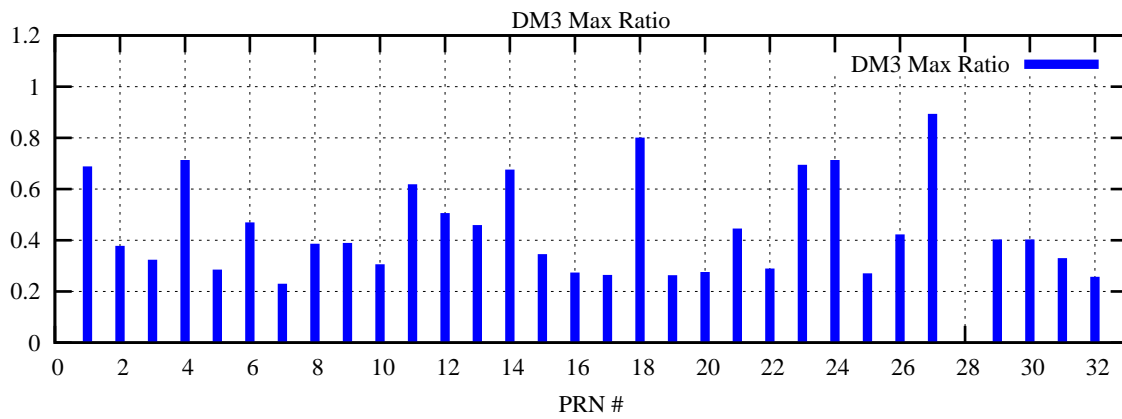

Ratio (PRN Bias/Threshold)

GpsWeek 2244 Day 3

Skinny (Type 0): PRN 8 22
Broad (Type 2): PRN 7 15 17 21 24