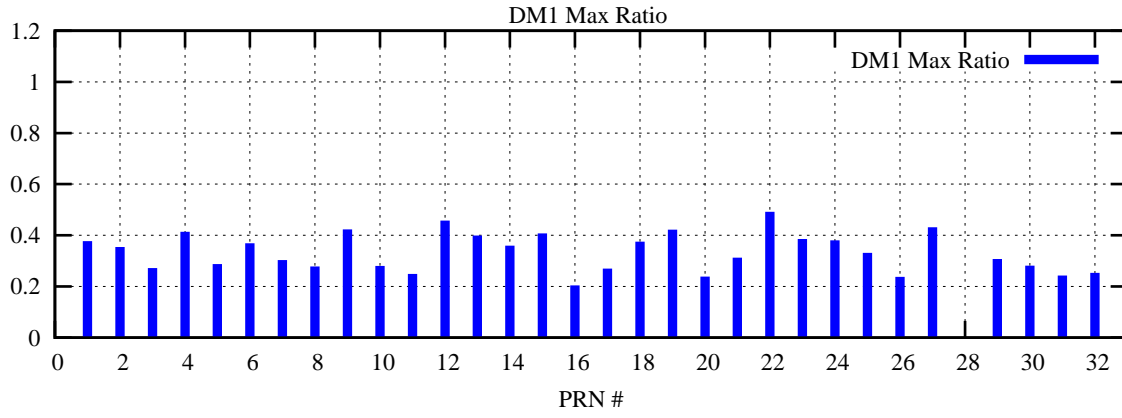

Ratio (PRN Bias/Threshold)

GpsWeek 2244 Day 3

Skinny (Type 0): PRN 8 22
Broad (Type 2): PRN 7 15 17 21 24