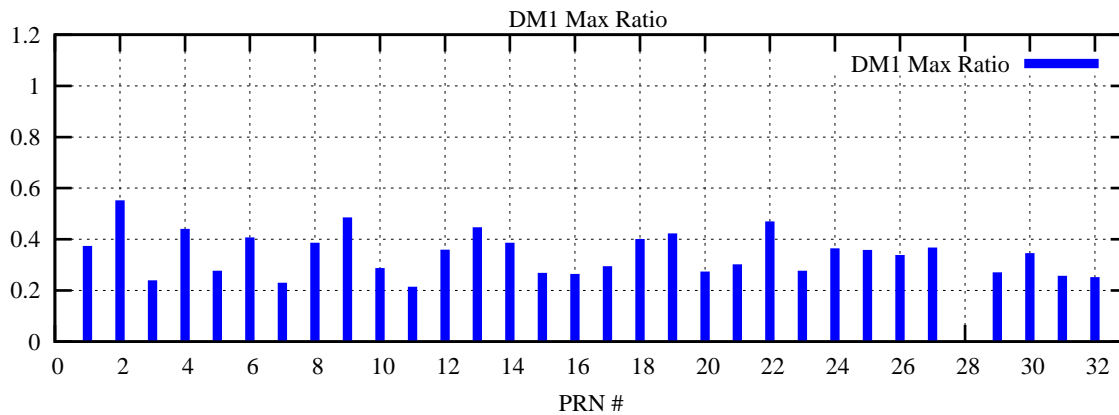

Ratio (PRN Bias/Threshold)

GpsWeek 2245 Day 0

Skinny (Type 0): PRN 8 22
Broad (Type 2): PRN 7 15 17 21 24