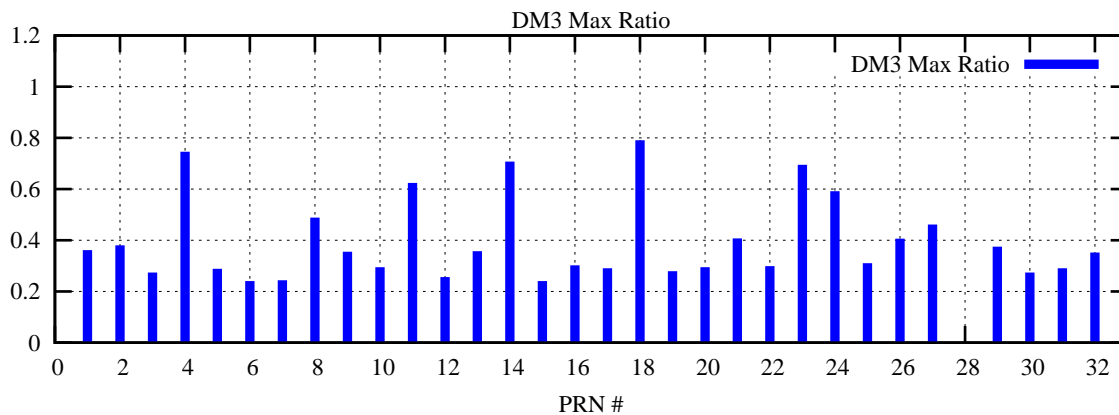

Ratio (PRN Bias/Threshold)

GpsWeek 2245 Day 0

Skinny (Type 0): PRN 8 22
Broad (Type 2): PRN 7 15 17 21 24