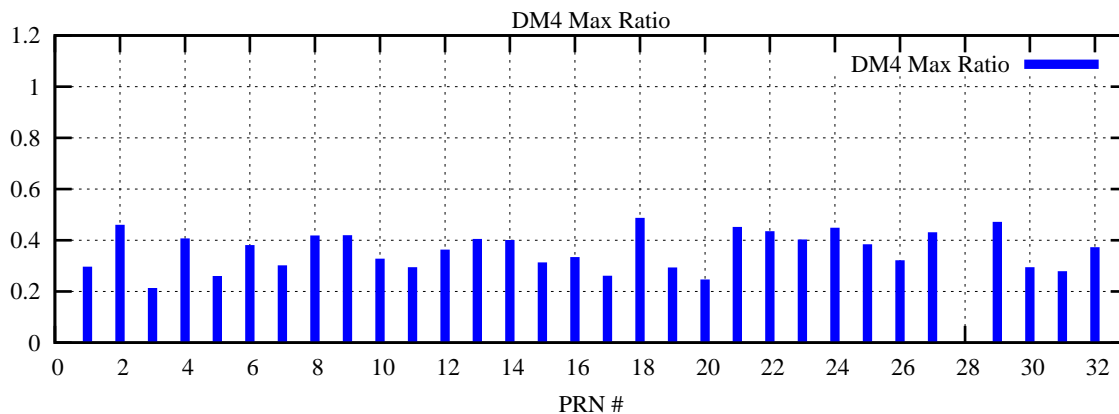

Ratio (PRN Bias/Threshold)

GpsWeek 2245 Day 0

Skinny (Type 0): PRN 8 22
Broad (Type 2): PRN 7 15 17 21 24