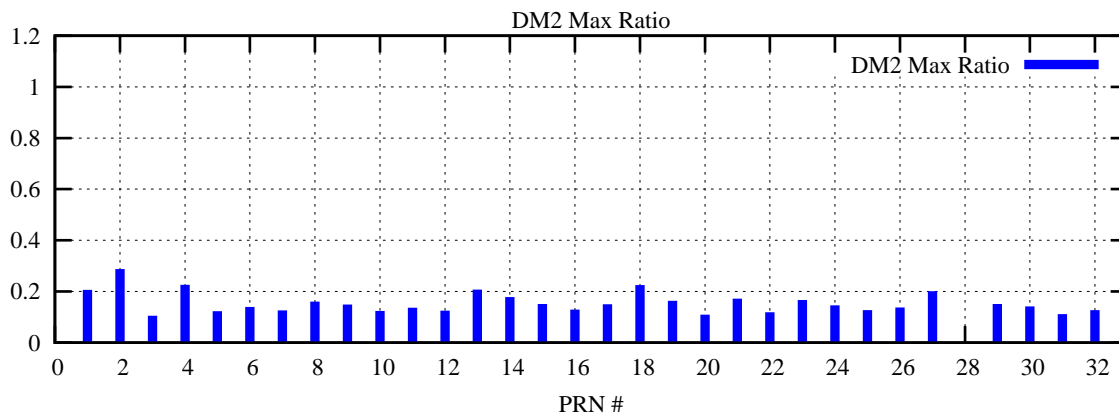

Ratio (PRN Bias/Threshold)

GpsWeek 2245 Day 0

Skinny (Type 0): PRN 8 22
Broad (Type 2): PRN 7 15 17 21 24