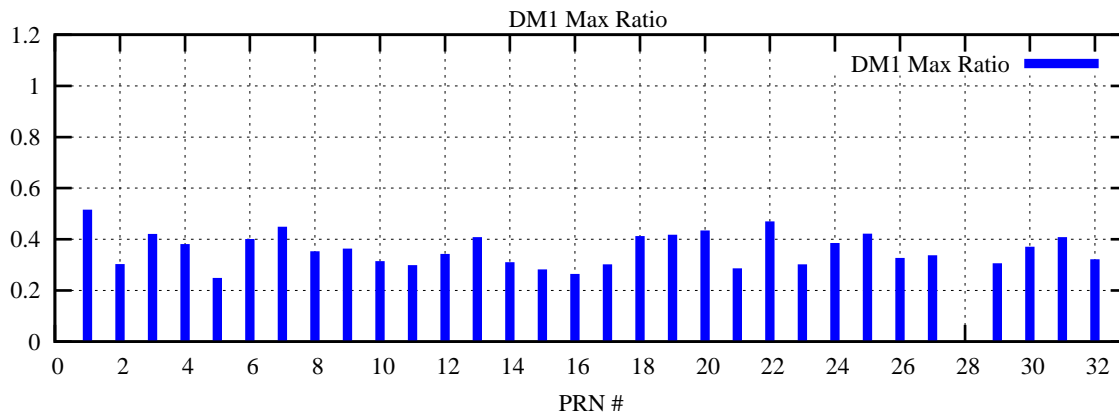

Ratio (PRN Bias/Threshold)

GpsWeek 2246 Day 0

Skinny (Type 0): PRN 8 22
Broad (Type 2): PRN 7 15 17 21 24