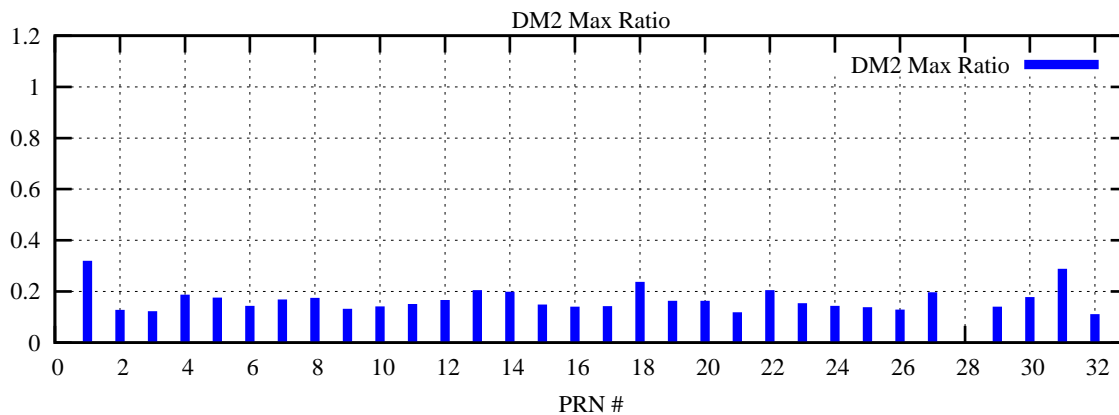

Ratio (PRN Bias/Threshold)

GpsWeek 2246 Day 0

Skinny (Type 0): PRN 8 22
Broad (Type 2): PRN 7 15 17 21 24