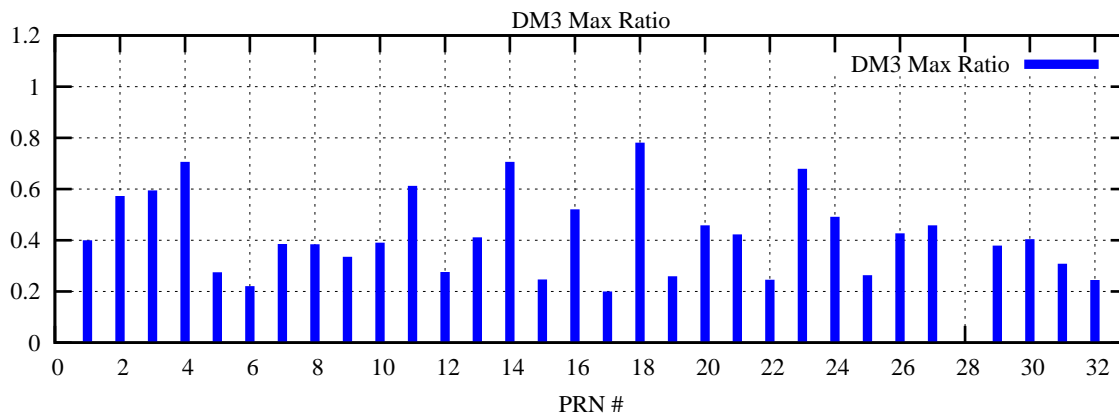

Ratio (PRN Bias/Threshold)

GpsWeek 2246 Day 0

Skinny (Type 0): PRN 8 22
Broad (Type 2): PRN 7 15 17 21 24