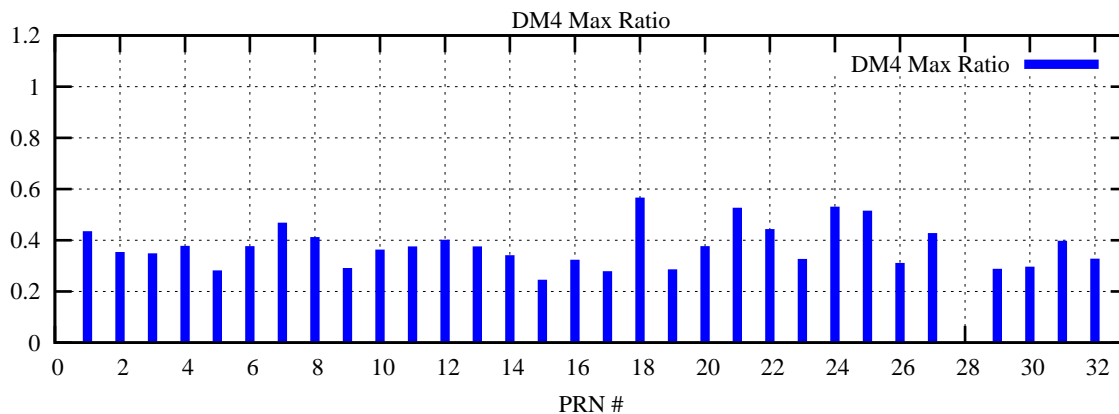

Ratio (PRN Bias/Threshold)

GpsWeek 2246 Day 0

Skinny (Type 0): PRN 8 22
Broad (Type 2): PRN 7 15 17 21 24