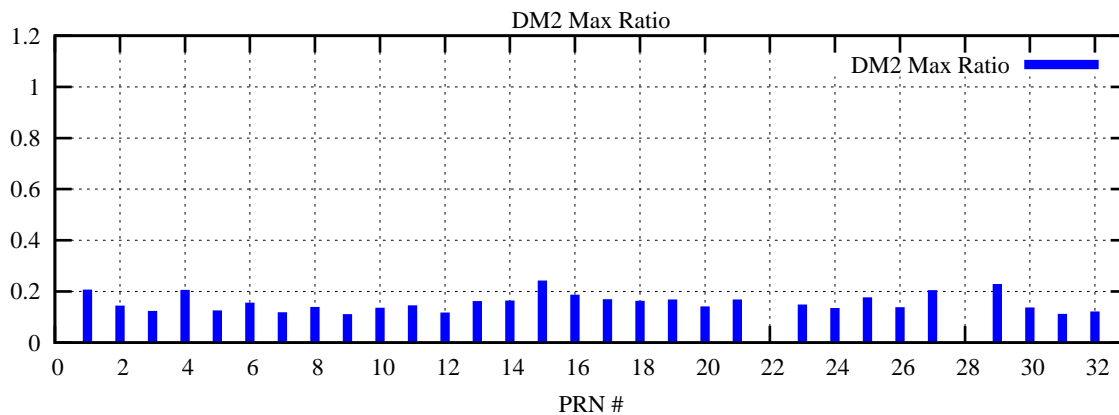

Ratio (PRN Bias/Threshold)

GpsWeek 2248 Day 6

Skinny (Type 0): PRN 8 22  
Broad (Type 2): PRN 7 15 17 21 24