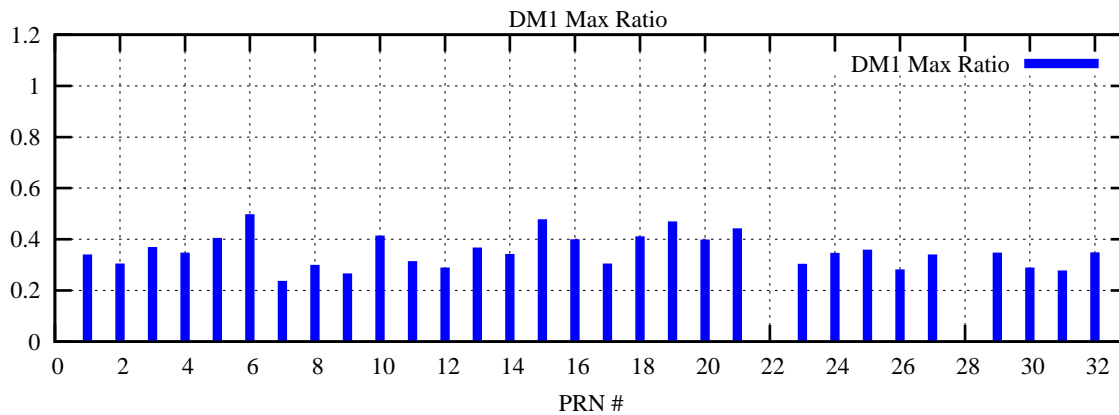

Ratio (PRN Bias/Threshold)

GpsWeek 2248 Day 6

Skinny (Type 0): PRN 8 22  
Broad (Type 2): PRN 7 15 17 21 24