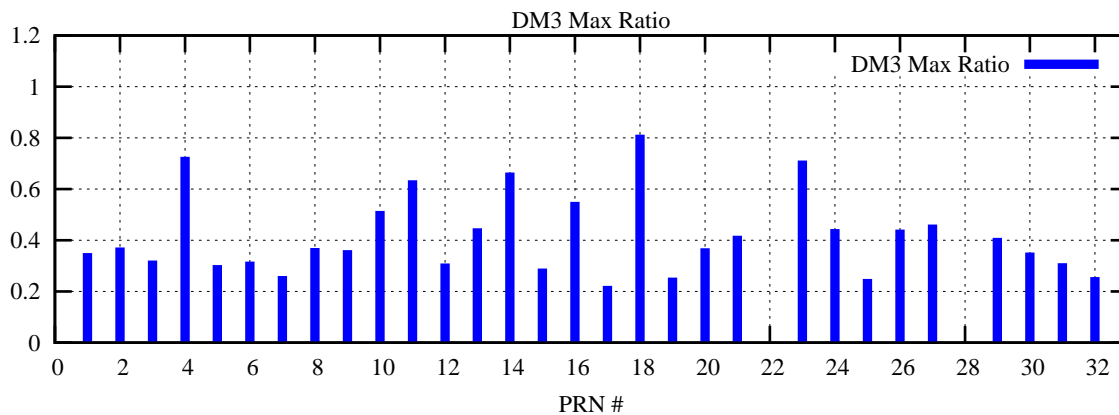

Ratio (PRN Bias/Threshold)

GpsWeek 2248 Day 6

Skinny (Type 0): PRN 8 22  
Broad (Type 2): PRN 7 15 17 21 24