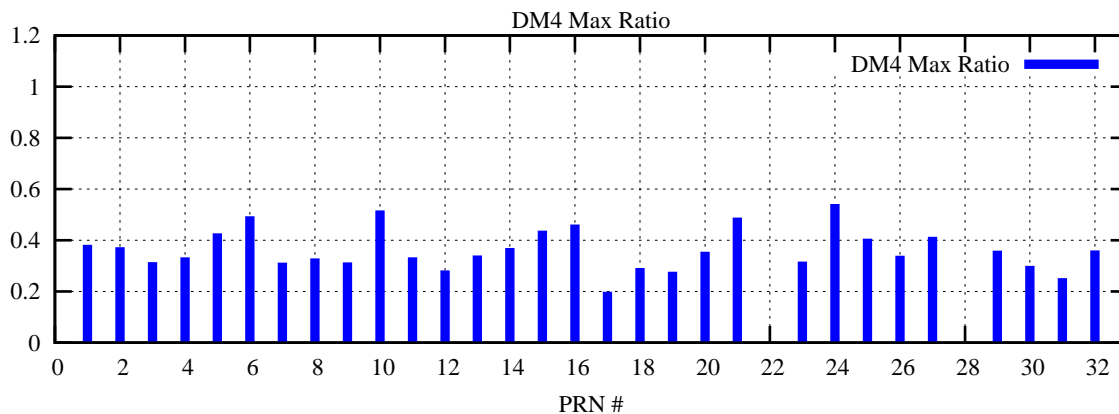

Ratio (PRN Bias/Threshold)

GpsWeek 2248 Day 6

Skinny (Type 0): PRN 8 22  
Broad (Type 2): PRN 7 15 17 21 24