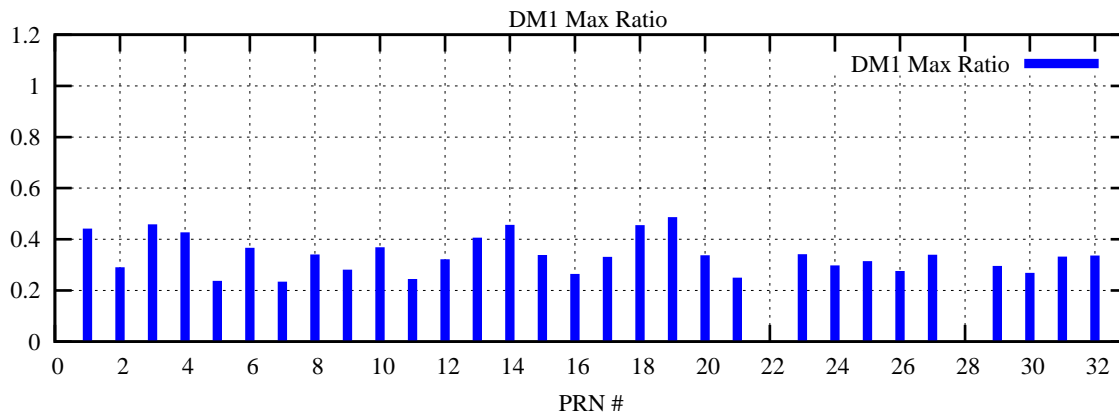

Ratio (PRN Bias/Threshold)

GpsWeek 2249 Day 0

Skinny (Type 0): PRN 8 22  
Broad (Type 2): PRN 7 15 17 21 24