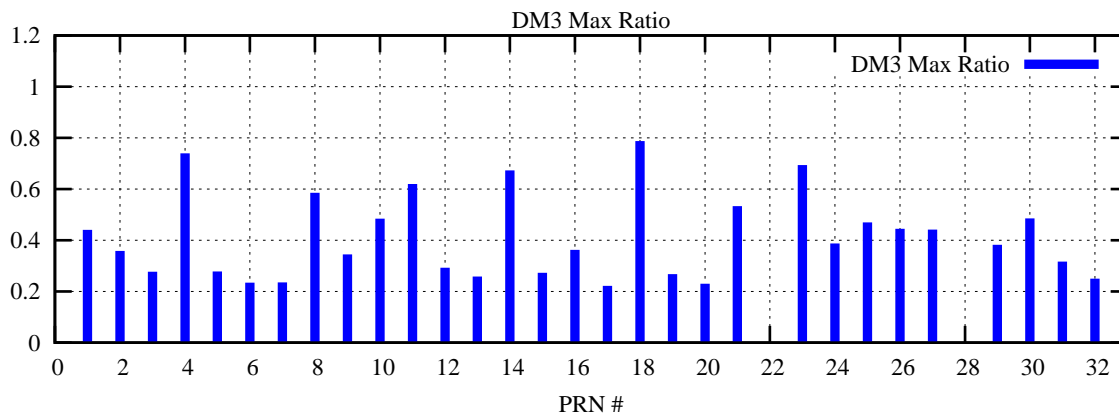

Ratio (PRN Bias/Threshold)

GpsWeek 2249 Day 0

Skinny (Type 0): PRN 8 22  
Broad (Type 2): PRN 7 15 17 21 24