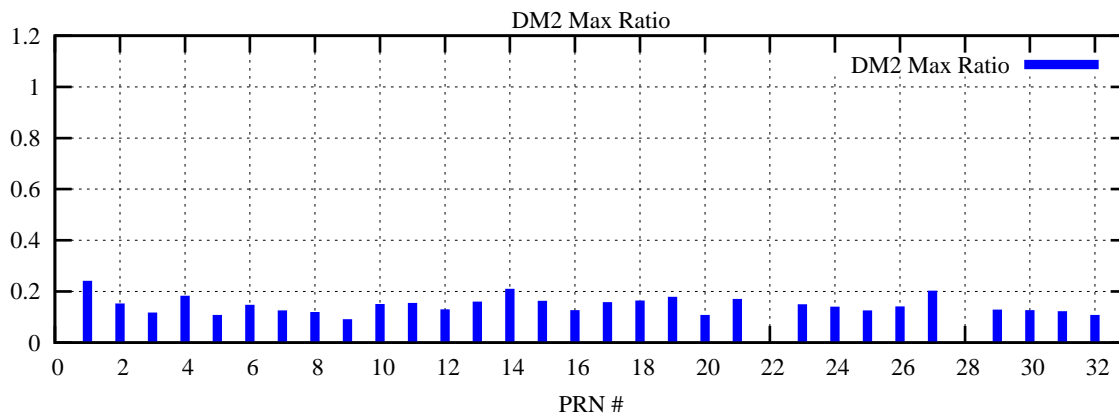

Ratio (PRN Bias/Threshold)

GpsWeek 2249 Day 0

Skinny (Type 0): PRN 8 22  
Broad (Type 2): PRN 7 15 17 21 24