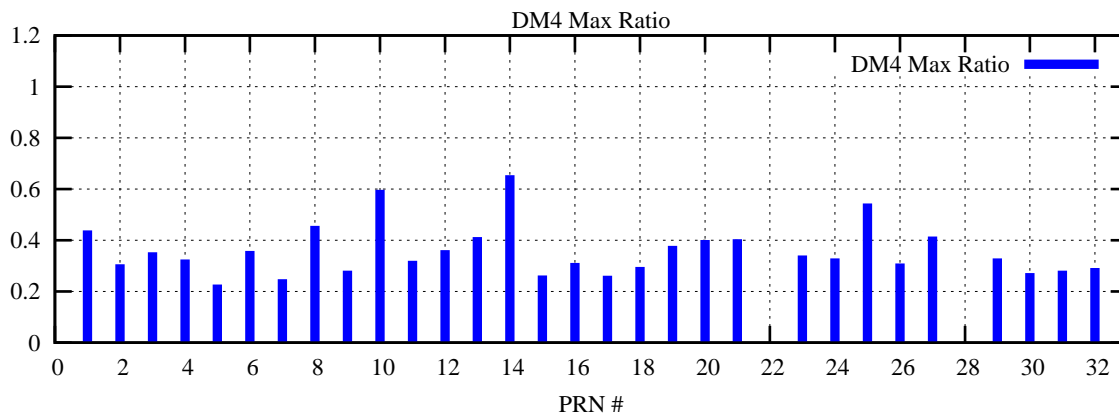

Ratio (PRN Bias/Threshold)

GpsWeek 2249 Day 0

Skinny (Type 0): PRN 8 22  
Broad (Type 2): PRN 7 15 17 21 24