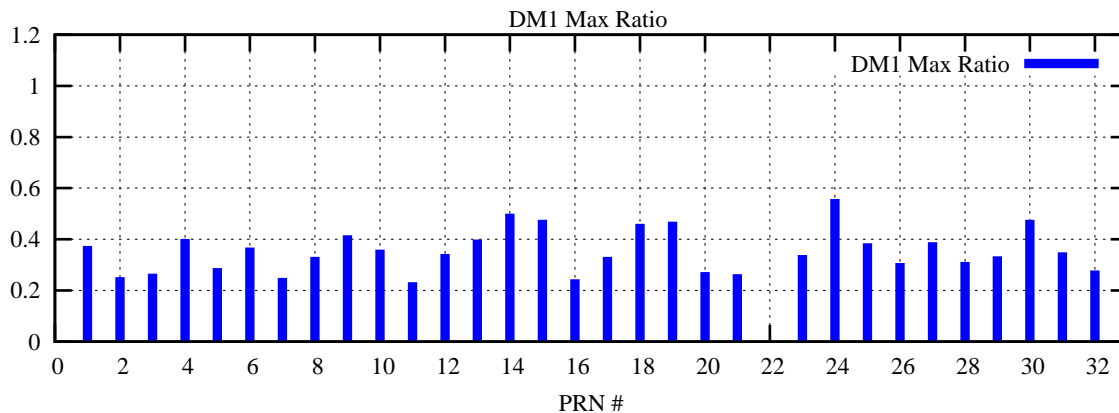

Ratio (PRN Bias/Threshold)

GpsWeek 2249 Day 6

Skinny (Type 0): PRN 8 22
Broad (Type 2): PRN 7 15 17 21 24