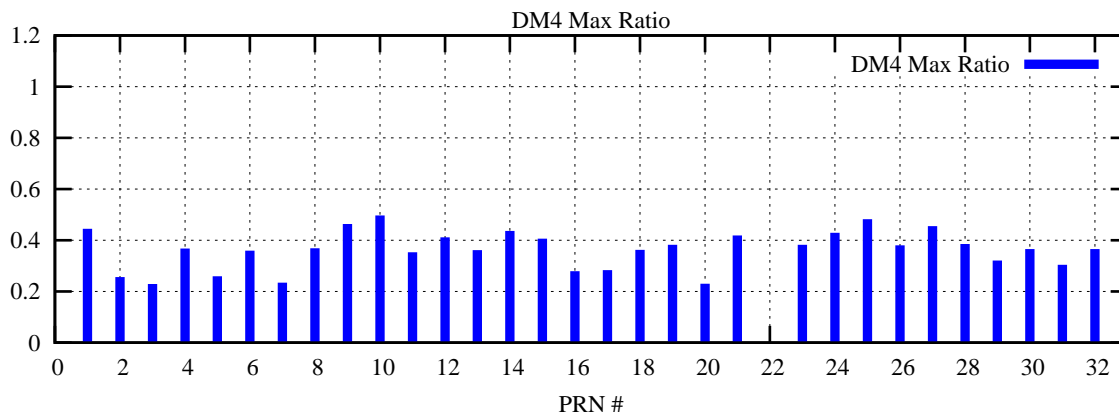

Ratio (PRN Bias/Threshold)

GpsWeek 2249 Day 6

Skinny (Type 0): PRN 8 22
Broad (Type 2): PRN 7 15 17 21 24