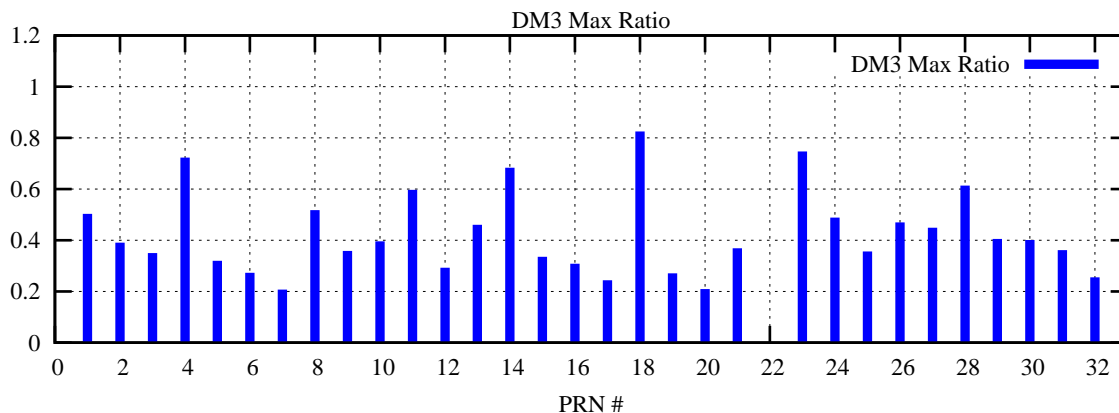

Ratio (PRN Bias/Threshold)

GpsWeek 2249 Day 6

Skinny (Type 0): PRN 8 22
Broad (Type 2): PRN 7 15 17 21 24