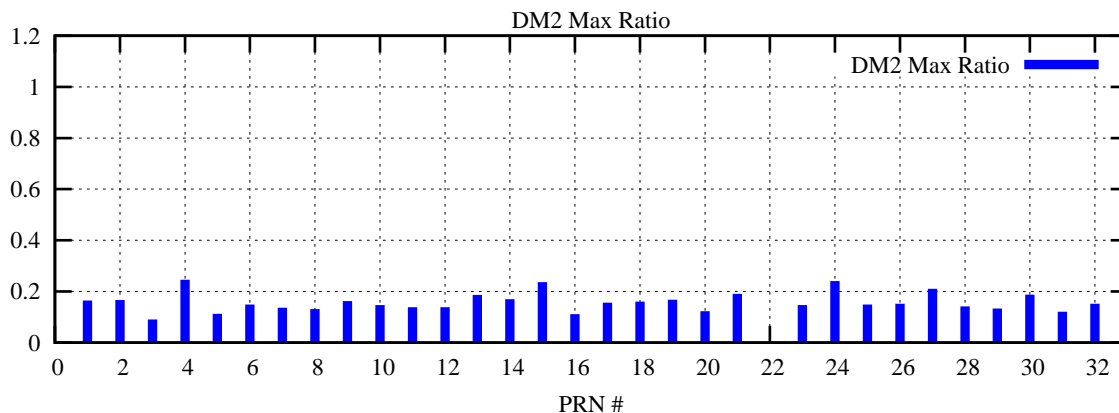

Ratio (PRN Bias/Threshold)

GpsWeek 2249 Day 6

Skinny (Type 0): PRN 8 22
Broad (Type 2): PRN 7 15 17 21 24