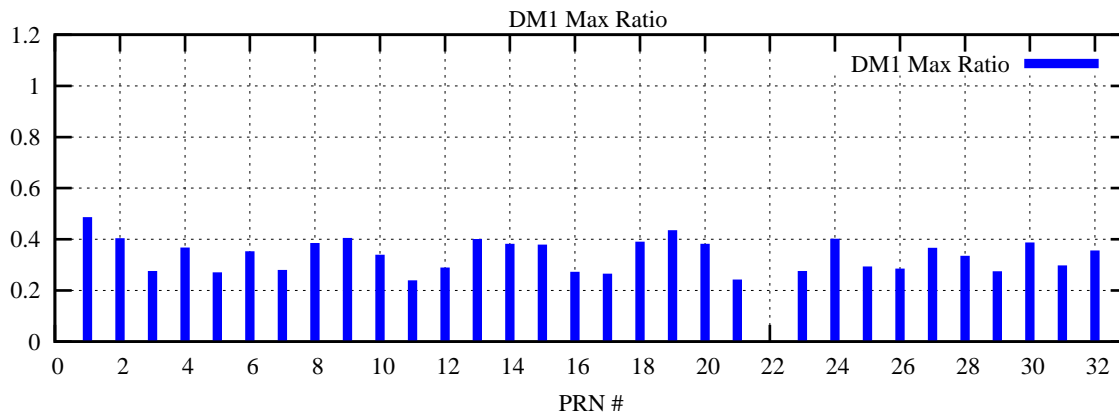

Ratio (PRN Bias/Threshold)

GpsWeek 2251 Day 0

Skinny (Type 0): PRN 8 22
Broad (Type 2): PRN 7 15 17 21 24