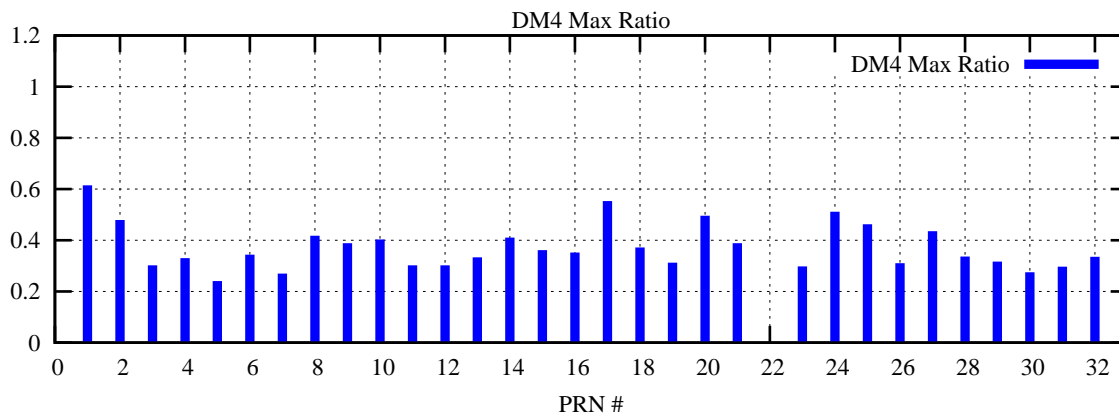

Ratio (PRN Bias/Threshold)

GpsWeek 2251 Day 0

Skinny (Type 0): PRN 8 22
Broad (Type 2): PRN 7 15 17 21 24