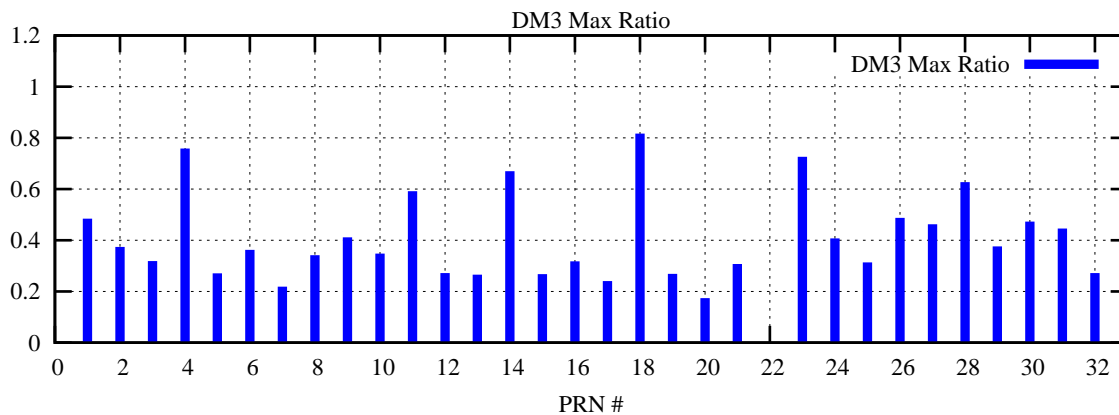

Ratio (PRN Bias/Threshold)

GpsWeek 2251 Day 0

Skinny (Type 0): PRN 8 22
Broad (Type 2): PRN 7 15 17 21 24