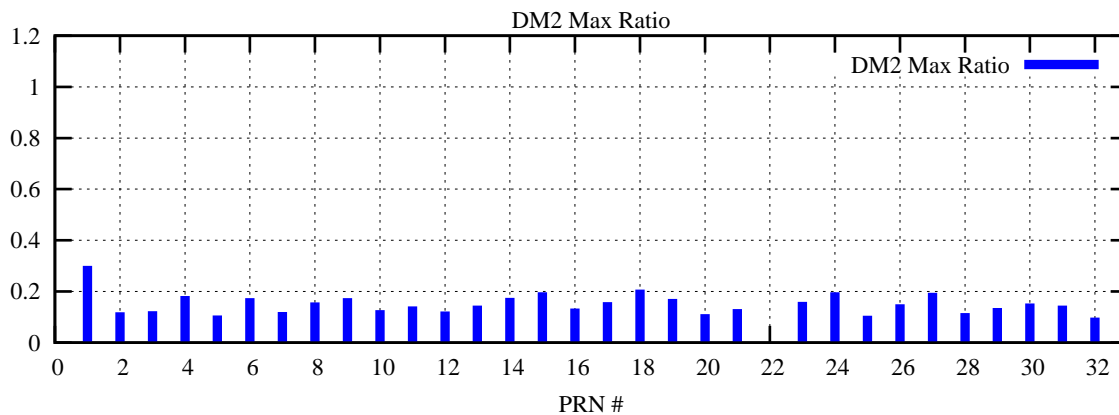

Ratio (PRN Bias/Threshold)

GpsWeek 2251 Day 0

Skinny (Type 0): PRN 8 22
Broad (Type 2): PRN 7 15 17 21 24