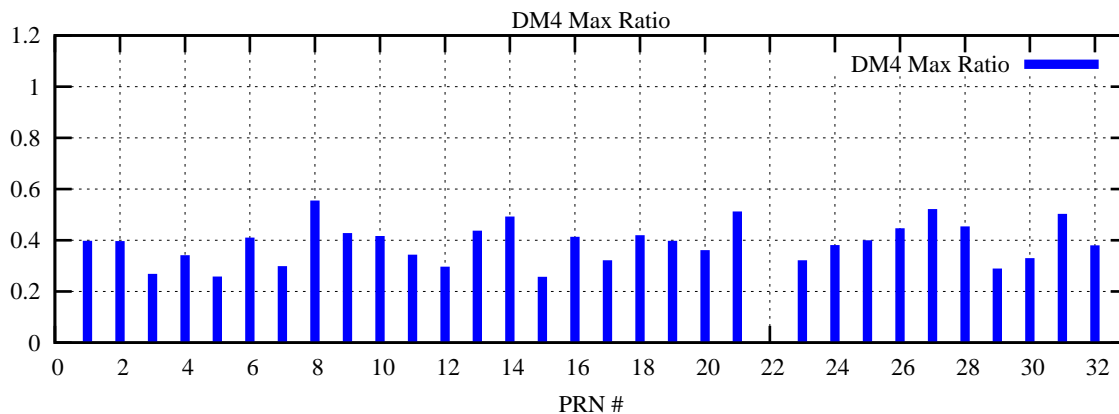

Ratio (PRN Bias/Threshold)

GpsWeek 2251 Day 1

Skinny (Type 0): PRN 8 22
Broad (Type 2): PRN 7 15 17 21 24