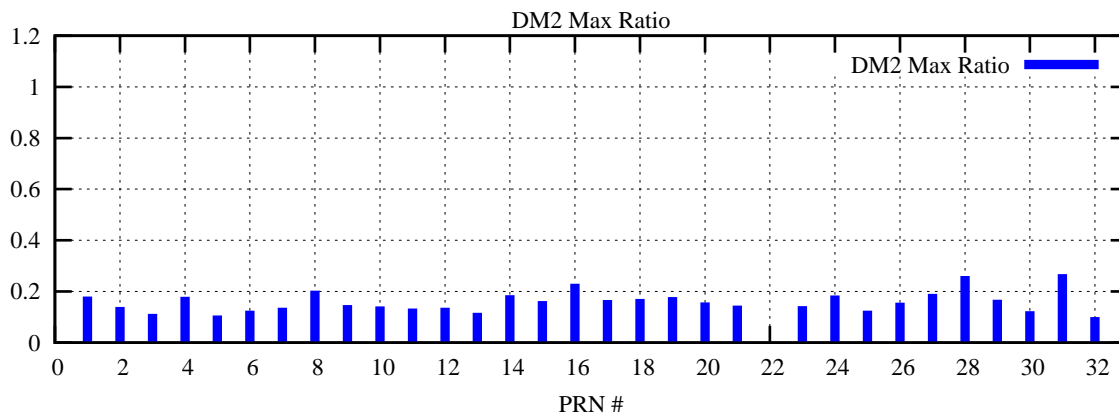

Ratio (PRN Bias/Threshold)

GpsWeek 2251 Day 1

Skinny (Type 0): PRN 8 22
Broad (Type 2): PRN 7 15 17 21 24