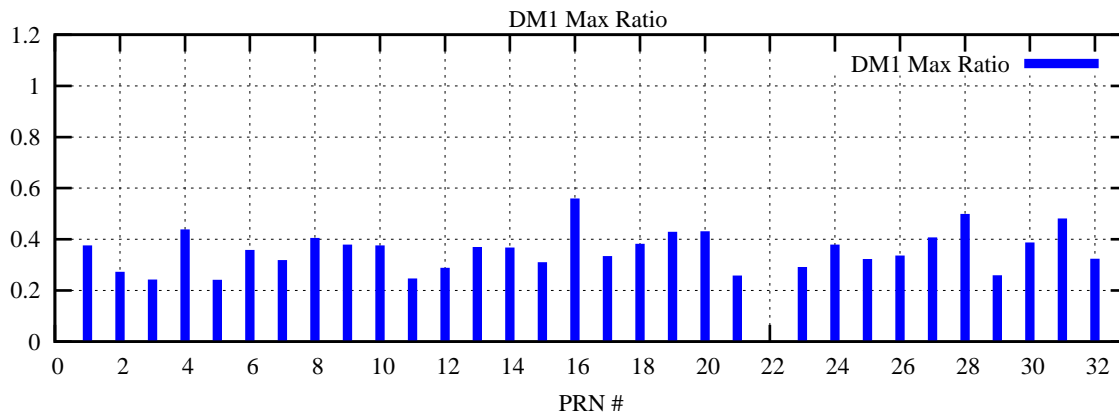

Ratio (PRN Bias/Threshold)

GpsWeek 2251 Day 1

Skinny (Type 0): PRN 8 22
Broad (Type 2): PRN 7 15 17 21 24