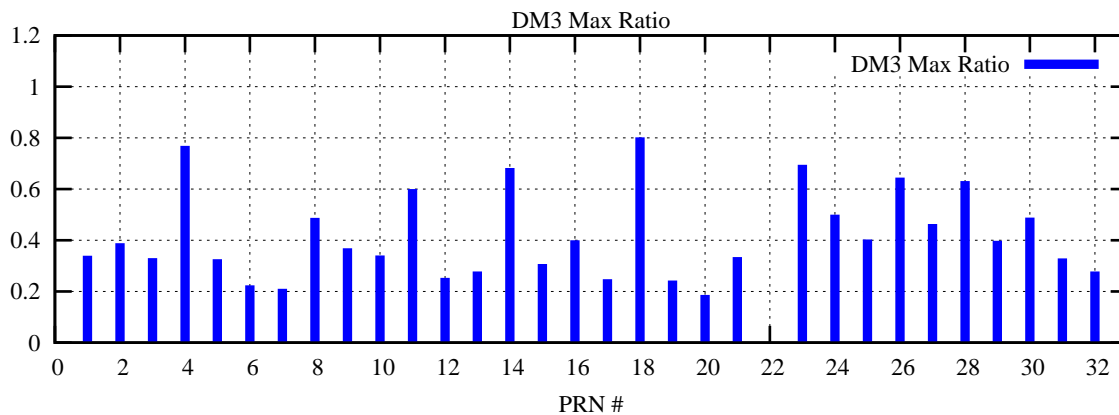

Ratio (PRN Bias/Threshold)

GpsWeek 2251 Day 1

Skinny (Type 0): PRN 8 22
Broad (Type 2): PRN 7 15 17 21 24