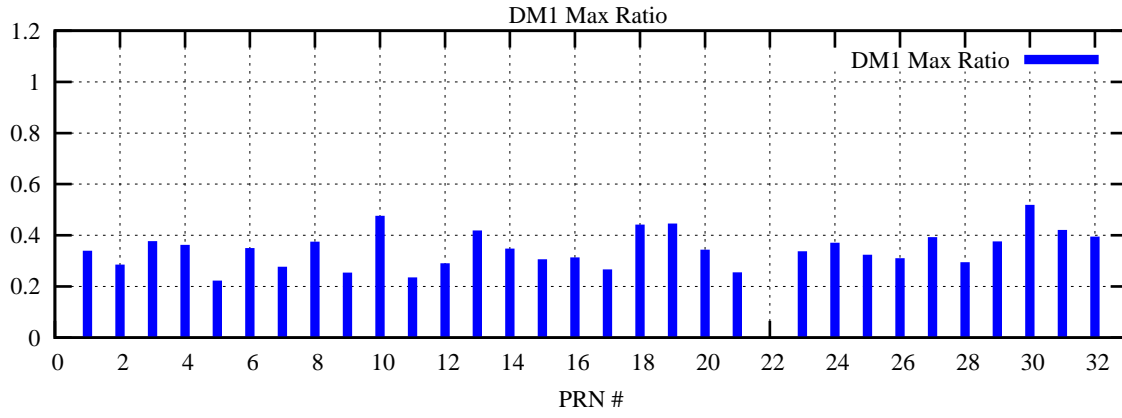

Ratio (PRN Bias/Threshold)

GpsWeek 2251 Day 3

Skinny (Type 0): PRN 8 22  
Broad (Type 2): PRN 7 15 17 21 24