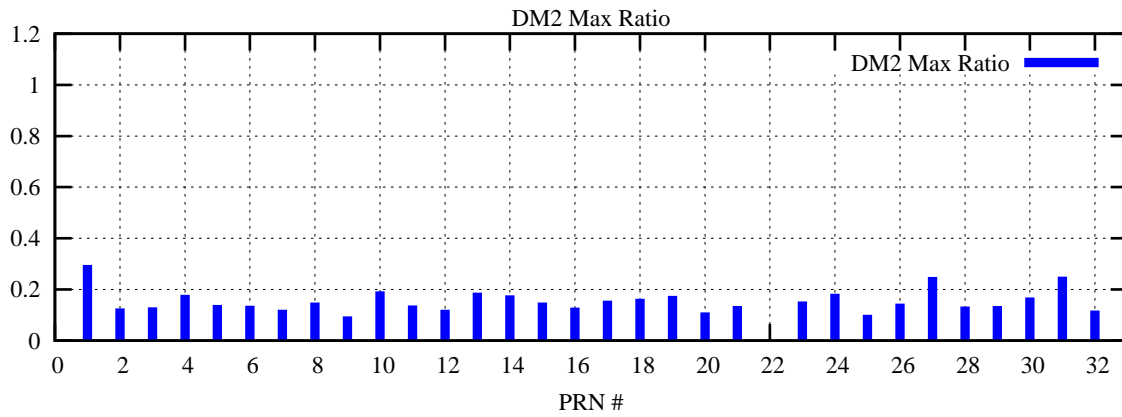

Ratio (PRN Bias/Threshold)

GpsWeek 2251 Day 3

Skinny (Type 0): PRN 8 22  
Broad (Type 2): PRN 7 15 17 21 24