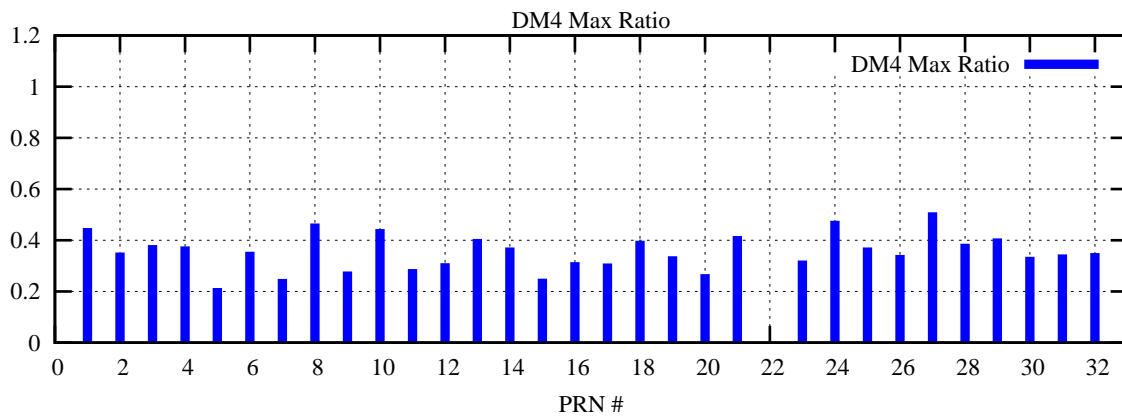

Ratio (PRN Bias/Threshold)

GpsWeek 2251 Day 3

Skinny (Type 0): PRN 8 22  
Broad (Type 2): PRN 7 15 17 21 24