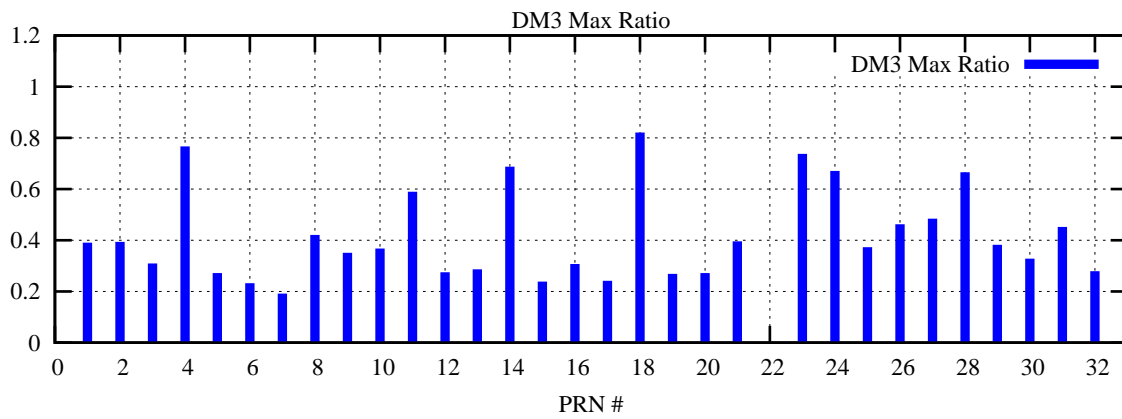

Ratio (PRN Bias/Threshold)

GpsWeek 2251 Day 3

Skinny (Type 0): PRN 8 22  
Broad (Type 2): PRN 7 15 17 21 24