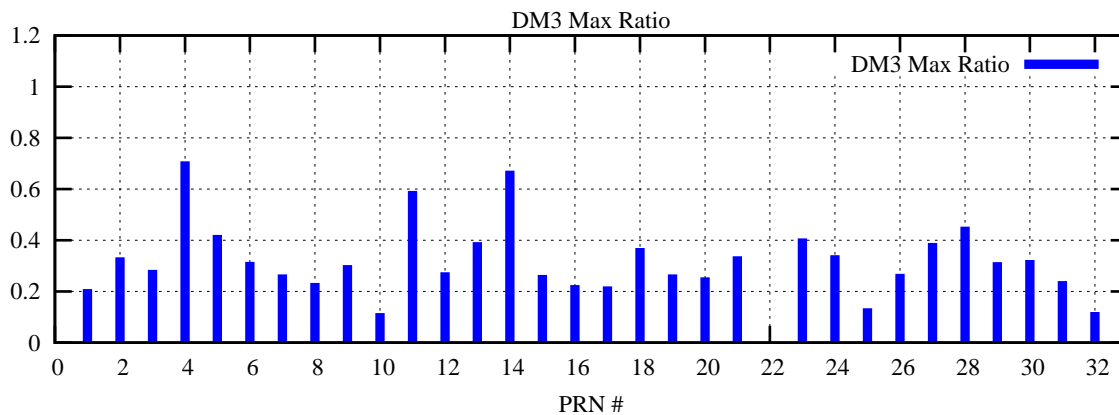

Ratio (PRN Bias/Threshold)

GpsWeek 2252 Day 3

Skinny (Type 0): PRN 8 22
Broad (Type 2): PRN 7 15 17 21 24