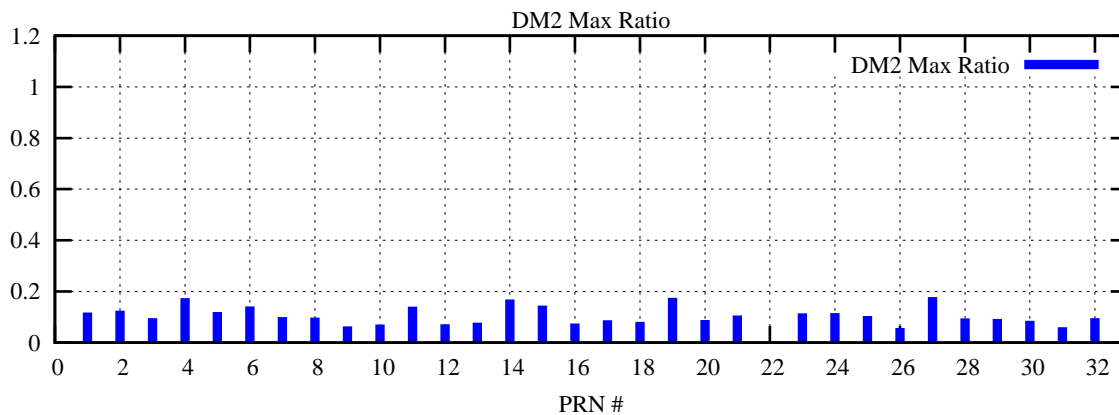

Ratio (PRN Bias/Threshold)

GpsWeek 2252 Day 3

Skinny (Type 0): PRN 8 22
Broad (Type 2): PRN 7 15 17 21 24