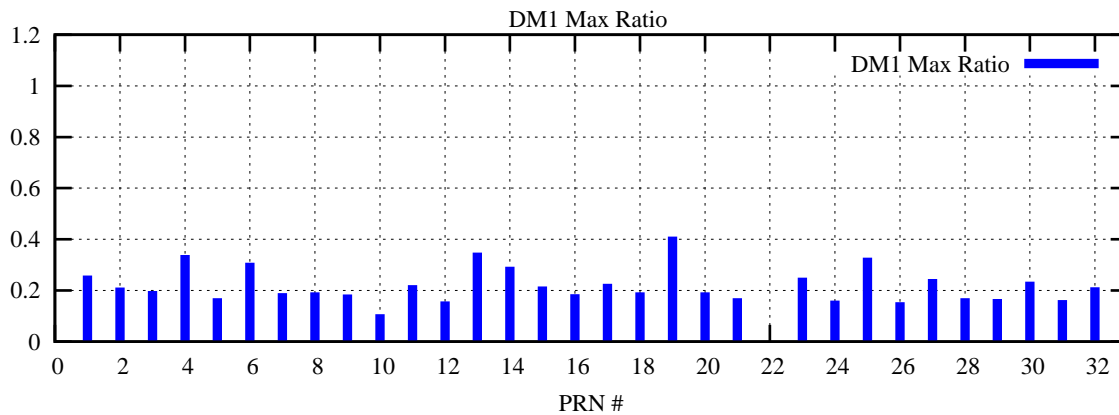

Ratio (PRN Bias/Threshold)

GpsWeek 2252 Day 3

Skinny (Type 0): PRN 8 22
Broad (Type 2): PRN 7 15 17 21 24