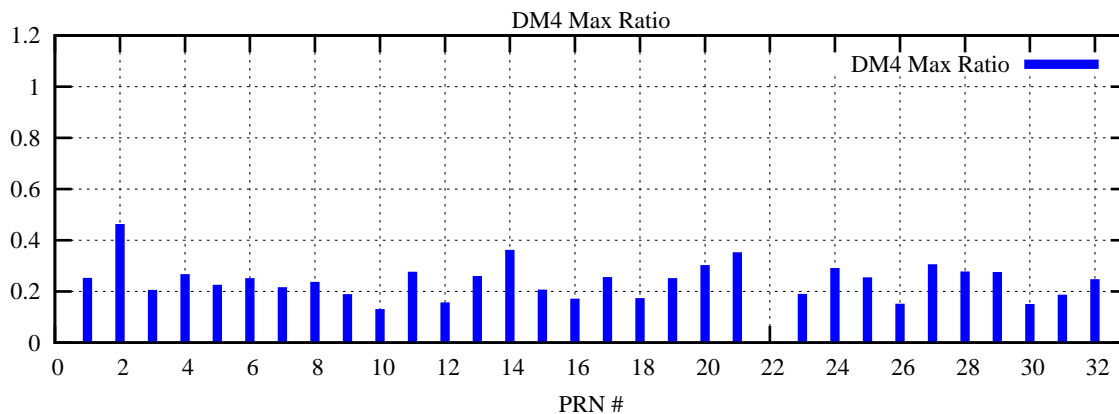

Ratio (PRN Bias/Threshold)

GpsWeek 2252 Day 3

Skinny (Type 0): PRN 8 22
Broad (Type 2): PRN 7 15 17 21 24