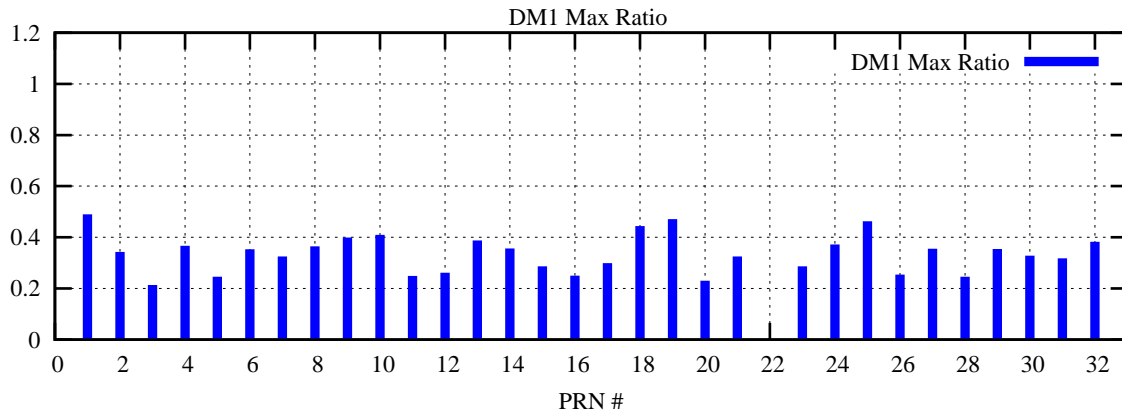

Ratio (PRN Bias/Threshold)

GpsWeek 2252 Day 5

Skinny (Type 0): PRN 8 22
Broad (Type 2): PRN 7 15 17 21 24