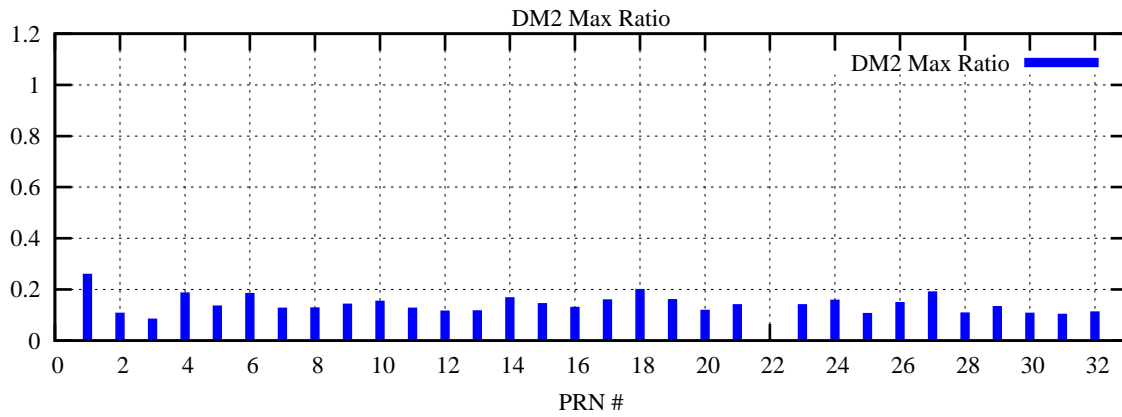

Ratio (PRN Bias/Threshold)

GpsWeek 2252 Day 5

Skinny (Type 0): PRN 8 22
Broad (Type 2): PRN 7 15 17 21 24