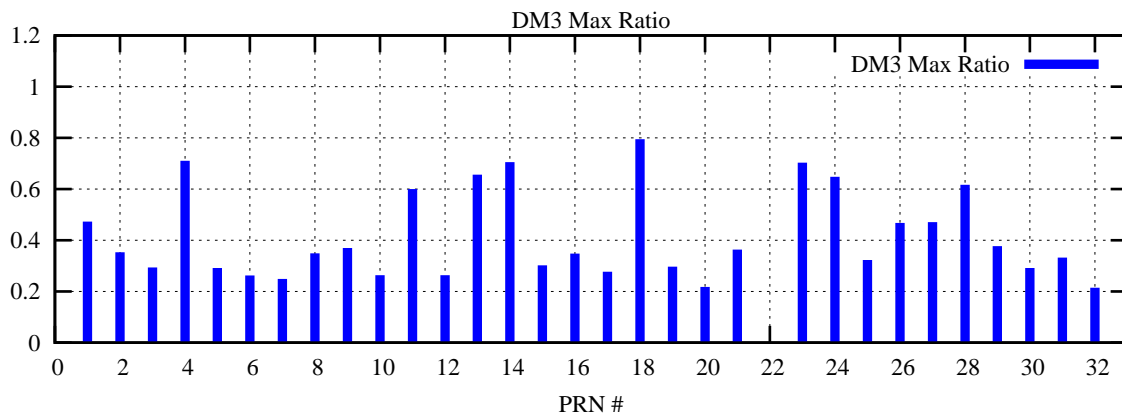

Ratio (PRN Bias/Threshold)

GpsWeek 2252 Day 5

Skinny (Type 0): PRN 8 22
Broad (Type 2): PRN 7 15 17 21 24