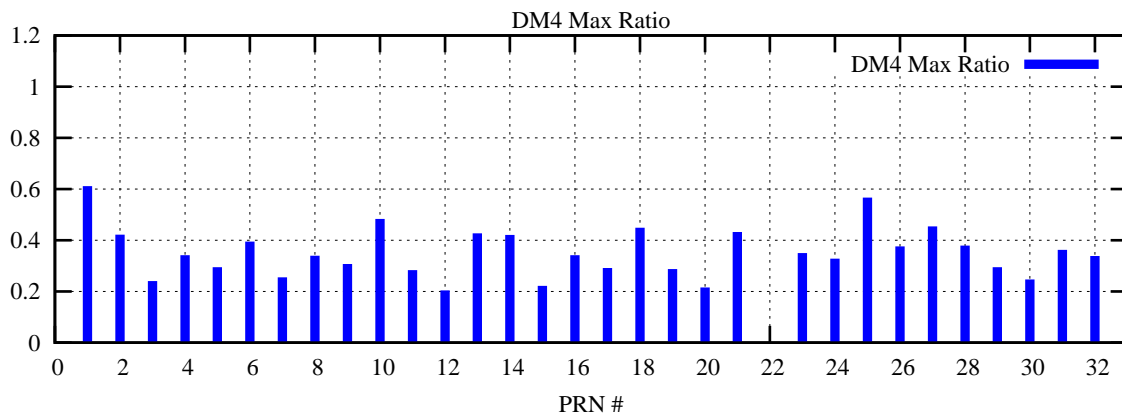

Ratio (PRN Bias/Threshold)

GpsWeek 2252 Day 5

Skinny (Type 0): PRN 8 22
Broad (Type 2): PRN 7 15 17 21 24