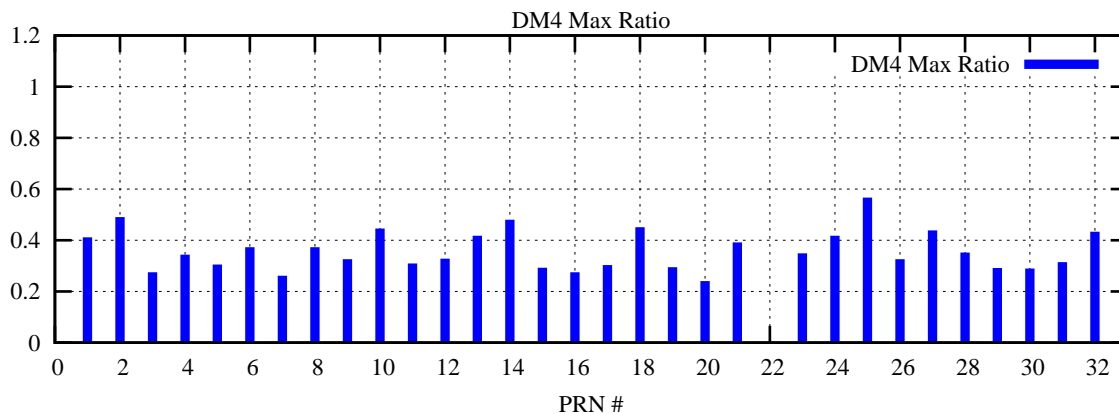

Ratio (PRN Bias/Threshold)

GpsWeek 2252 Day 6

Skinny (Type 0): PRN 8 22
Broad (Type 2): PRN 7 15 17 21 24