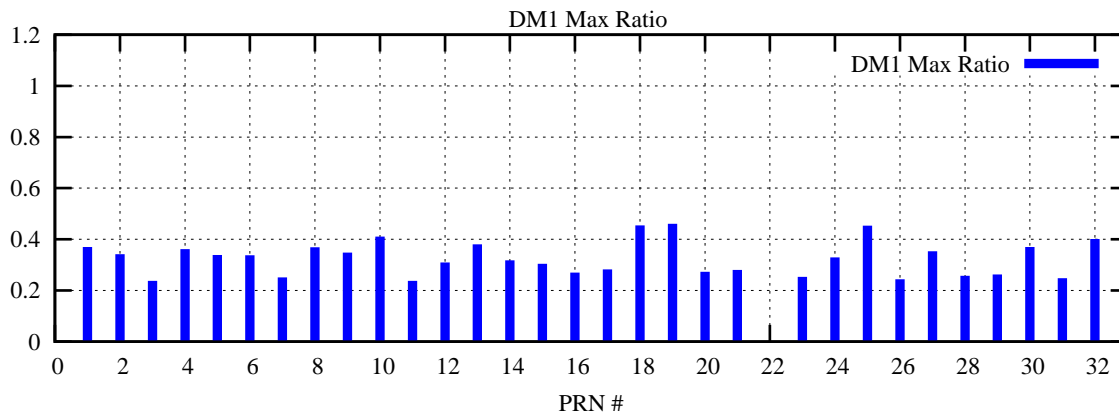

Ratio (PRN Bias/Threshold)

GpsWeek 2252 Day 6

Skinny (Type 0): PRN 8 22
Broad (Type 2): PRN 7 15 17 21 24