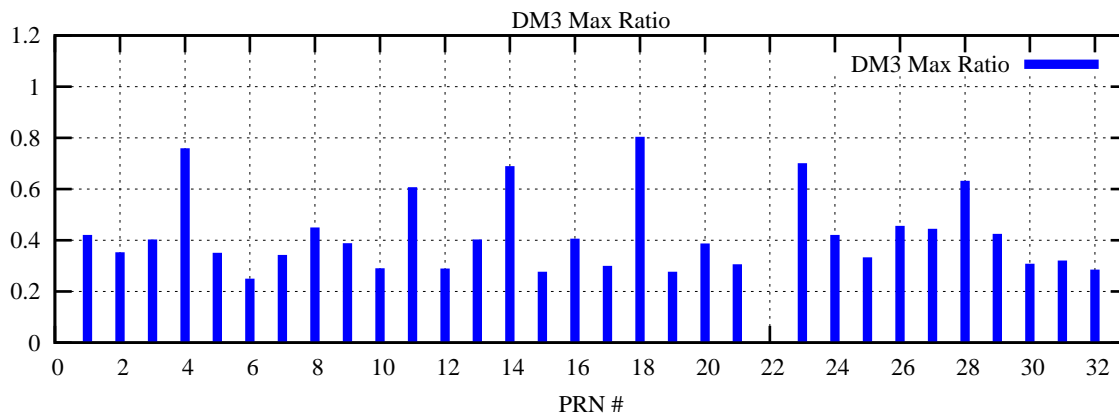

Ratio (PRN Bias/Threshold)

GpsWeek 2252 Day 6

Skinny (Type 0): PRN 8 22
Broad (Type 2): PRN 7 15 17 21 24