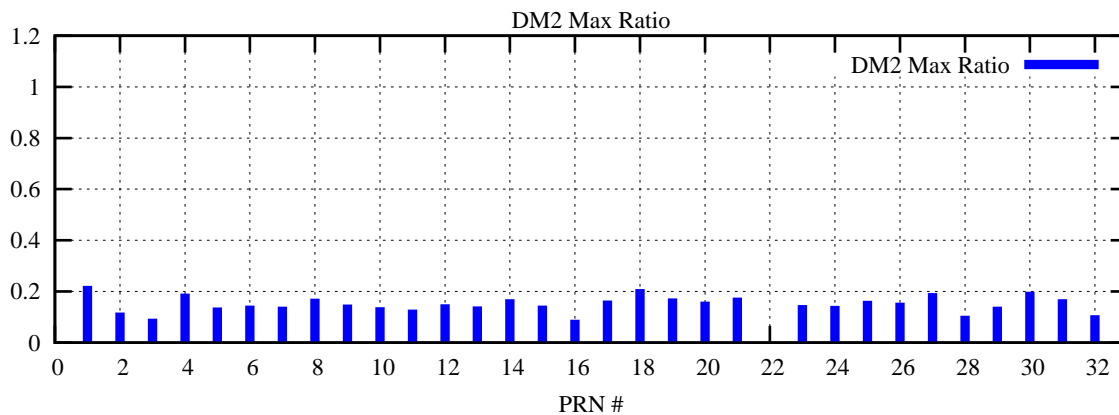

Ratio (PRN Bias/Threshold)

GpsWeek 2252 Day 6

Skinny (Type 0): PRN 8 22
Broad (Type 2): PRN 7 15 17 21 24