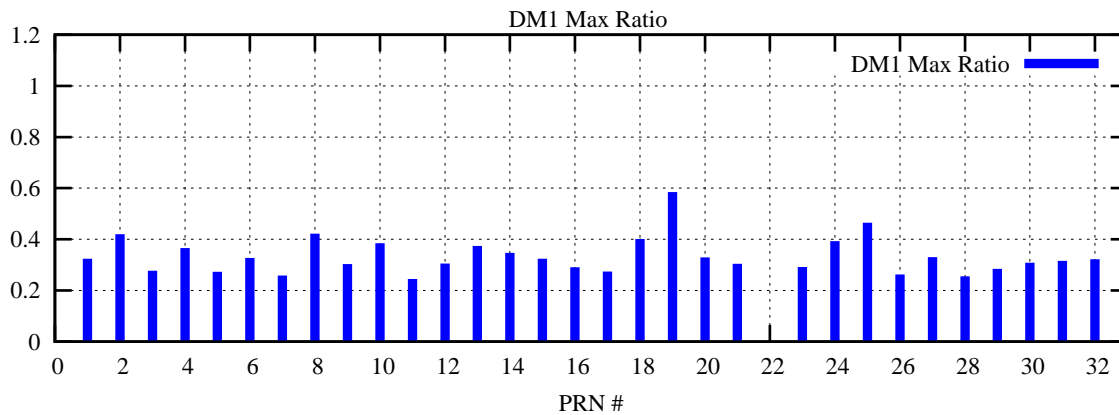

Ratio (PRN Bias/Threshold)

GpsWeek 2253 Day 6

Skinny (Type 0): PRN 8 22
Broad (Type 2): PRN 7 15 17 21 24