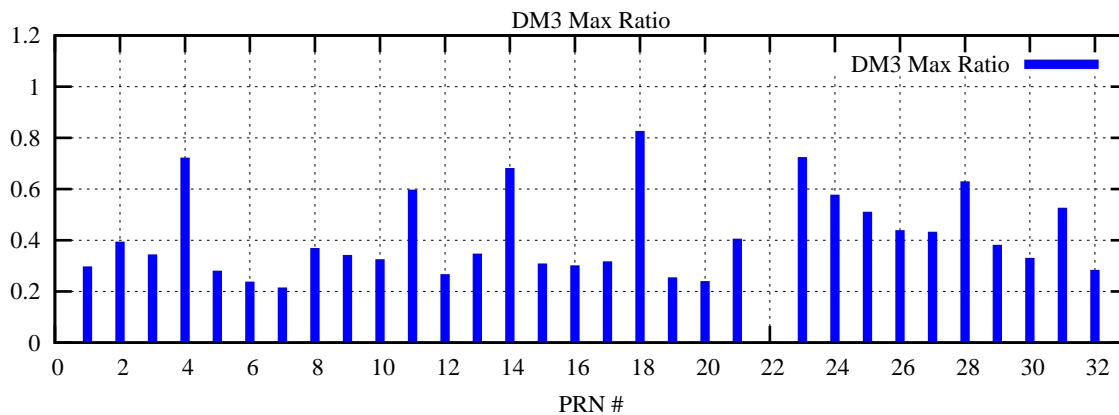

Ratio (PRN Bias/Threshold)

GpsWeek 2253 Day 6

Skinny (Type 0): PRN 8 22
Broad (Type 2): PRN 7 15 17 21 24