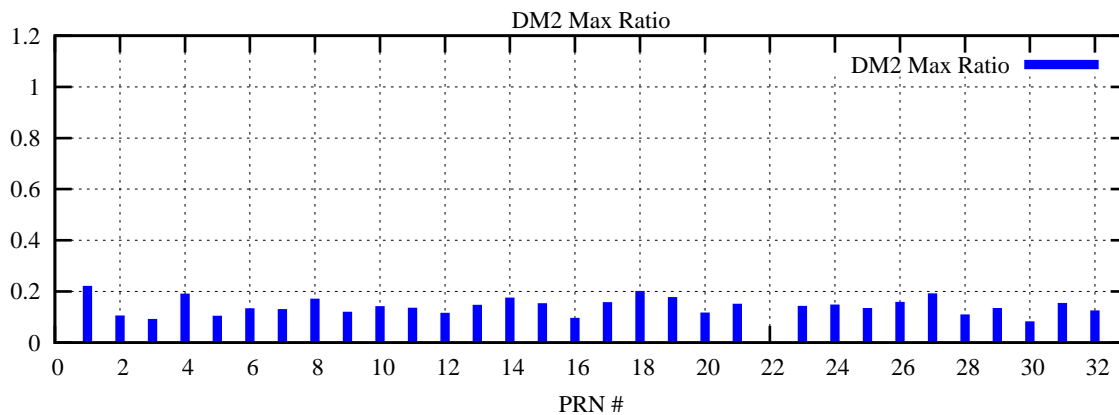

Ratio (PRN Bias/Threshold)

GpsWeek 2253 Day 6

Skinny (Type 0): PRN 8 22
Broad (Type 2): PRN 7 15 17 21 24