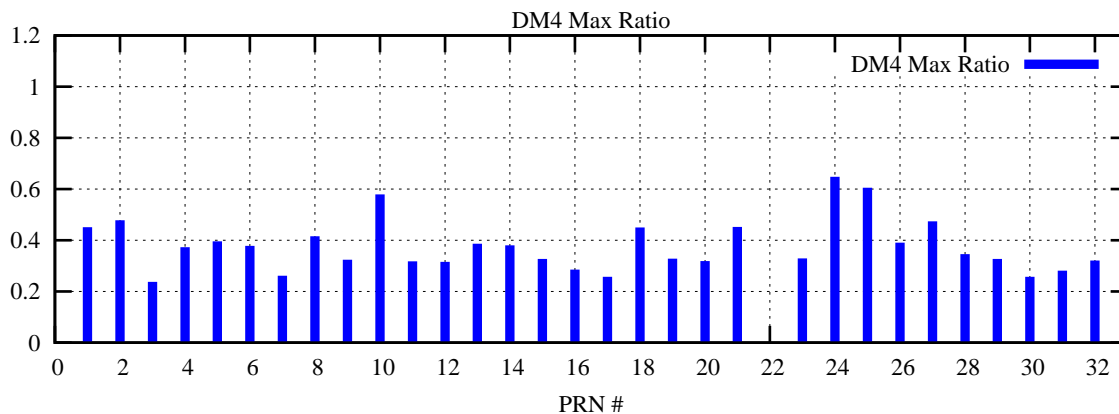

Ratio (PRN Bias/Threshold)

GpsWeek 2253 Day 6

Skinny (Type 0): PRN 8 22
Broad (Type 2): PRN 7 15 17 21 24