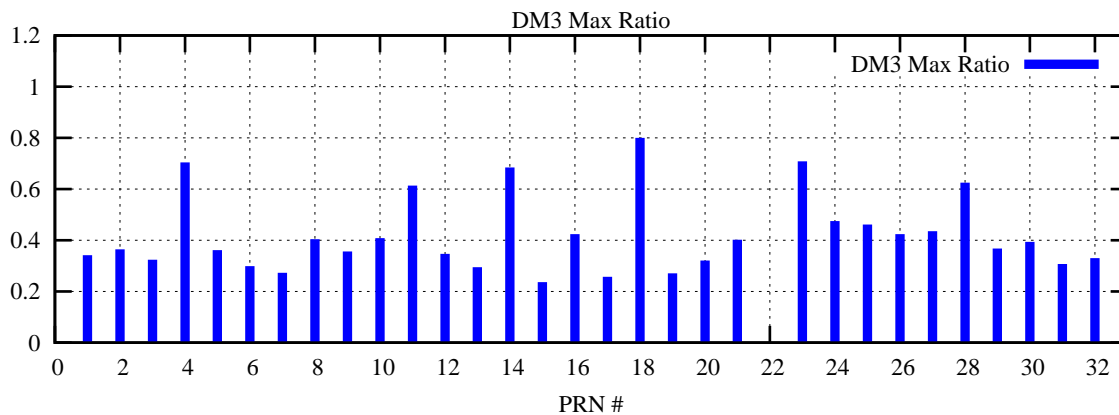

Ratio (PRN Bias/Threshold)

GpsWeek 2254 Day 5

Skinny (Type 0): PRN 8 22
Broad (Type 2): PRN 7 15 17 21 24