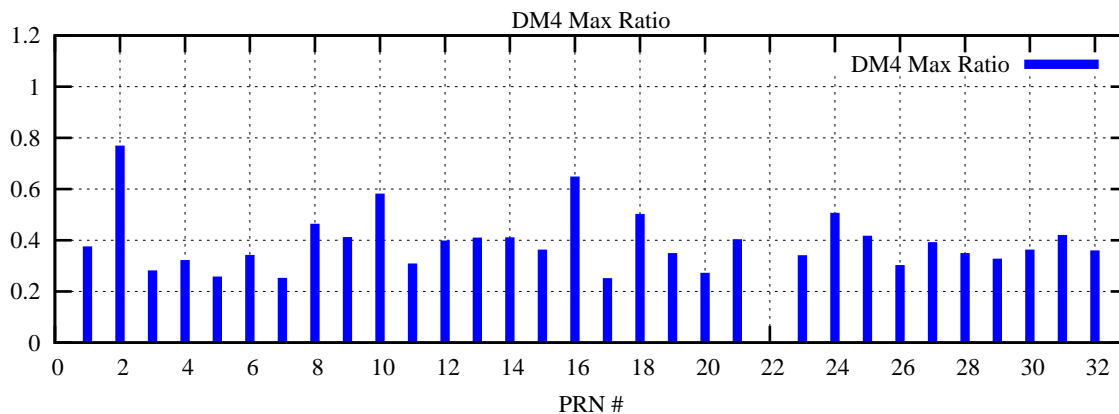

Ratio (PRN Bias/Threshold)

GpsWeek 2254 Day 5

Skinny (Type 0): PRN 8 22
Broad (Type 2): PRN 7 15 17 21 24