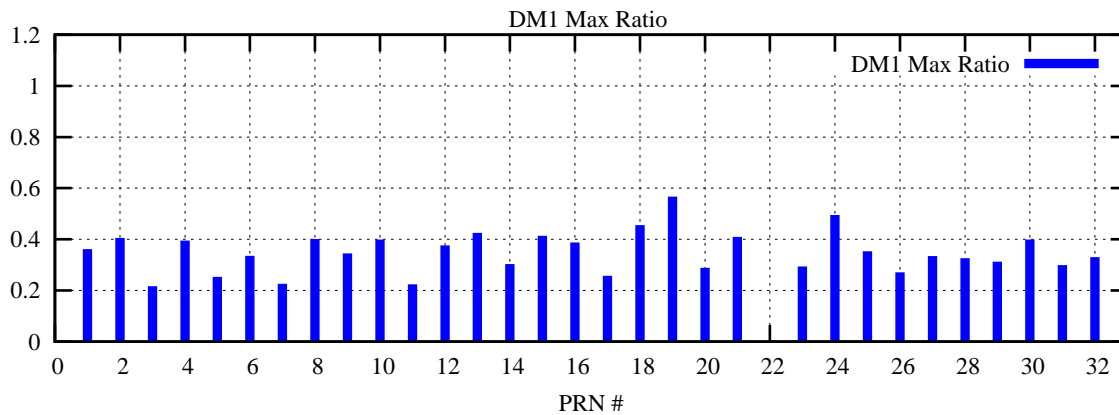

Ratio (PRN Bias/Threshold)

GpsWeek 2254 Day 5

Skinny (Type 0): PRN 8 22
Broad (Type 2): PRN 7 15 17 21 24