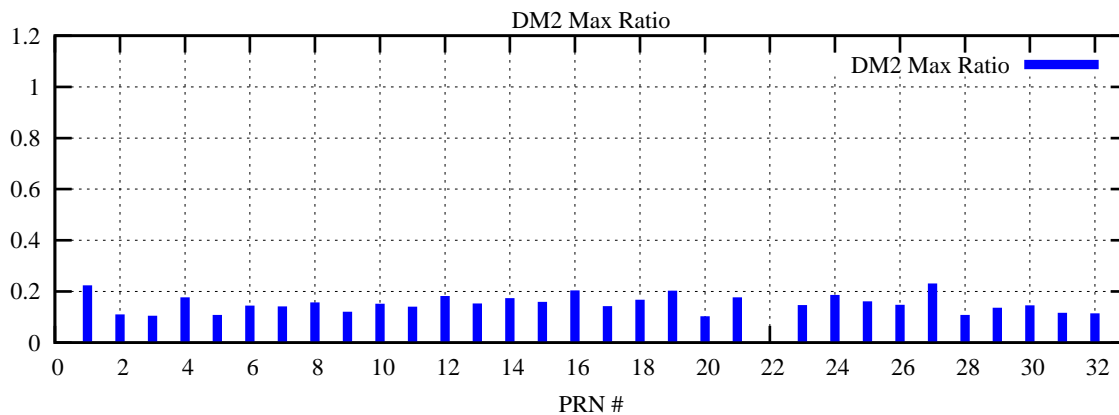

Ratio (PRN Bias/Threshold)

GpsWeek 2254 Day 5

Skinny (Type 0): PRN 8 22
Broad (Type 2): PRN 7 15 17 21 24