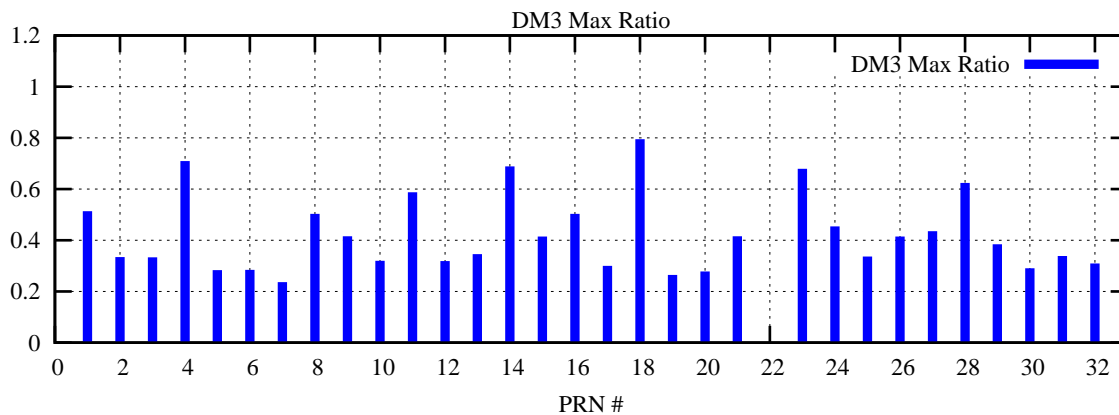

Ratio (PRN Bias/Threshold)

GpsWeek 2255 Day 0

Skinny (Type 0): PRN 8 22
Broad (Type 2): PRN 7 15 17 21 24