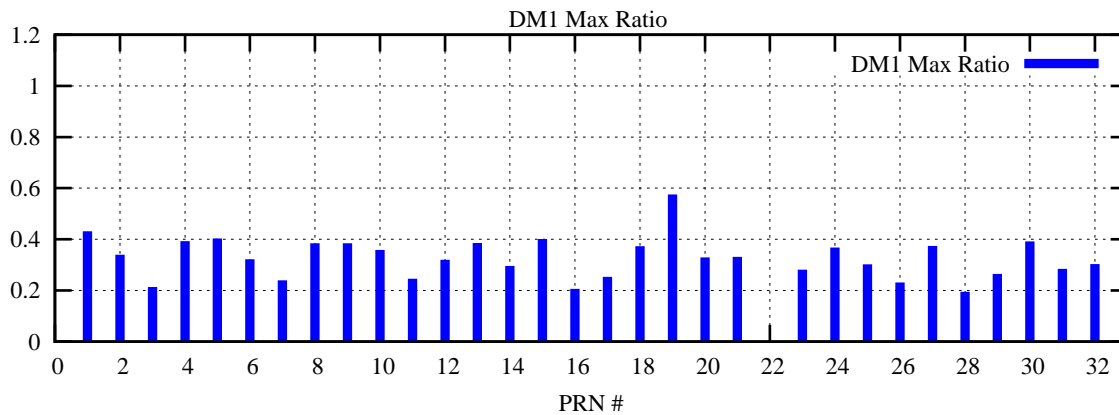

Ratio (PRN Bias/Threshold)

GpsWeek 2255 Day 0

Skinny (Type 0): PRN 8 22
Broad (Type 2): PRN 7 15 17 21 24