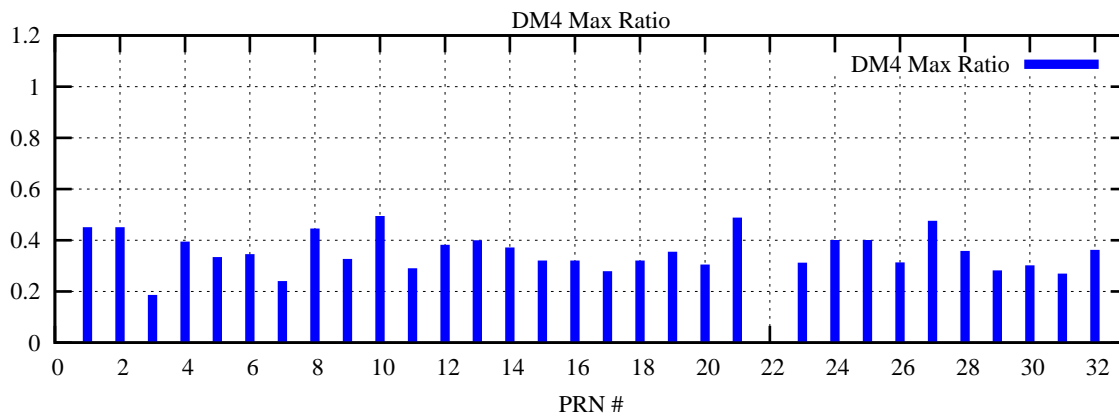

Ratio (PRN Bias/Threshold)

GpsWeek 2255 Day 0

Skinny (Type 0): PRN 8 22
Broad (Type 2): PRN 7 15 17 21 24