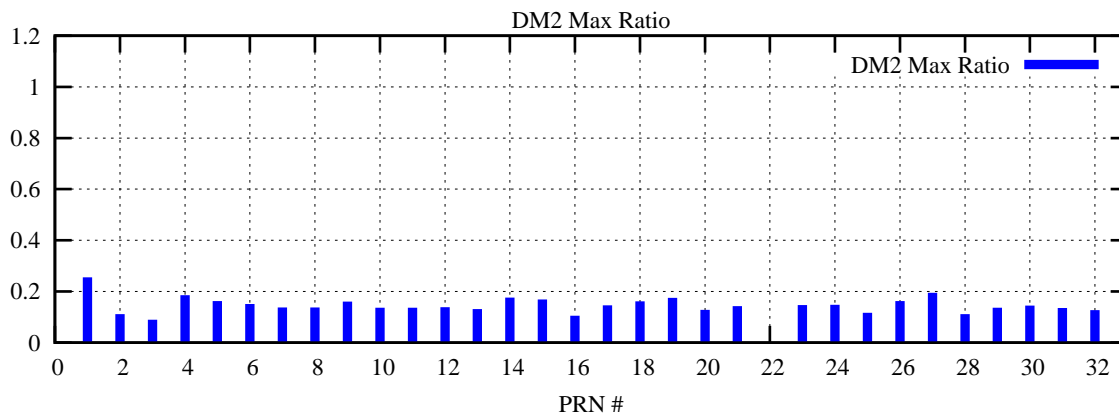

Ratio (PRN Bias/Threshold)

GpsWeek 2255 Day 0

Skinny (Type 0): PRN 8 22
Broad (Type 2): PRN 7 15 17 21 24