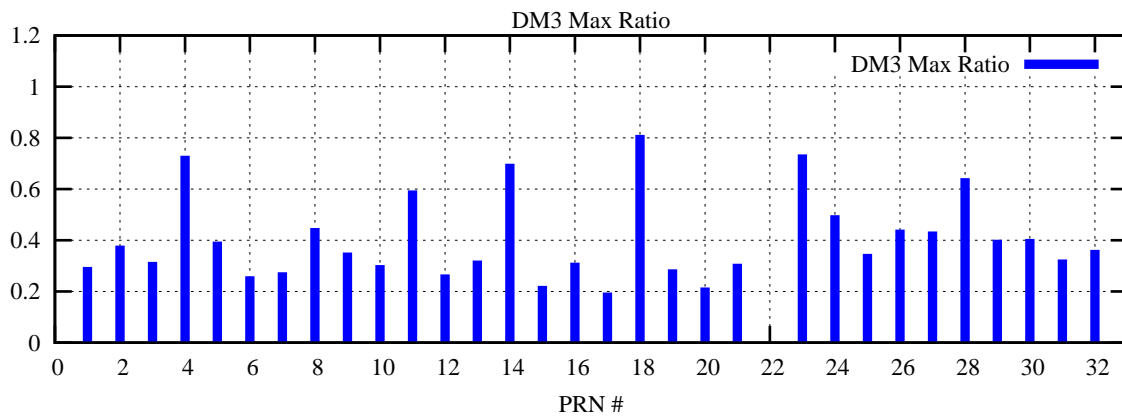

Ratio (PRN Bias/Threshold)

GpsWeek 2257 Day 2

Skinny (Type 0): PRN 8 22
Broad (Type 2): PRN 7 15 17 21 24