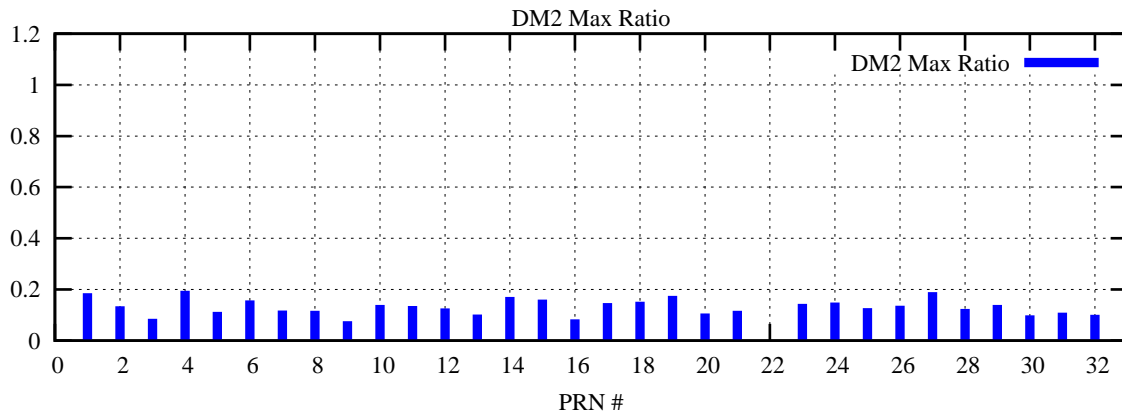

Ratio (PRN Bias/Threshold)

GpsWeek 2257 Day 2

Skinny (Type 0): PRN 8 22
Broad (Type 2): PRN 7 15 17 21 24