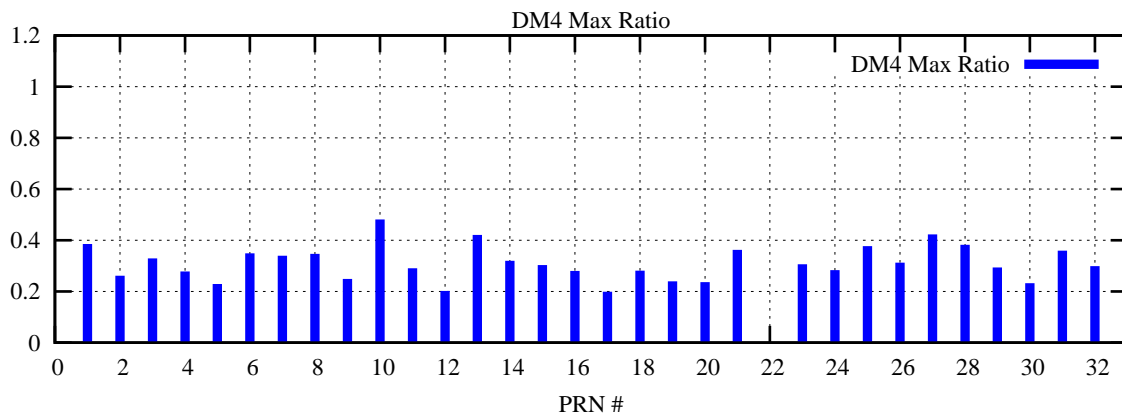

Ratio (PRN Bias/Threshold)

GpsWeek 2257 Day 2

Skinny (Type 0): PRN 8 22
Broad (Type 2): PRN 7 15 17 21 24