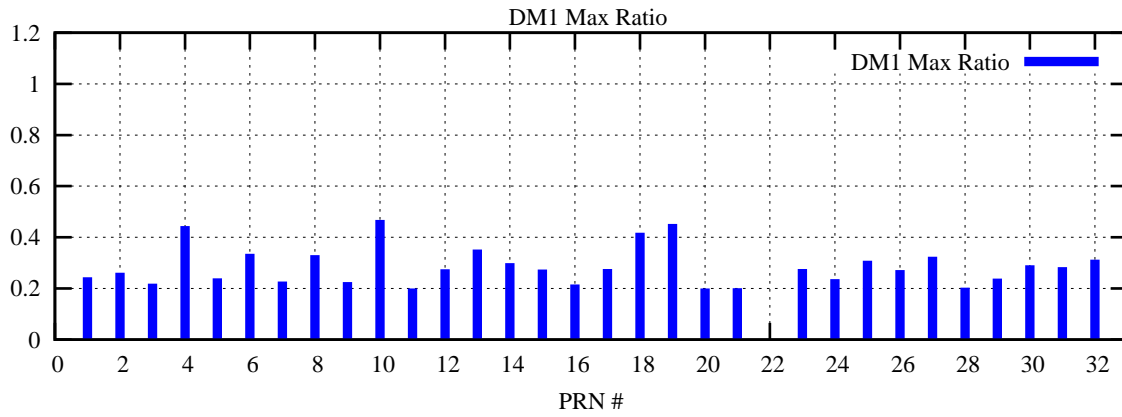

Ratio (PRN Bias/Threshold)

GpsWeek 2257 Day 2

Skinny (Type 0): PRN 8 22
Broad (Type 2): PRN 7 15 17 21 24