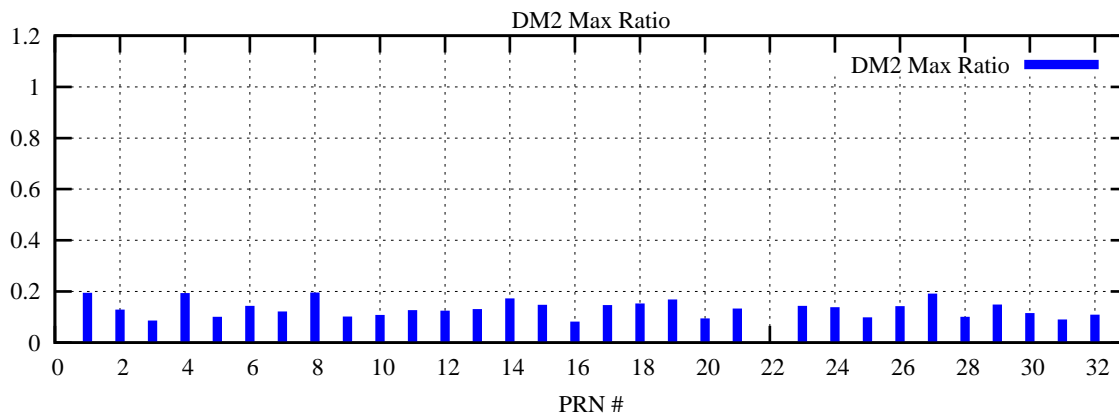

Ratio (PRN Bias/Threshold)

GpsWeek 2257 Day 5

Skinny (Type 0): PRN 8 22
Broad (Type 2): PRN 7 15 17 21 24