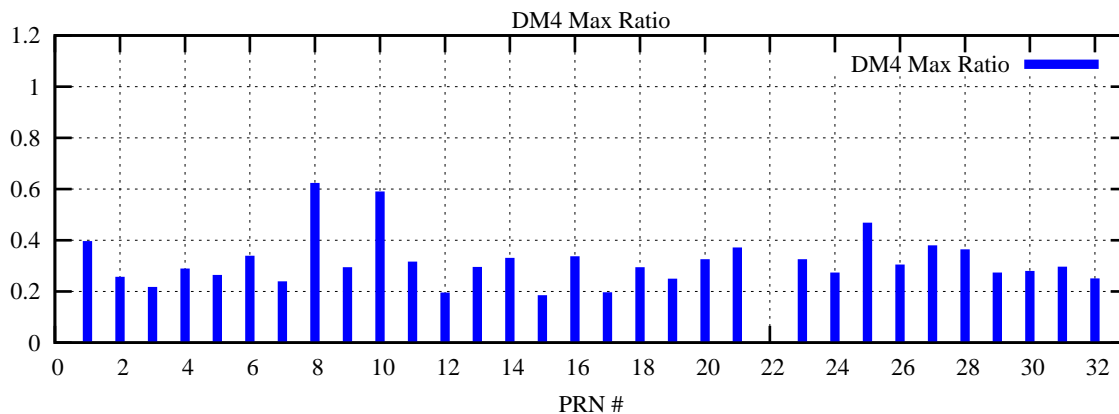

Ratio (PRN Bias/Threshold)

GpsWeek 2257 Day 5

Skinny (Type 0): PRN 8 22
Broad (Type 2): PRN 7 15 17 21 24