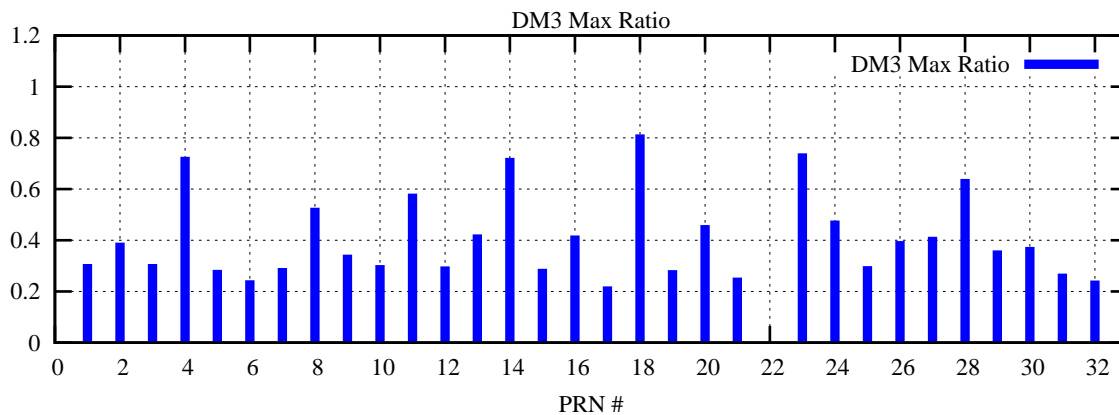

Ratio (PRN Bias/Threshold)

GpsWeek 2257 Day 5

Skinny (Type 0): PRN 8 22
Broad (Type 2): PRN 7 15 17 21 24