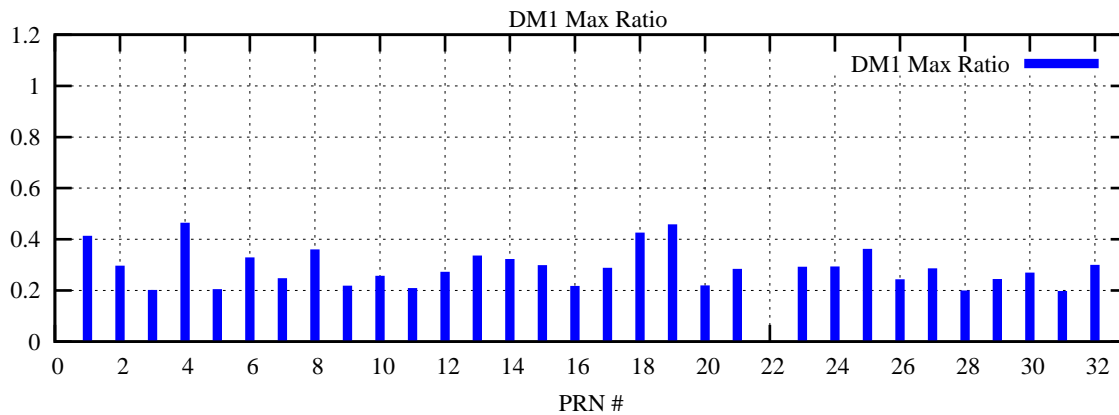

Ratio (PRN Bias/Threshold)

GpsWeek 2257 Day 5

Skinny (Type 0): PRN 8 22
Broad (Type 2): PRN 7 15 17 21 24