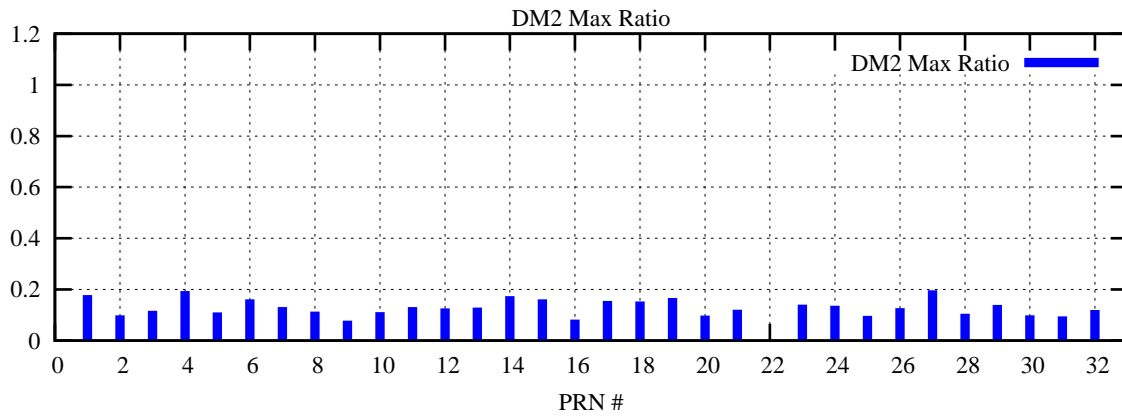

Ratio (PRN Bias/Threshold)

GpsWeek 2258 Day 1

Skinny (Type 0): PRN 8 22
Broad (Type 2): PRN 7 15 17 21 24