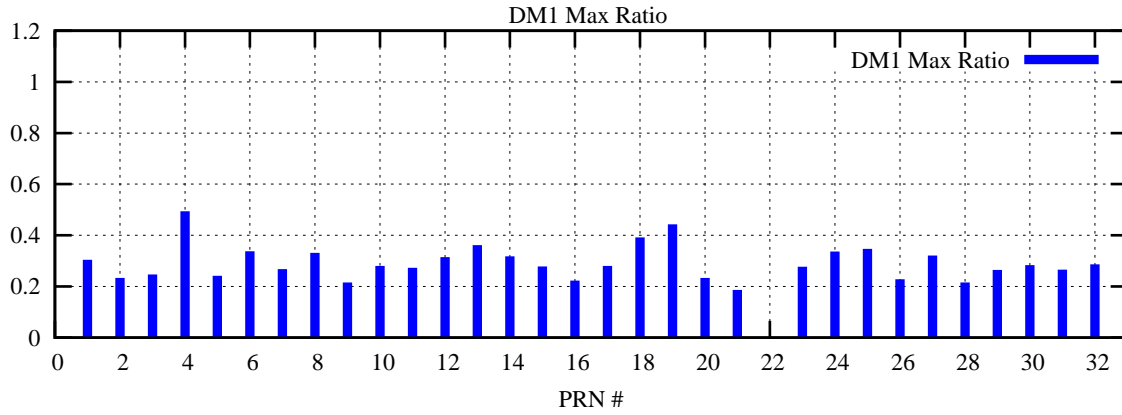

Ratio (PRN Bias/Threshold)

GpsWeek 2258 Day 1

Skinny (Type 0): PRN 8 22
Broad (Type 2): PRN 7 15 17 21 24