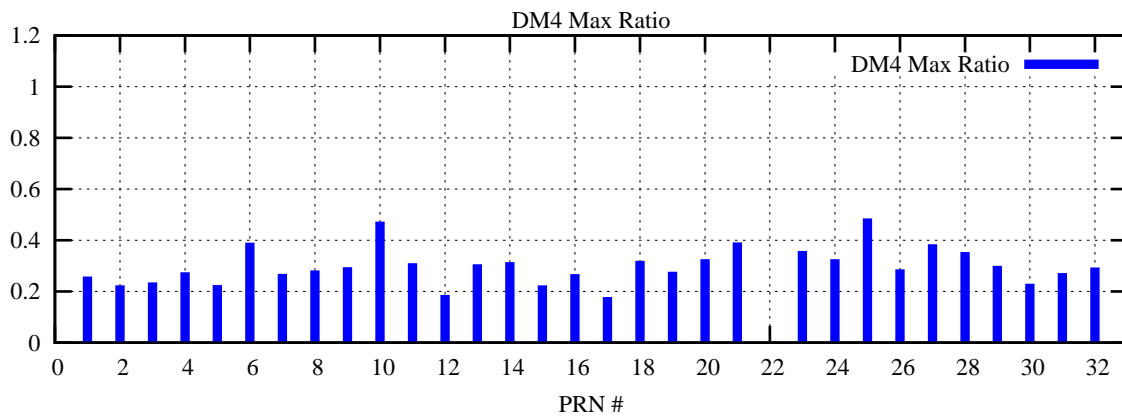

Ratio (PRN Bias/Threshold)

GpsWeek 2258 Day 1

Skinny (Type 0): PRN 8 22
Broad (Type 2): PRN 7 15 17 21 24