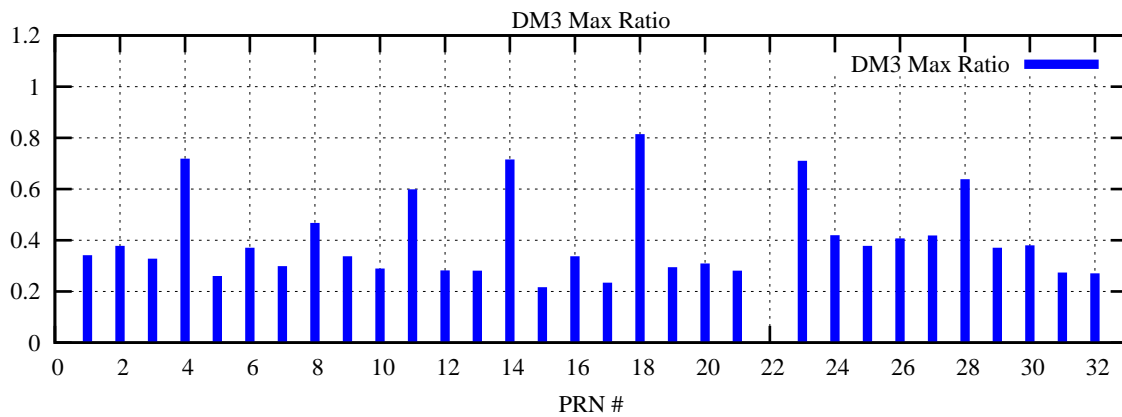

Ratio (PRN Bias/Threshold)

GpsWeek 2258 Day 1

Skinny (Type 0): PRN 8 22
Broad (Type 2): PRN 7 15 17 21 24