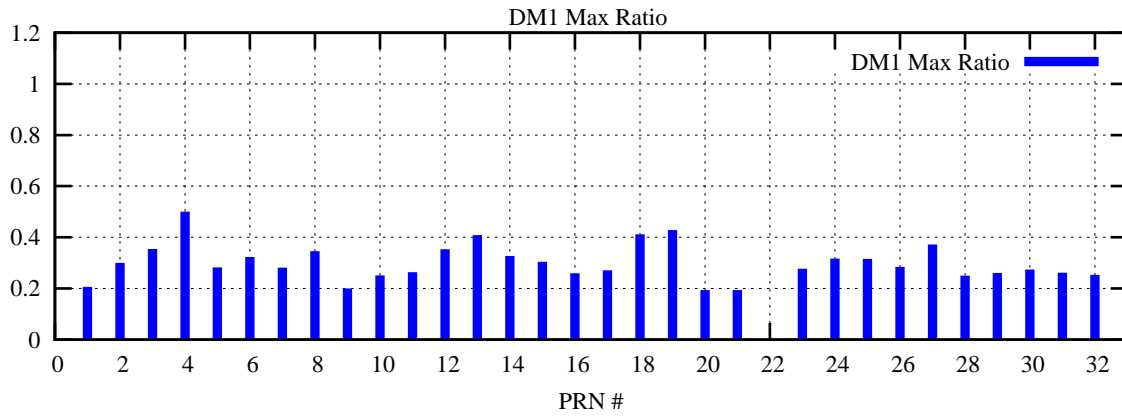

Ratio (PRN Bias/Threshold)

GpsWeek 2258 Day 5

Skinny (Type 0): PRN 8 22  
Broad (Type 2): PRN 7 15 17 21 24