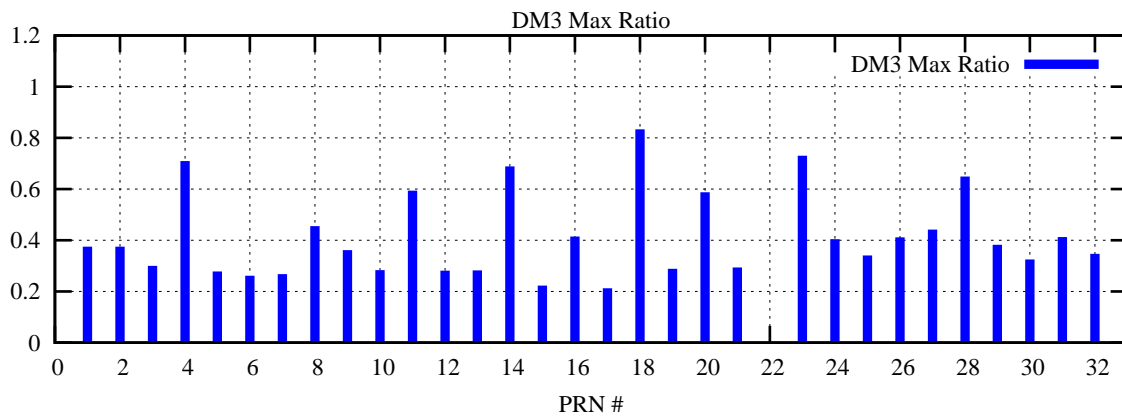

Ratio (PRN Bias/Threshold)

GpsWeek 2258 Day 5

Skinny (Type 0): PRN 8 22  
Broad (Type 2): PRN 7 15 17 21 24