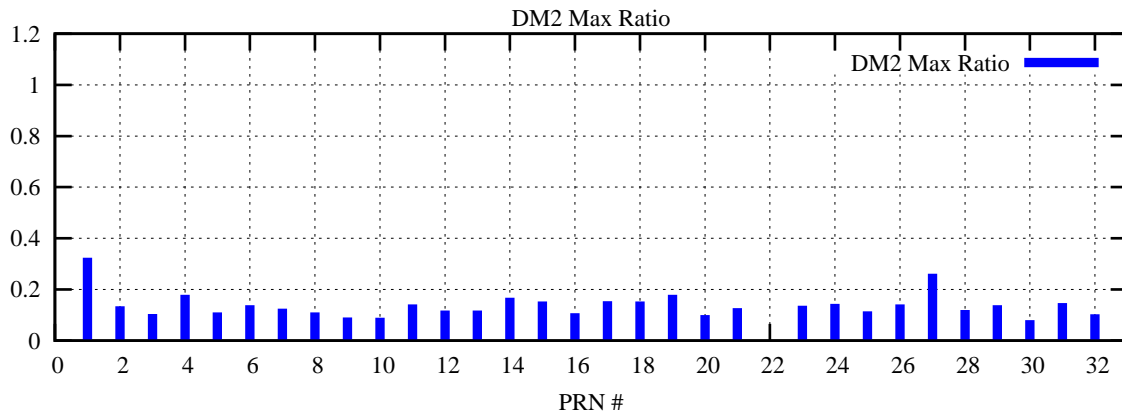

Ratio (PRN Bias/Threshold)

GpsWeek 2258 Day 5

Skinny (Type 0): PRN 8 22  
Broad (Type 2): PRN 7 15 17 21 24