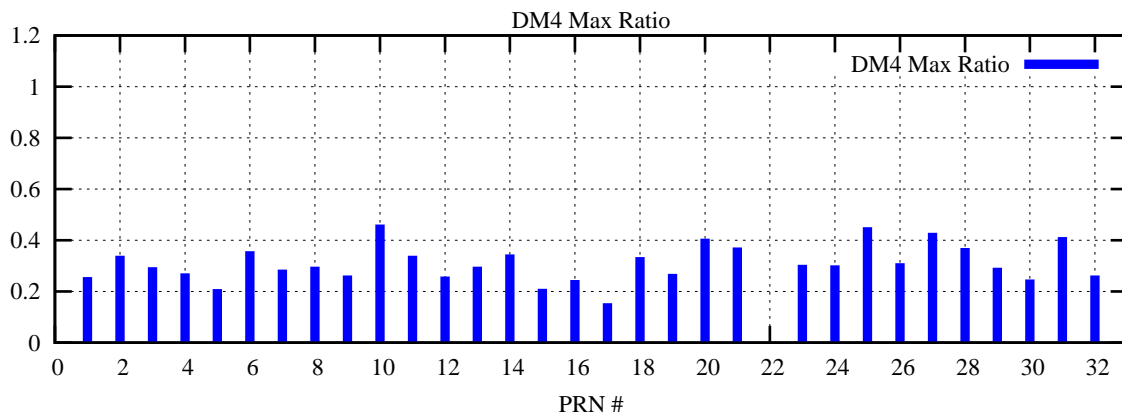

Ratio (PRN Bias/Threshold)

GpsWeek 2258 Day 5

Skinny (Type 0): PRN 8 22  
Broad (Type 2): PRN 7 15 17 21 24