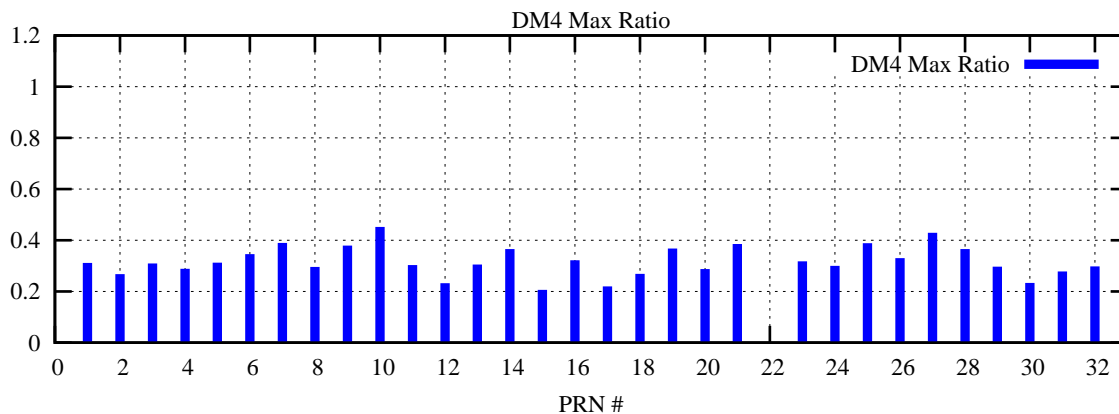

Ratio (PRN Bias/Threshold)

GpsWeek 2259 Day 6

Skinny (Type 0): PRN 8 22
Broad (Type 2): PRN 7 15 17 21 24