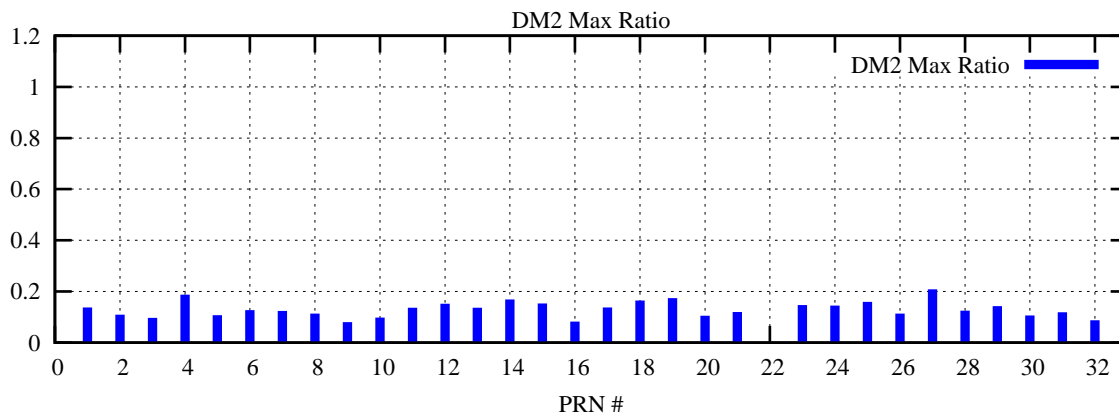

Ratio (PRN Bias/Threshold)

GpsWeek 2259 Day 6

Skinny (Type 0): PRN 8 22
Broad (Type 2): PRN 7 15 17 21 24