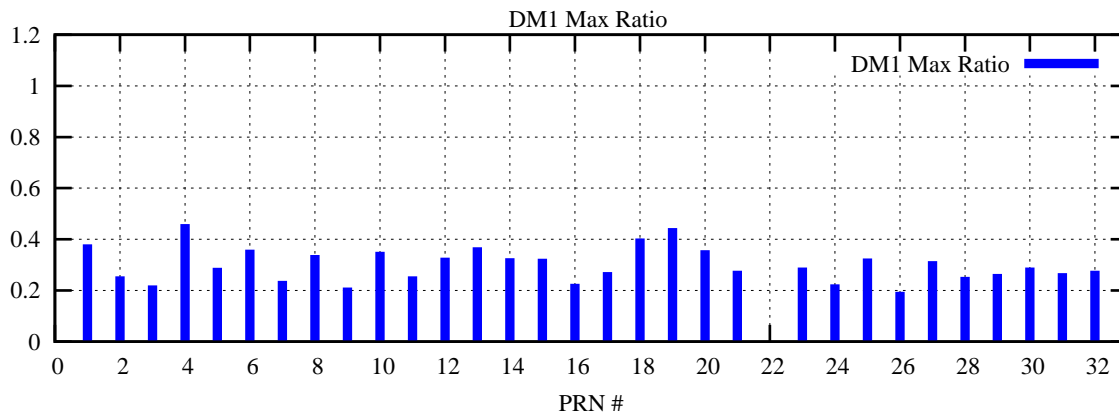

Ratio (PRN Bias/Threshold)

GpsWeek 2259 Day 6

Skinny (Type 0): PRN 8 22
Broad (Type 2): PRN 7 15 17 21 24