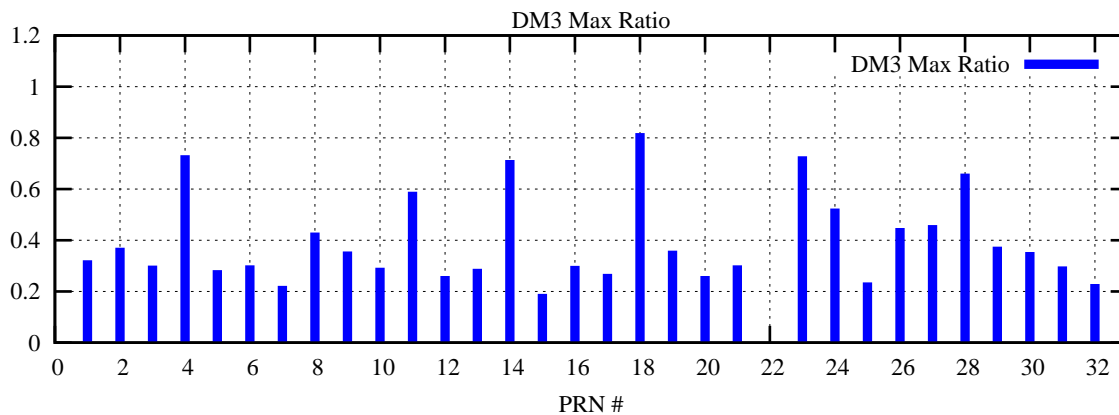

Ratio (PRN Bias/Threshold)

GpsWeek 2259 Day 6

Skinny (Type 0): PRN 8 22
Broad (Type 2): PRN 7 15 17 21 24